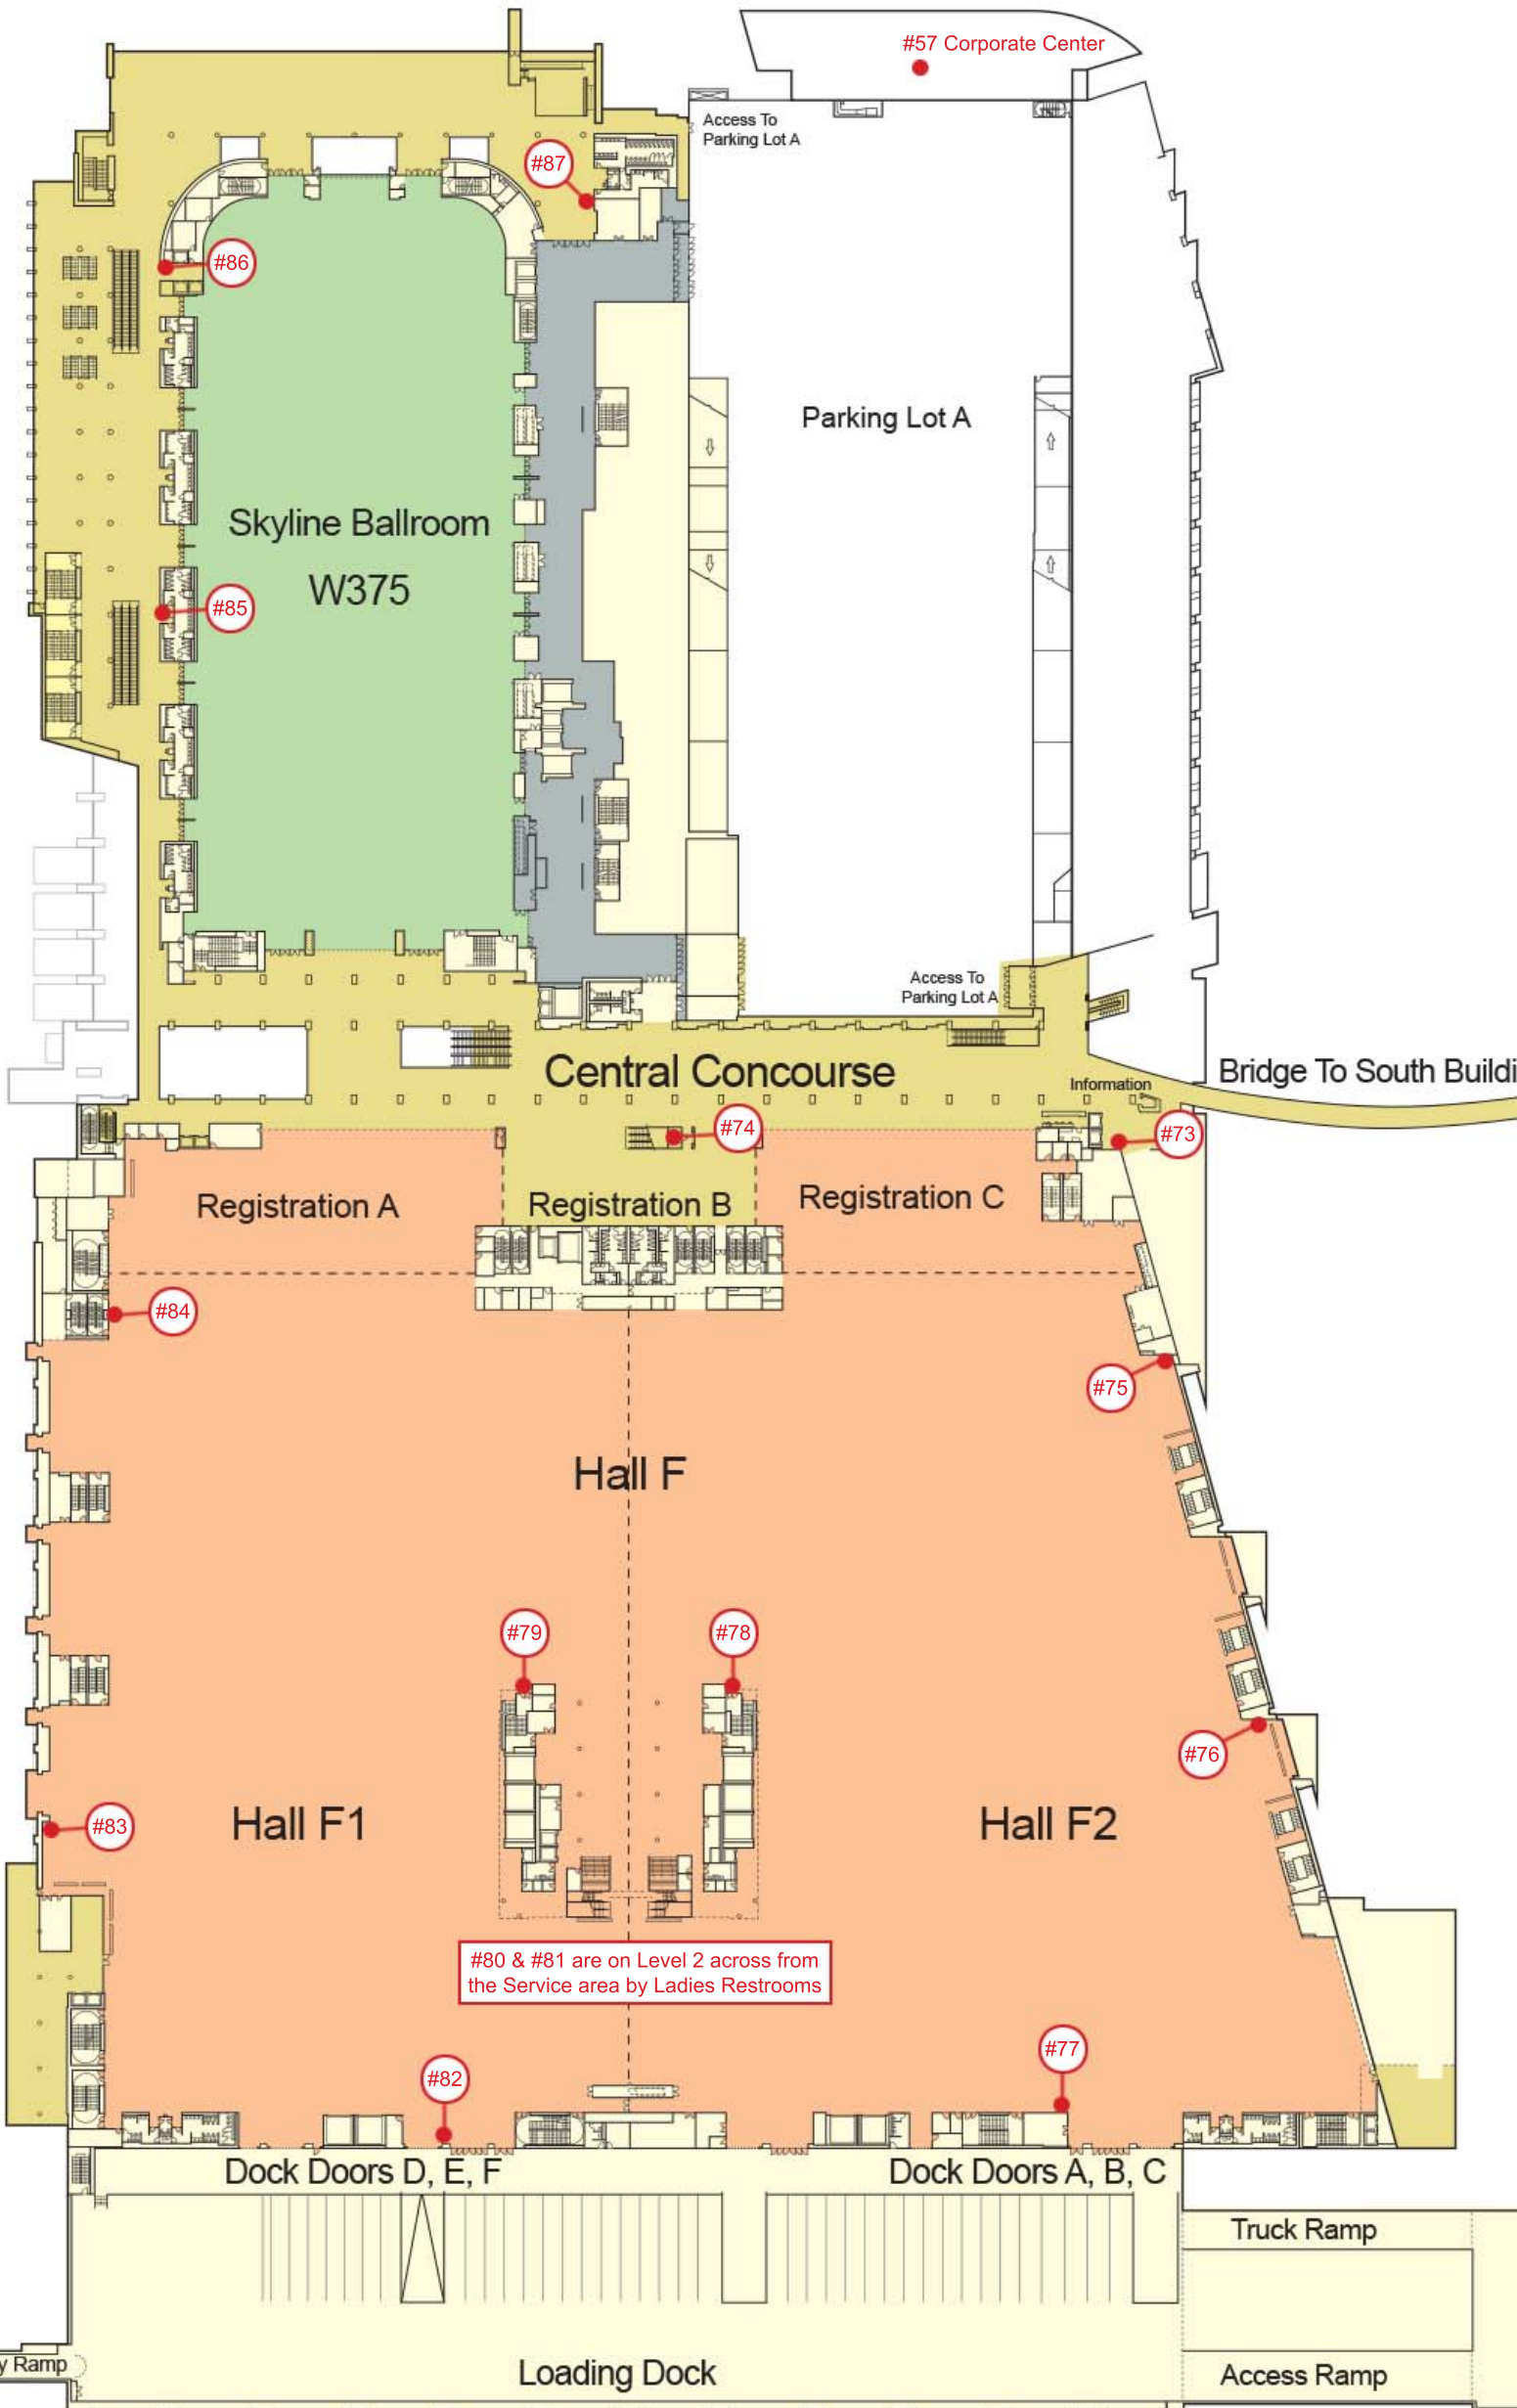

AED Locations - Lakeside Center - Level 1

AED Locations - Lakeside Center - Level 2

AED Locations - Lakeside Center - Level 3

AED Locations - Lakeside Center - Level 4

#09

On Level 3 by
the concierge desk

#10

On Level 3 by
across from the restrooms

AED Locations - North Building - Level 1

AED Locations - North Building - Level 2

AED Locations - North Building - Level 3

AED Locations - North Building - Level 4

AED Locations - South Building - Level 1

AED Locations - South Building - Level 2.5

AED Locations - South Building - Level 3

AED Locations - South Building - Level 4

AED Locations - South Building - Level 5

AED Locations - West Building - Level 1

AED Locations - West Building - Level 2

AED Locations - West Building - Level 3

AED Locations - West Building - Level 4

AED Locations - West Building - Level 5

Rooftop Garden (Covered)
8,320 sq. ft.
772 sq. meters
(approx 26' x 320')