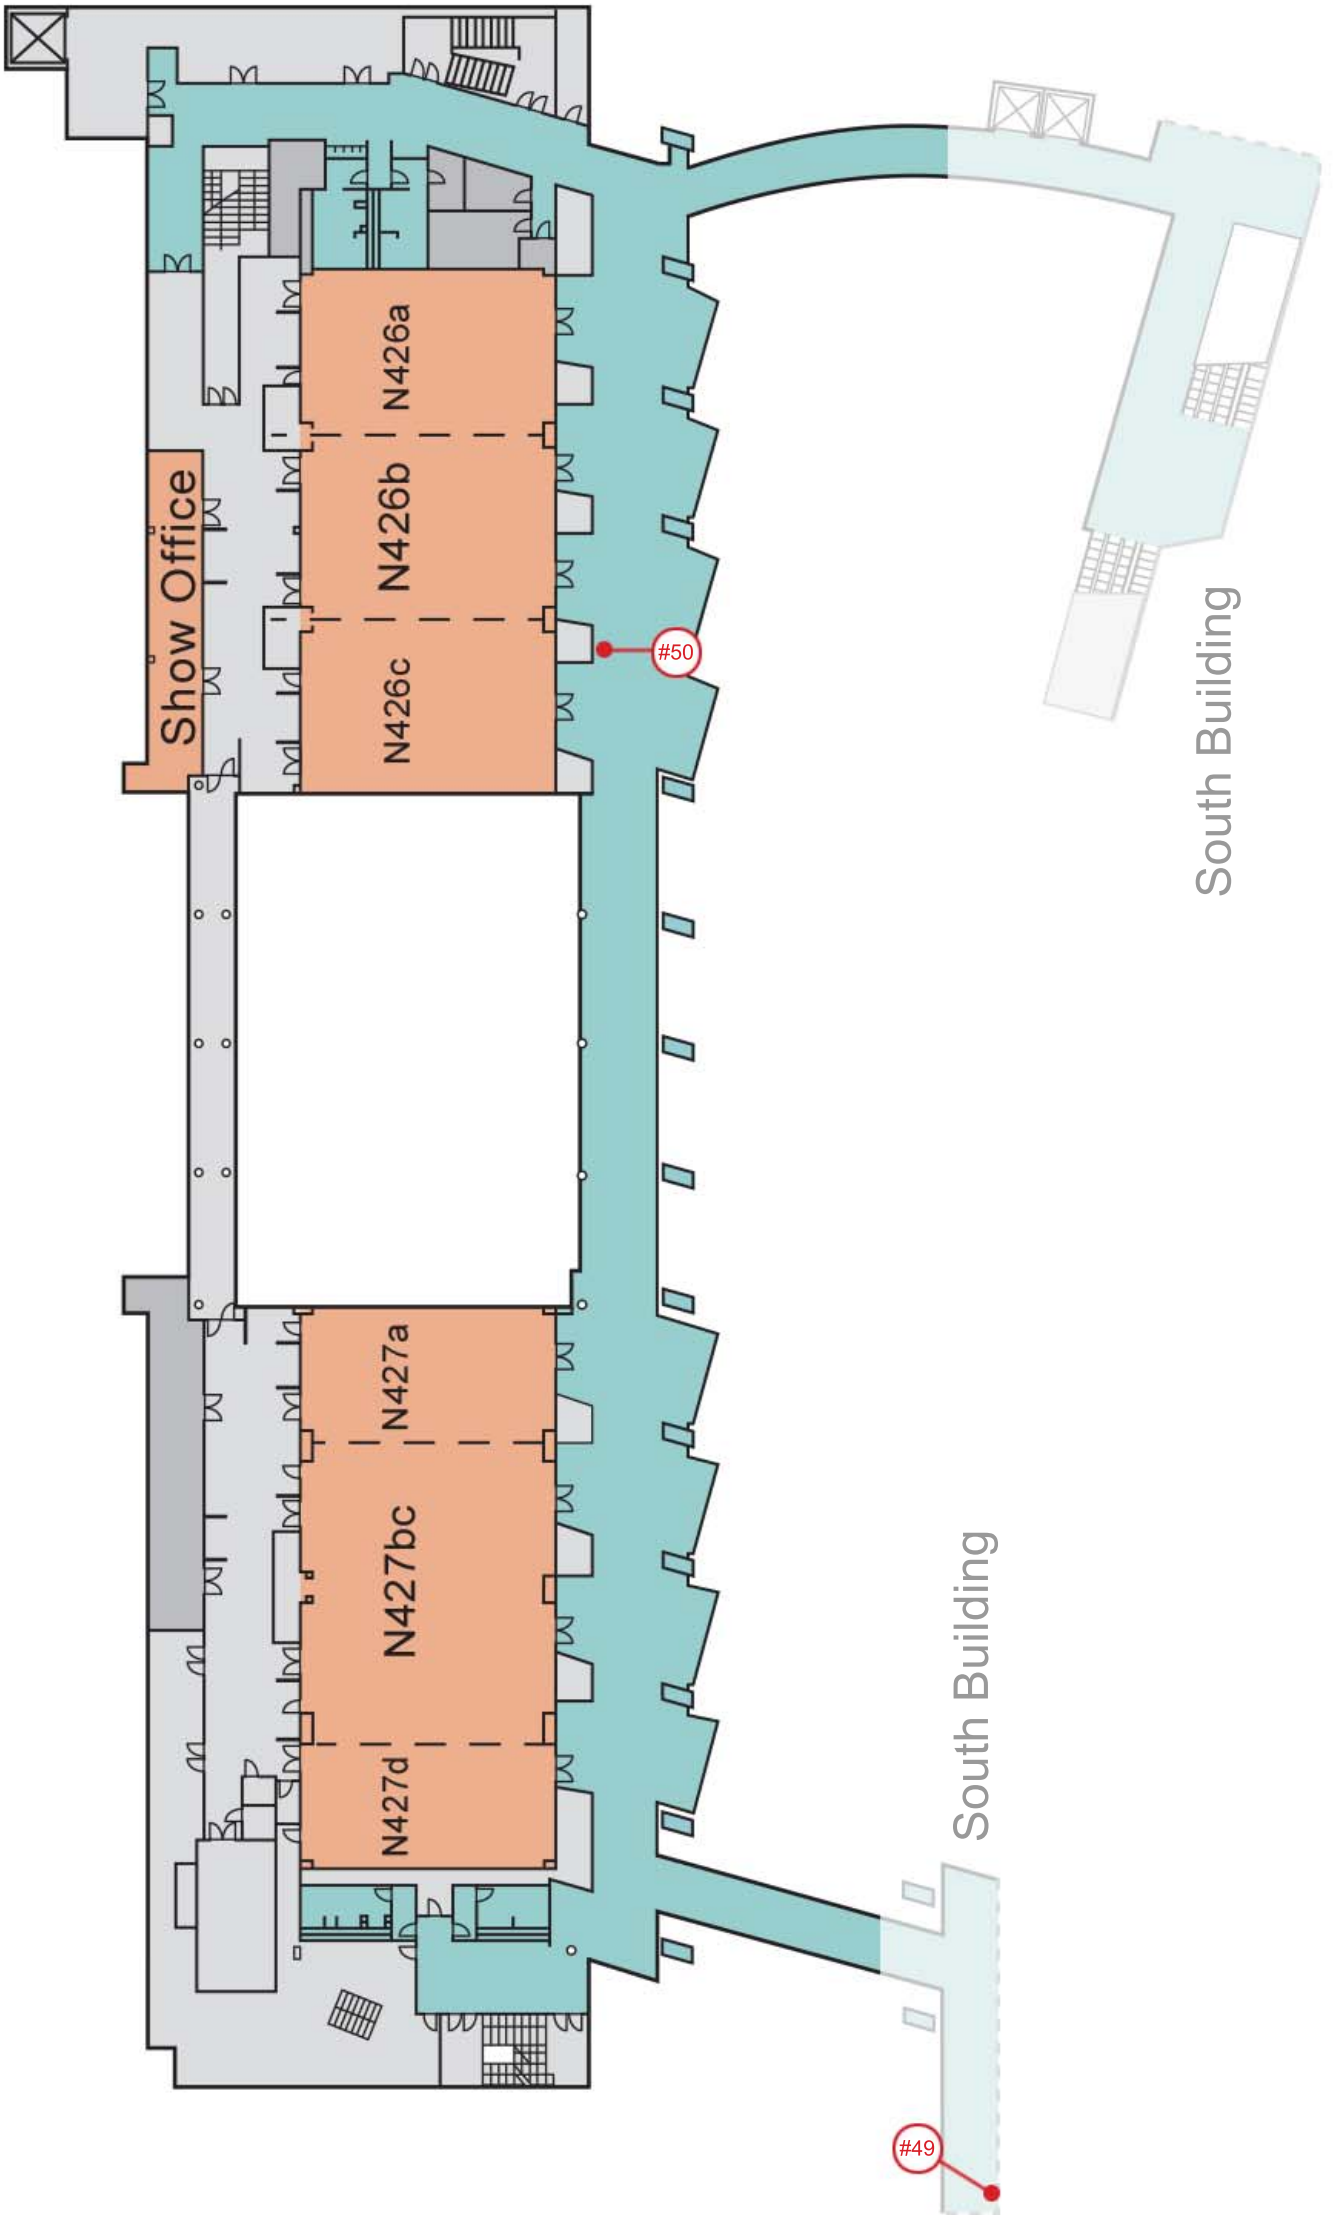

AED Locations - Lakeside Center - Level 1

AED Locations - Lakeside Center - Level 2

AED Locations - Lakeside Center - Level 3

AED Locations - Lakeside Center - Level 4

#09

On Level 3 by
the concierge desk

#10

On Level 3 by
across from the restrooms

AED Locations - North Building - Level 1

AED Locations - North Building - Level 2

AED Locations - North Building - Level 3

AED Locations - North Building - Level 4

AED Locations - South Building - Level 1

AED Locations - South Building - Level 2.5

AED Locations - South Building - Level 3

AED Locations - South Building - Level 4

AED Locations - South Building - Level 5

AED Locations - West Building - Level 1

AED Locations - West Building - Level 2

AED Locations - West Building - Level 3

AED Locations - West Building - Level 4

AED Locations - West Building - Level 5

Rooftop Garden (Covered)
8,320 sq. ft.
772 sq. meters
(approx 26' x 320')