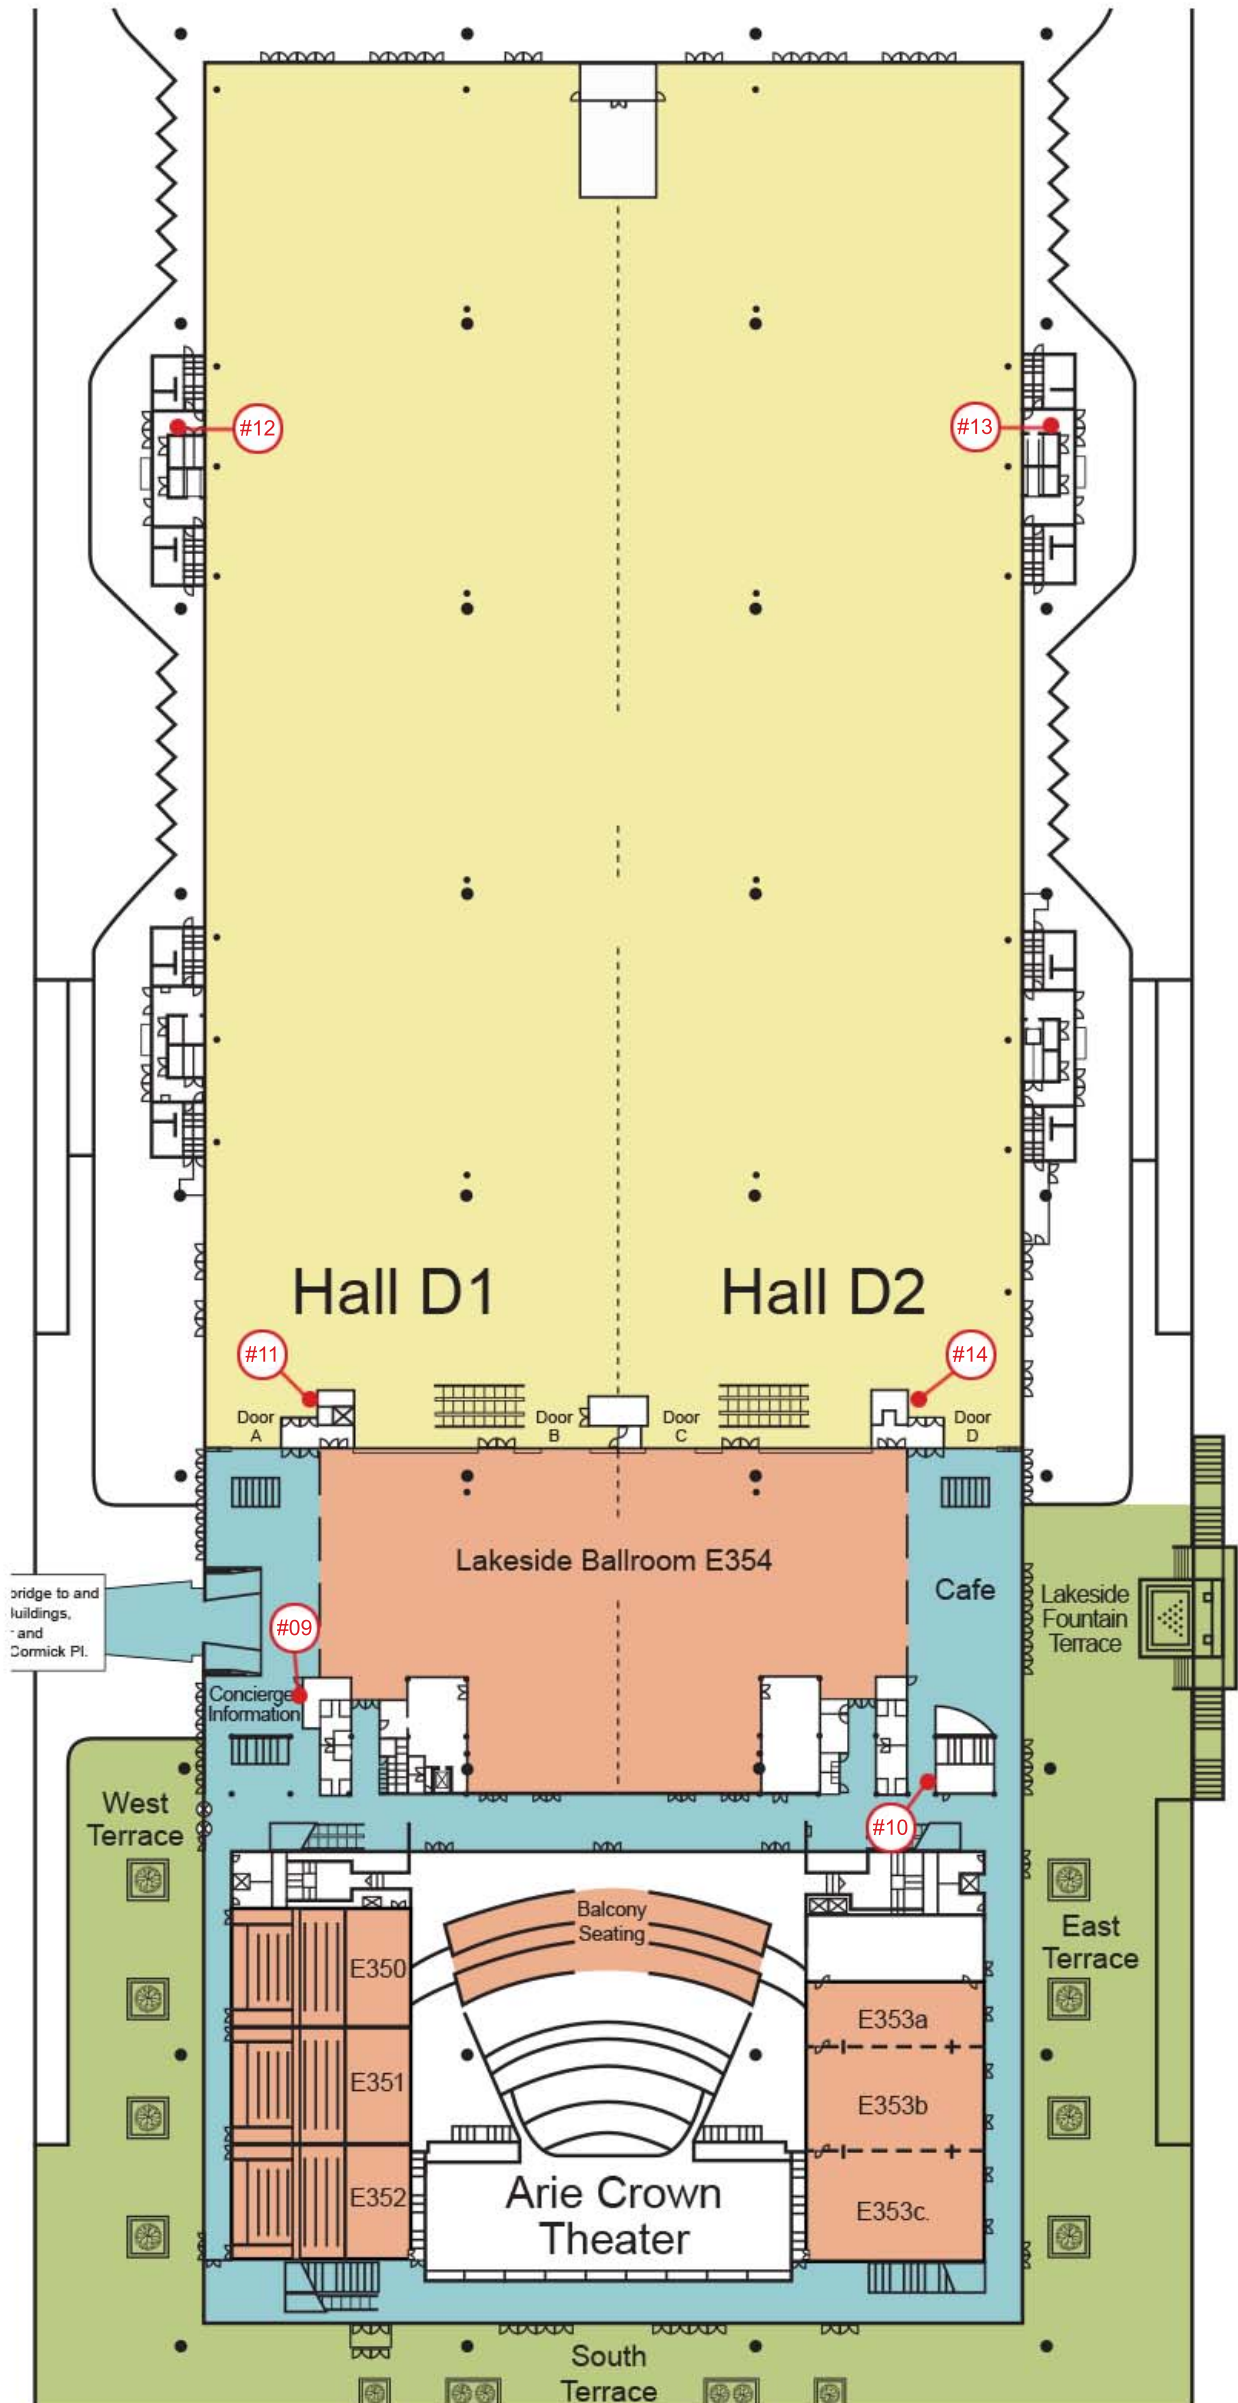

AED Locations - Lakeside Center - Level 1

AED Locations - Lakeside Center - Level 2

AED Locations - Lakeside Center - Level 3

AED Locations - Lakeside Center - Level 4

#09

On Level 3 by
the concierge desk

#10

On Level 3 by
across from the restrooms

AED Locations - North Building - Level 1

AED Locations - North Building - Level 2

AED Locations - North Building - Level 3

AED Locations - North Building - Level 4

AED Locations - South Building - Level 1

AED Locations - South Building - Level 2.5

AED Locations - South Building - Level 3

AED Locations - South Building - Level 4

AED Locations - South Building - Level 5

AED Locations - West Building - Level 1

AED Locations - West Building - Level 2

AED Locations - West Building - Level 3

AED Locations - West Building - Level 4

AED Locations - West Building - Level 5

Rooftop Garden (Covered)
8,320 sq. ft.
772 sq. meters
(approx 26' x 320')