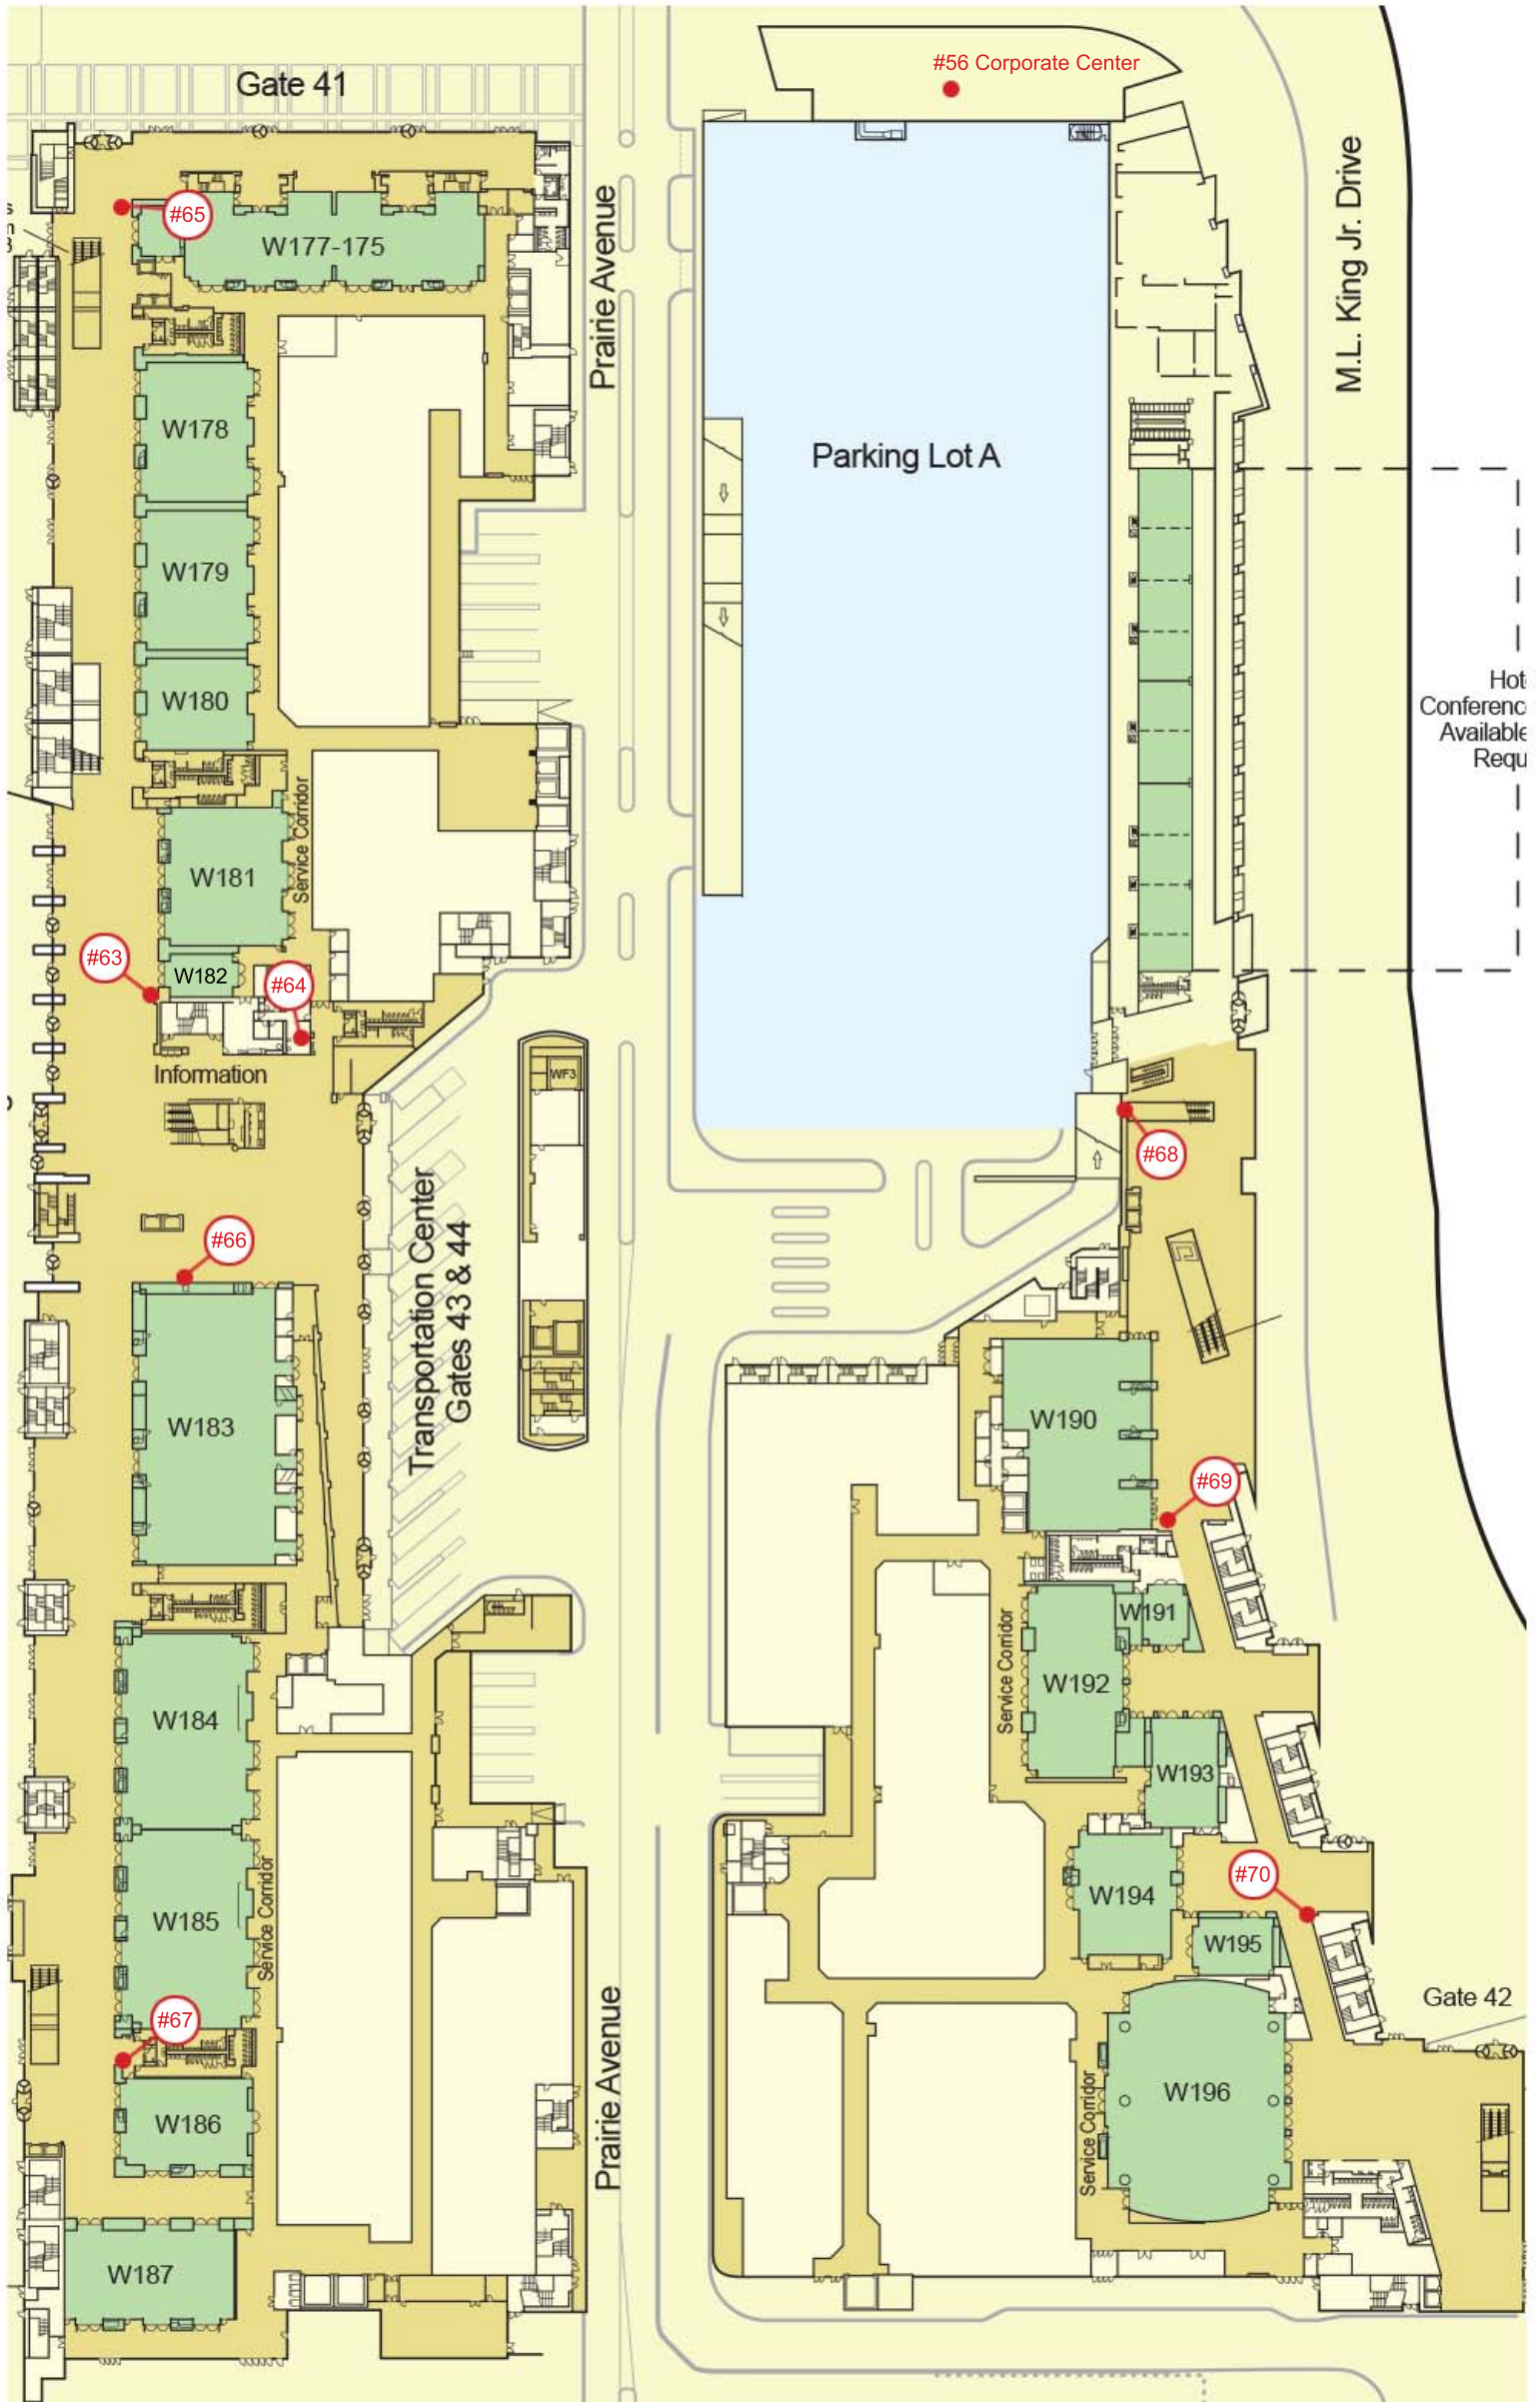

AED Locations - Lakeside Center - Level 1

AED Locations - Lakeside Center - Level 2

AED Locations - Lakeside Center - Level 3

AED Locations - Lakeside Center - Level 4

#09

On Level 3 by
the concierge desk

#10

On Level 3 by
across from the restrooms

AED Locations - North Building - Level 1

AED Locations - North Building - Level 2

AED Locations - North Building - Level 3

AED Locations - North Building - Level 4

AED Locations - South Building - Level 1

AED Locations - South Building - Level 2.5

AED Locations - South Building - Level 3

AED Locations - South Building - Level 4

AED Locations - South Building - Level 5

AED Locations - West Building - Level 1

AED Locations - West Building - Level 2

AED Locations - West Building - Level 3

AED Locations - West Building - Level 4

AED Locations - West Building - Level 5

Rooftop Garden (Covered)
8,320 sq. ft.
772 sq. meters
(approx 26' x 320')