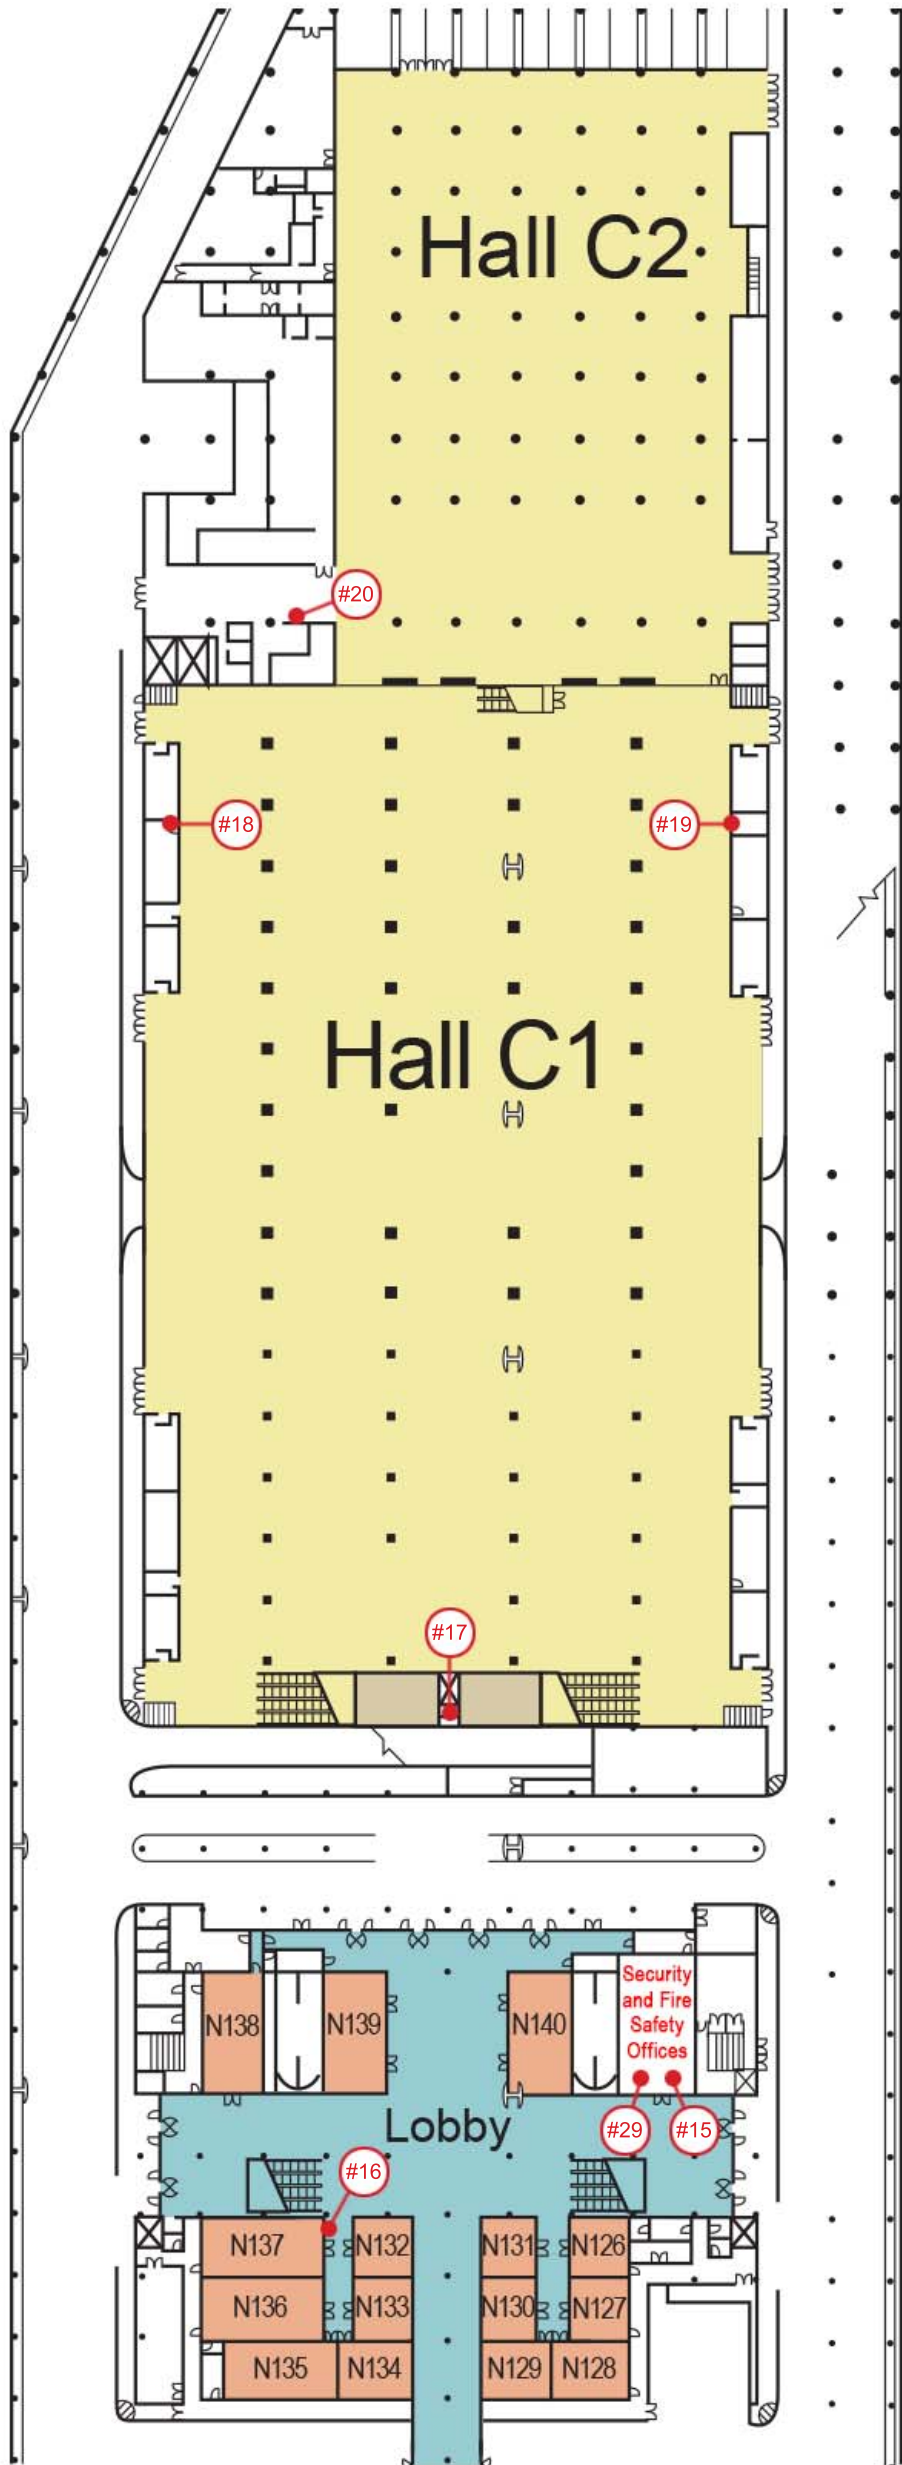

AED Locations - Lakeside Center - Level 1

AED Locations - Lakeside Center - Level 2

AED Locations - Lakeside Center - Level 3

AED Locations - Lakeside Center - Level 4

#09

On Level 3 by
the concierge desk

#10

On Level 3 by
across from the restrooms

AED Locations - North Building - Level 1

AED Locations - North Building - Level 2

AED Locations - North Building - Level 3

AED Locations - North Building - Level 4

AED Locations - South Building - Level 1

AED Locations - South Building - Level 2.5

AED Locations - South Building - Level 3

AED Locations - South Building - Level 4

AED Locations - South Building - Level 5

AED Locations - West Building - Level 1

West Garden
(Not Covered)
2,220 sq. ft.
206 sq. meters
(approx 10' x 222')

East Garden
(Not Covered)
880 sq. ft.
80 sq. meters
(approx 10' x 88')