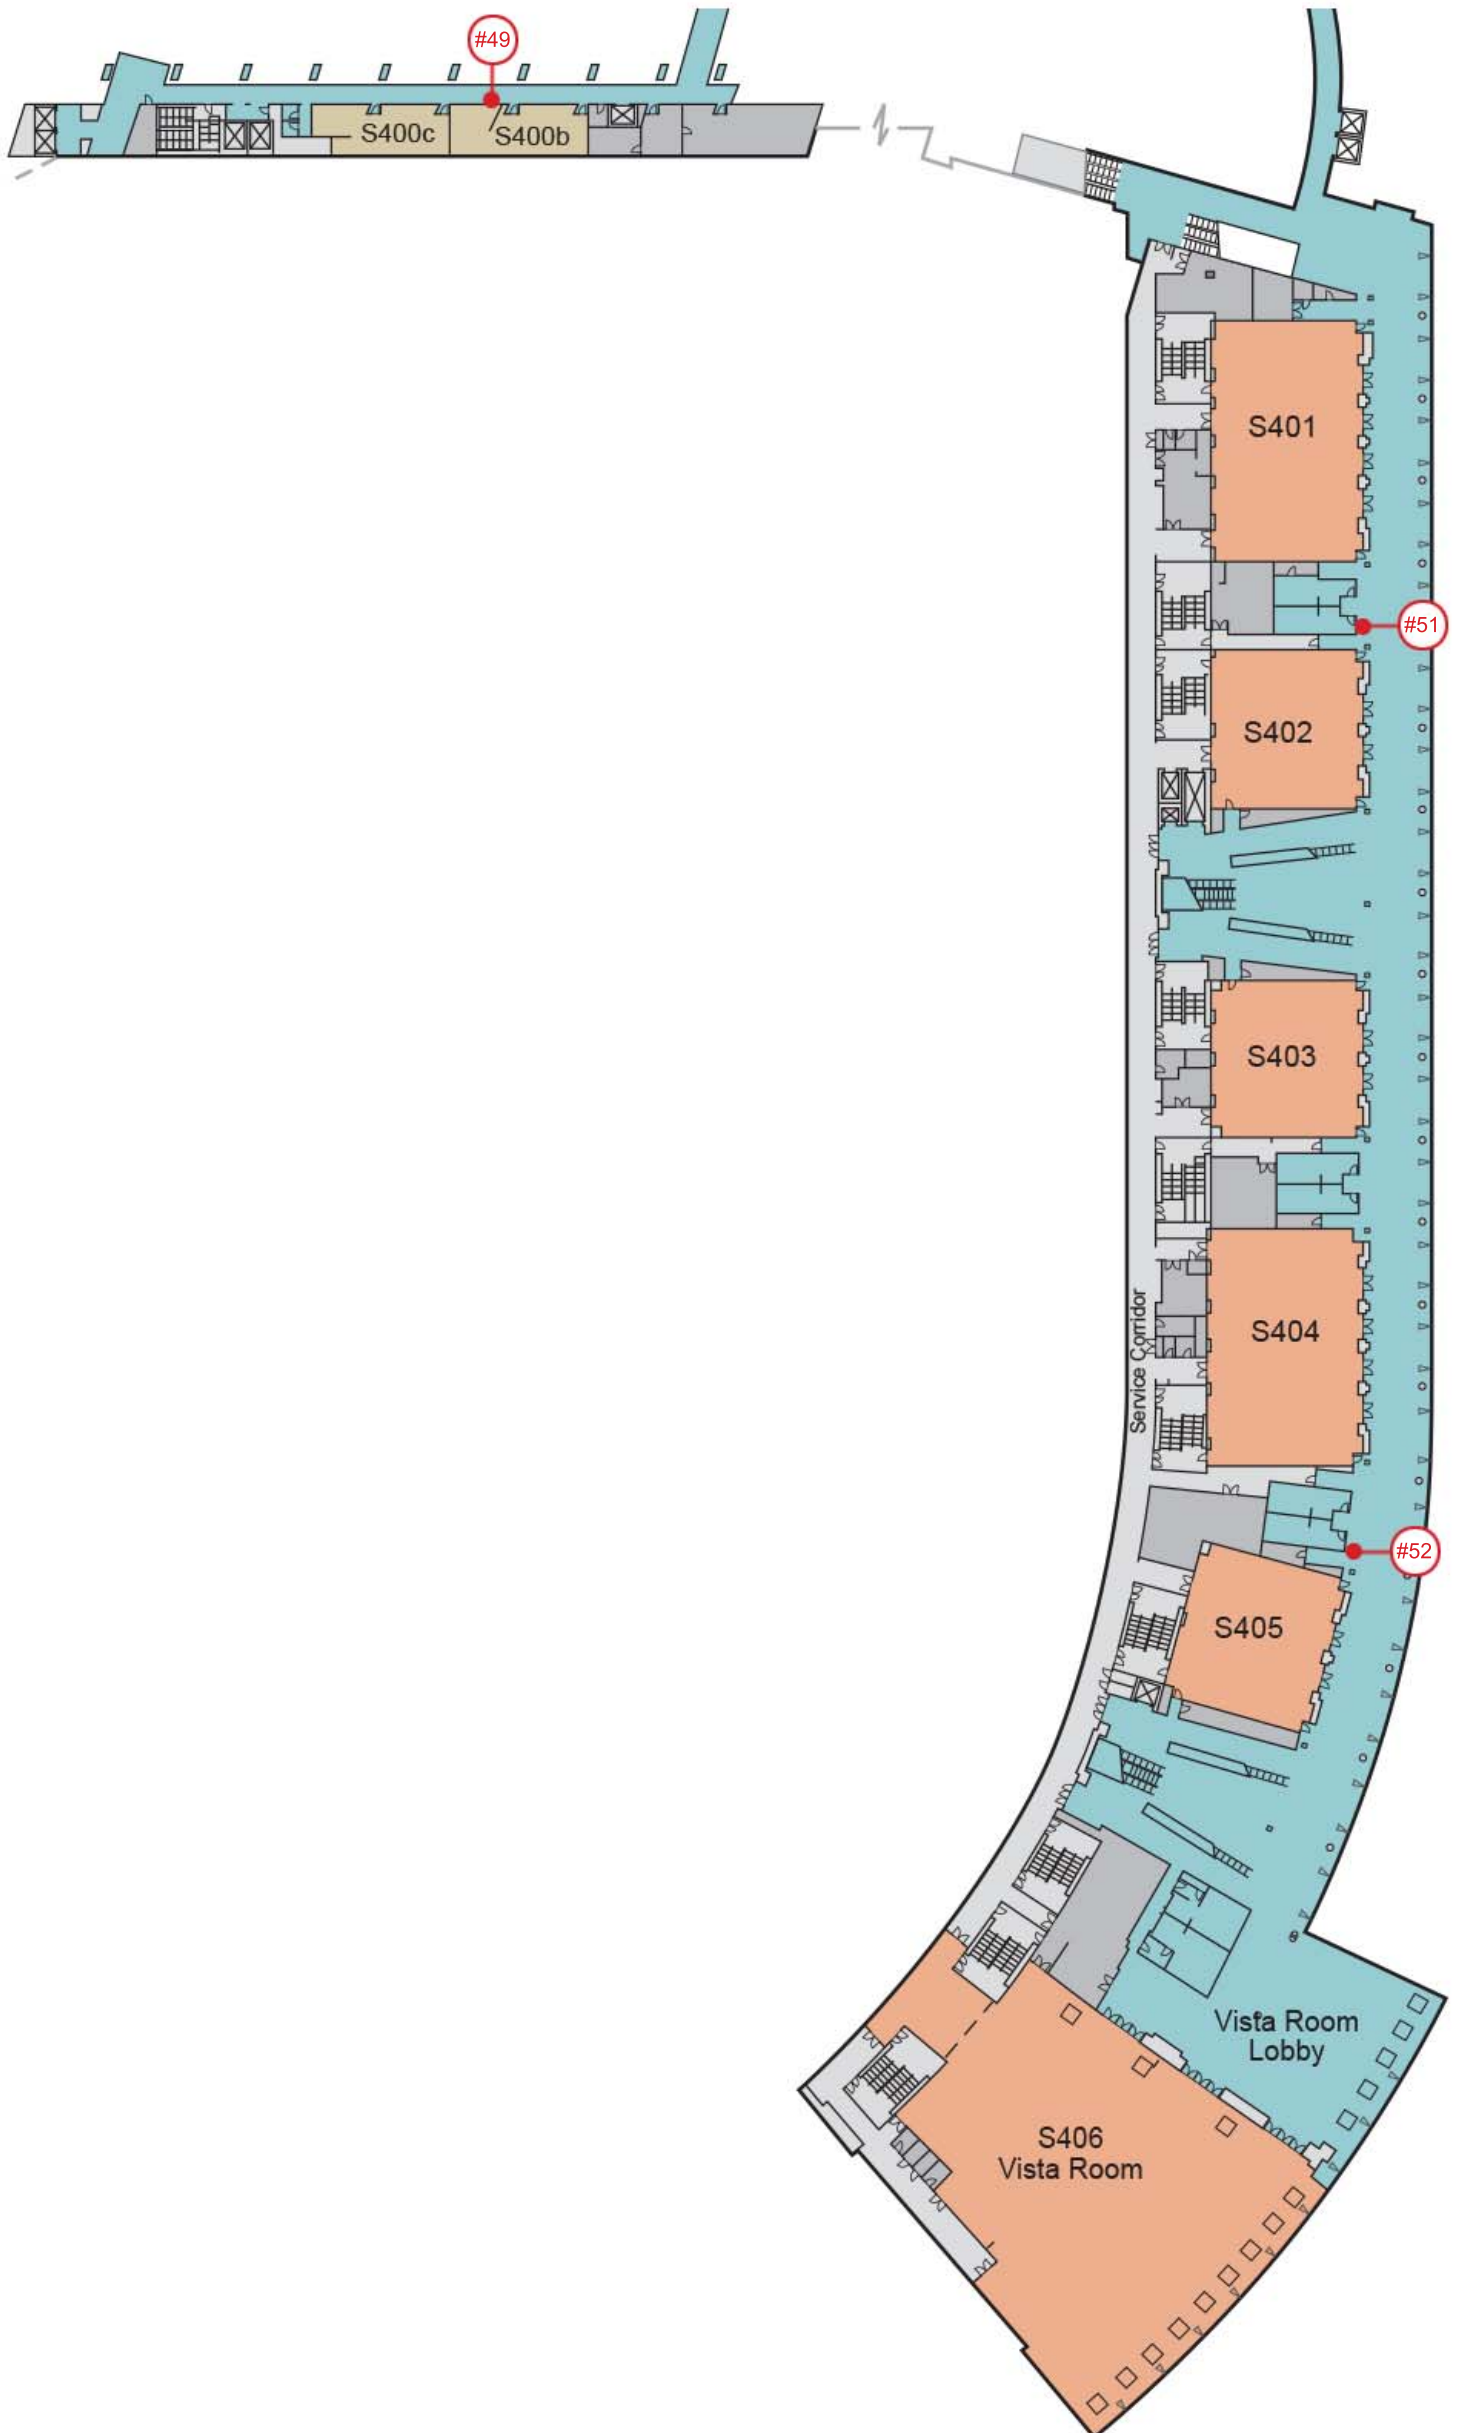

AED Locations - Lakeside Center - Level 1

AED Locations - Lakeside Center - Level 2

AED Locations - Lakeside Center - Level 3

AED Locations - Lakeside Center - Level 4

#09

On Level 3 by
the concierge desk

#10

On Level 3 by
across from the restrooms

AED Locations - North Building - Level 1

AED Locations - North Building - Level 2

AED Locations - North Building - Level 3

AED Locations - North Building - Level 4

AED Locations - South Building - Level 1

AED Locations - South Building - Level 2.5

AED Locations - South Building - Level 3

AED Locations - South Building - Level 4

AED Locations - South Building - Level 5

AED Locations - West Building - Level 1

AED Locations - West Building - Level 2

AED Locations - West Building - Level 3

AED Locations - West Building - Level 4

AED Locations - West Building - Level 5

Rooftop Garden (Covered)
8,320 sq. ft.
772 sq. meters
(approx 26' x 320')