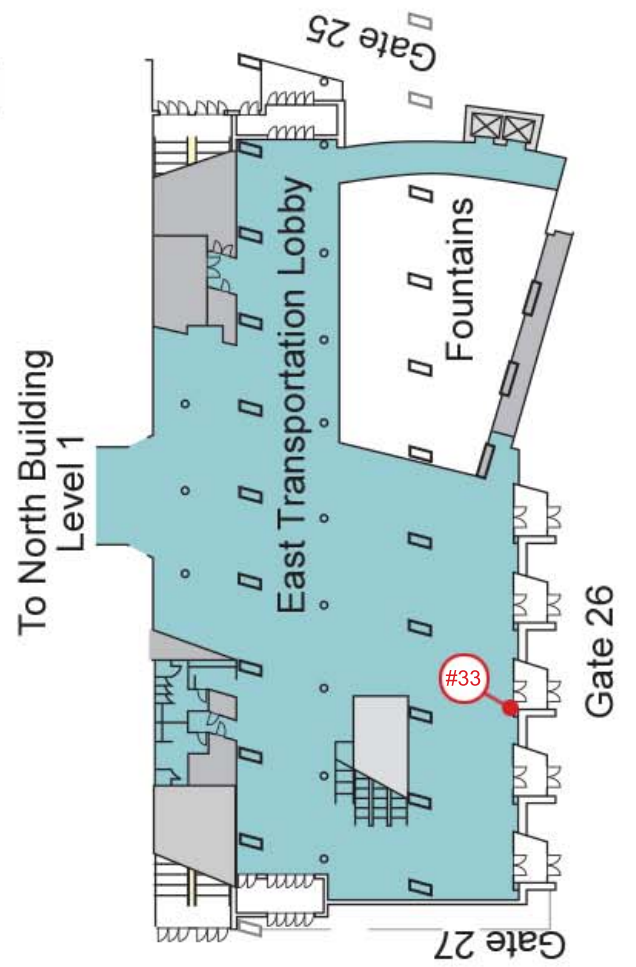

AED Locations - Lakeside Center - Level 1

AED Locations - Lakeside Center - Level 2

AED Locations - Lakeside Center - Level 3

AED Locations - Lakeside Center - Level 4

#09

On Level 3 by
the concierge desk

#10

On Level 3 by
across from the restrooms

AED Locations - North Building - Level 1

AED Locations - North Building - Level 2

AED Locations - North Building - Level 3

AED Locations - North Building - Level 4

AED Locations - South Building - Level 1

AED Locations - South Building - Level 2.5

AED Locations - South Building - Level 3

AED Locations - South Building - Level 4

AED Locations - South Building - Level 5

AED Locations - West Building - Level 1

AED Locations - West Building - Level 2

AED Locations - West Building - Level 3

AED Locations - West Building - Level 4

AED Locations - West Building - Level 5

Rooftop Garden (Covered)
8,320 sq. ft.
772 sq. meters
(approx 26' x 320')