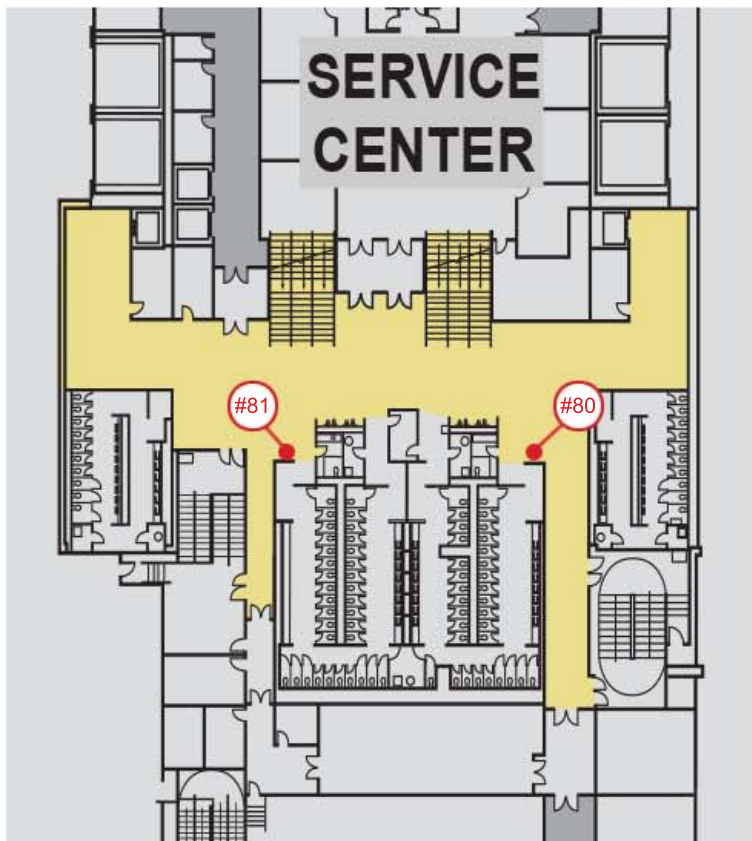

AED Locations - Lakeside Center - Level 1

AED Locations - Lakeside Center - Level 2

AED Locations - Lakeside Center - Level 3

AED Locations - Lakeside Center - Level 4

#09

On Level 3 by
the concierge desk

#10

On Level 3 by
across from the restrooms

AED Locations - North Building - Level 1

AED Locations - North Building - Level 2

AED Locations - North Building - Level 3

AED Locations - North Building - Level 4

AED Locations - South Building - Level 1

AED Locations - South Building - Level 2.5

AED Locations - South Building - Level 3

AED Locations - South Building - Level 4

AED Locations - South Building - Level 5

AED Locations - West Building - Level 1

AED Locations - West Building - Level 2

AED Locations - West Building - Level 3

AED Locations - West Building - Level 4

AED Locations - West Building - Level 5

Rooftop Garden (Covered)
8,320 sq. ft.
772 sq. meters
(approx 26' x 320')