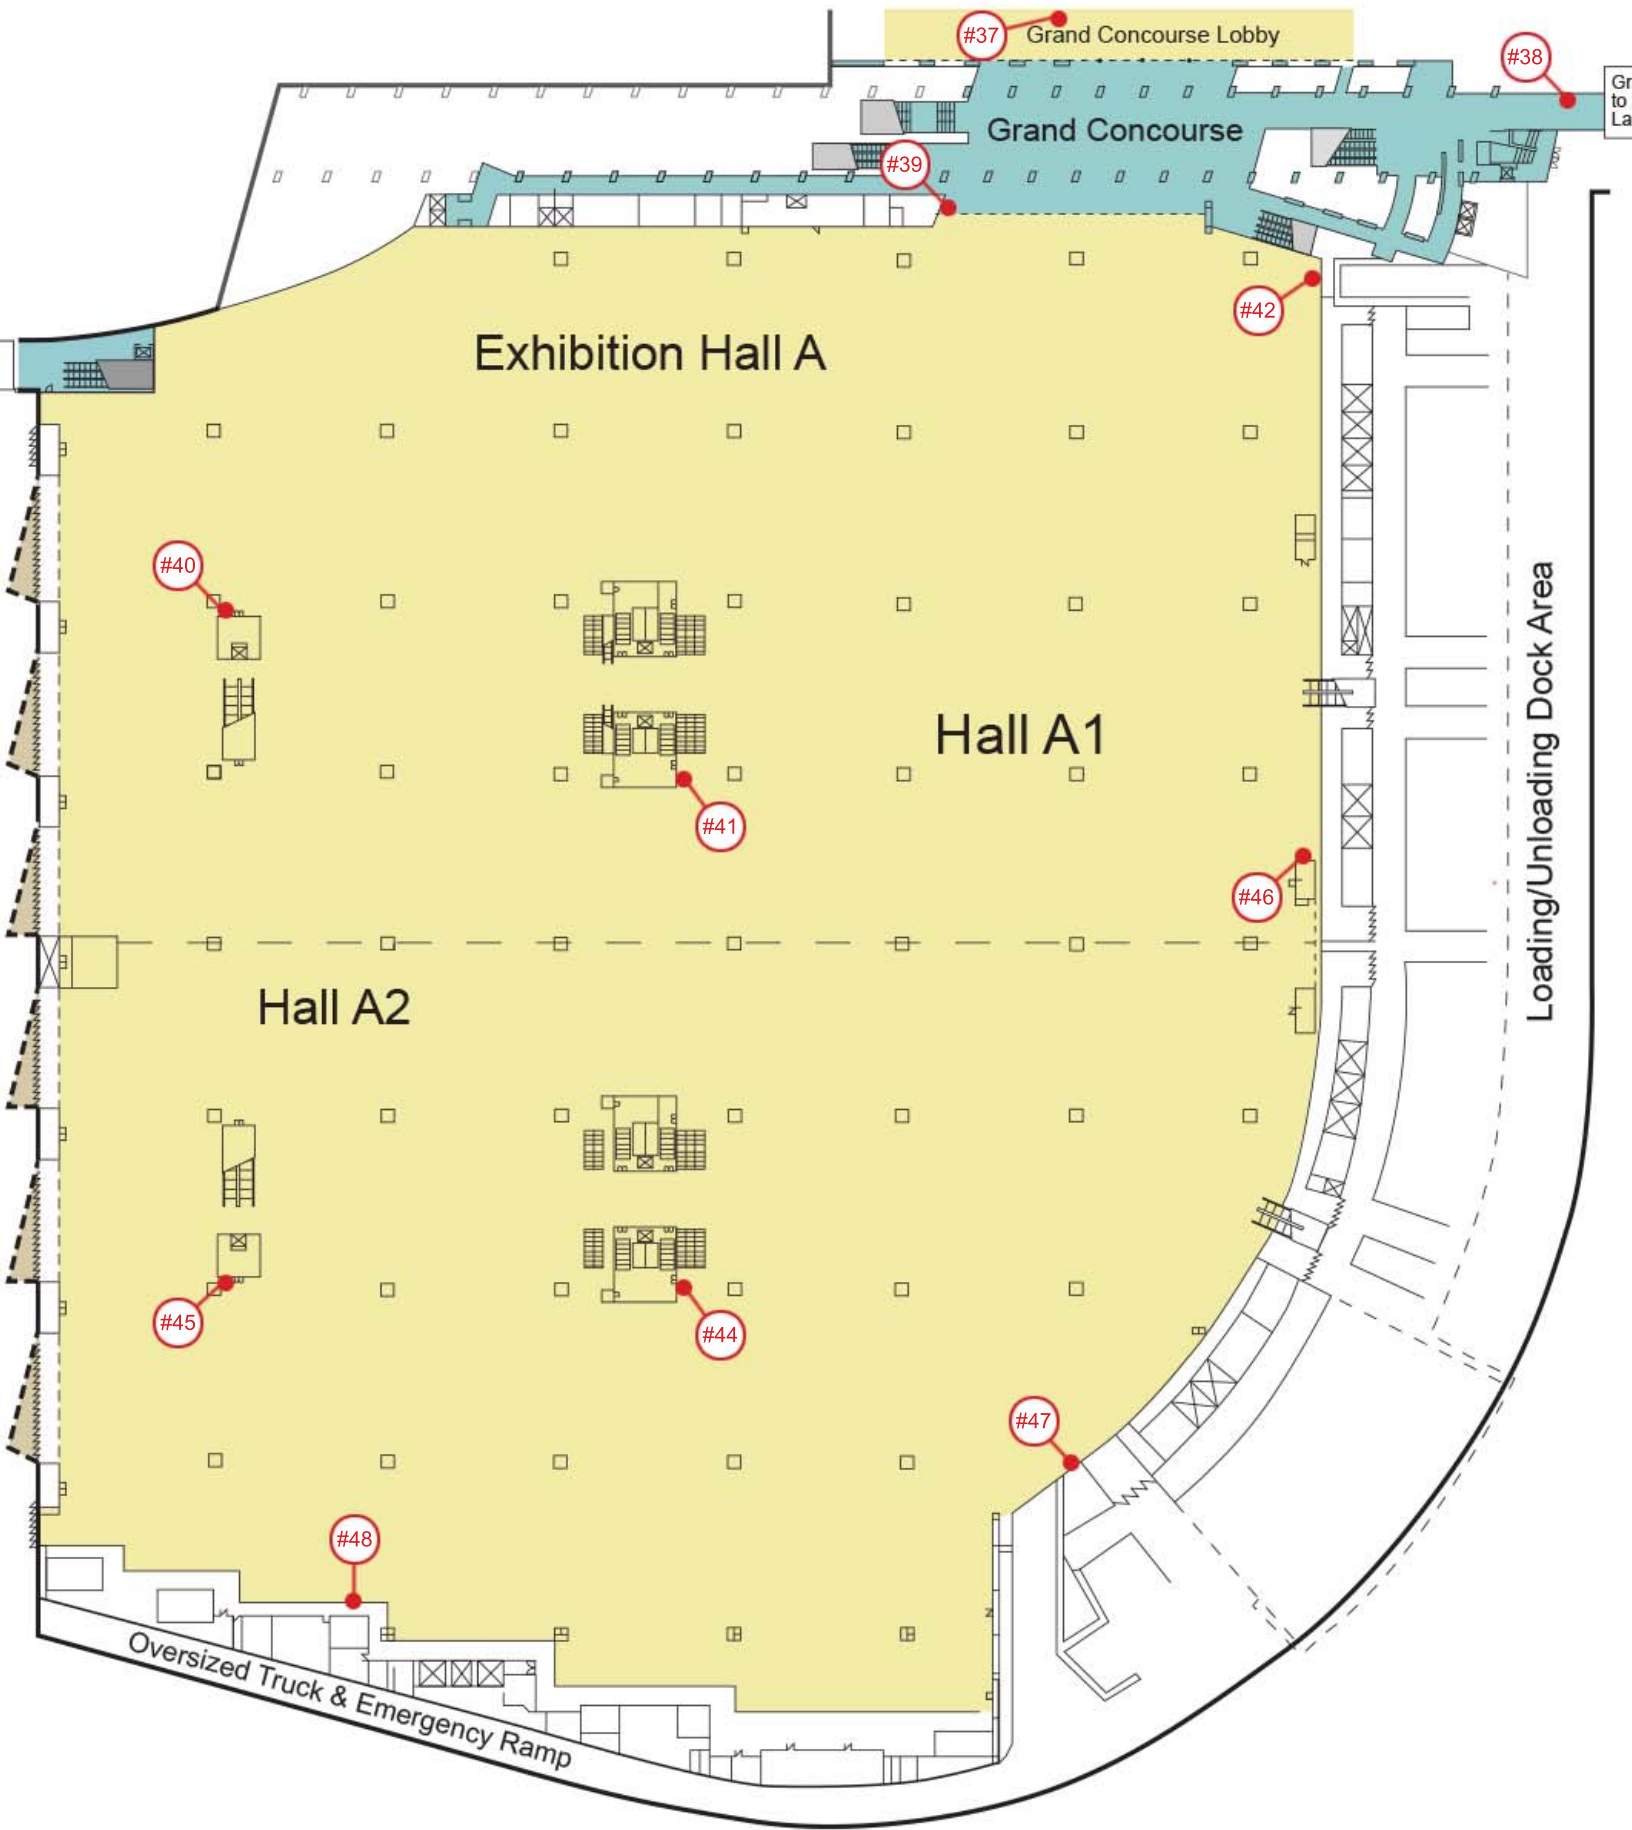

AED Locations - Lakeside Center - Level 1

AED Locations - Lakeside Center - Level 2

AED Locations - Lakeside Center - Level 3

AED Locations - Lakeside Center - Level 4

#09

On Level 3 by
the concierge desk

#10

On Level 3 by
across from the restrooms

AED Locations - North Building - Level 1

AED Locations - North Building - Level 2

AED Locations - North Building - Level 3

AED Locations - North Building - Level 4

AED Locations - South Building - Level 1

AED Locations - South Building - Level 2.5

AED Locations - South Building - Level 3

AED Locations - South Building - Level 4

AED Locations - South Building - Level 5

AED Locations - West Building - Level 1

AED Locations - West Building - Level 2

AED Locations - West Building - Level 3

AED Locations - West Building - Level 4

AED Locations - West Building - Level 5

Rooftop Garden (Covered)
8,320 sq. ft.
772 sq. meters
(approx 26' x 320')