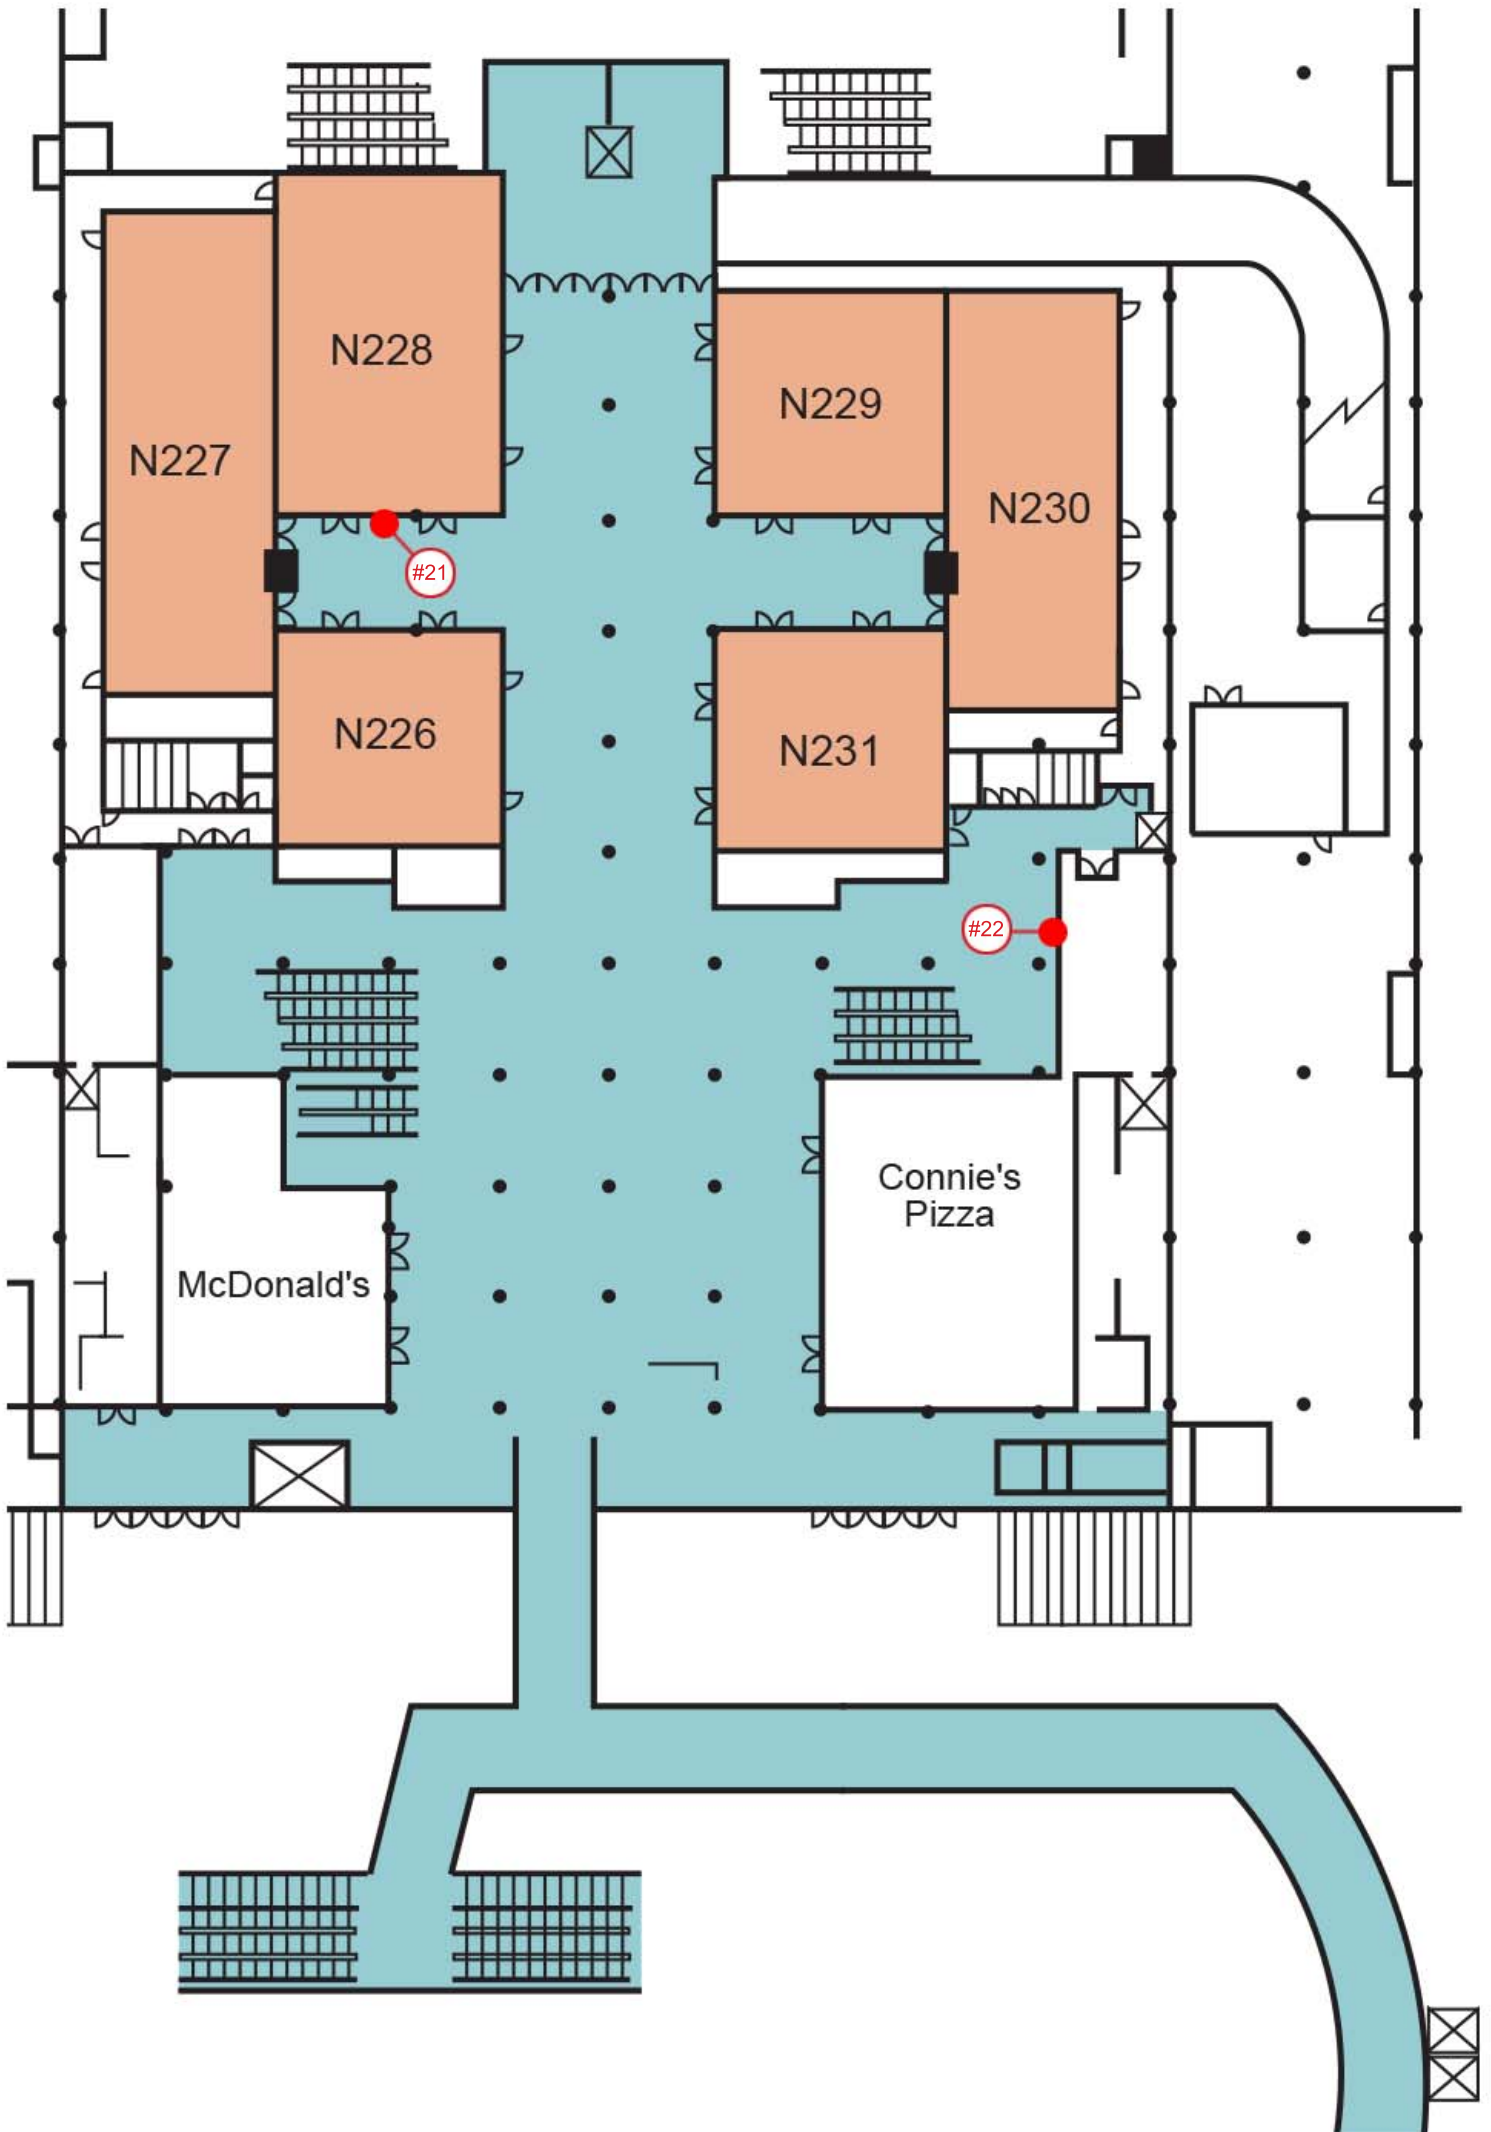

AED Locations - Lakeside Center - Level 1

AED Locations - Lakeside Center - Level 2

AED Locations - Lakeside Center - Level 3

AED Locations - Lakeside Center - Level 4

#09

On Level 3 by
the concierge desk

#10

On Level 3 by
across from the restrooms

AED Locations - North Building - Level 1

AED Locations - North Building - Level 2

AED Locations - North Building - Level 3

AED Locations - North Building - Level 4

AED Locations - South Building - Level 1

AED Locations - South Building - Level 2.5

AED Locations - South Building - Level 3

AED Locations - South Building - Level 4

AED Locations - South Building - Level 5

AED Locations - West Building - Level 1

AED Locations - West Building - Level 2

AED Locations - West Building - Level 3

AED Locations - West Building - Level 4

AED Locations - West Building - Level 5

Rooftop Garden (Covered)
8,320 sq. ft.
772 sq. meters
(approx 26' x 320')