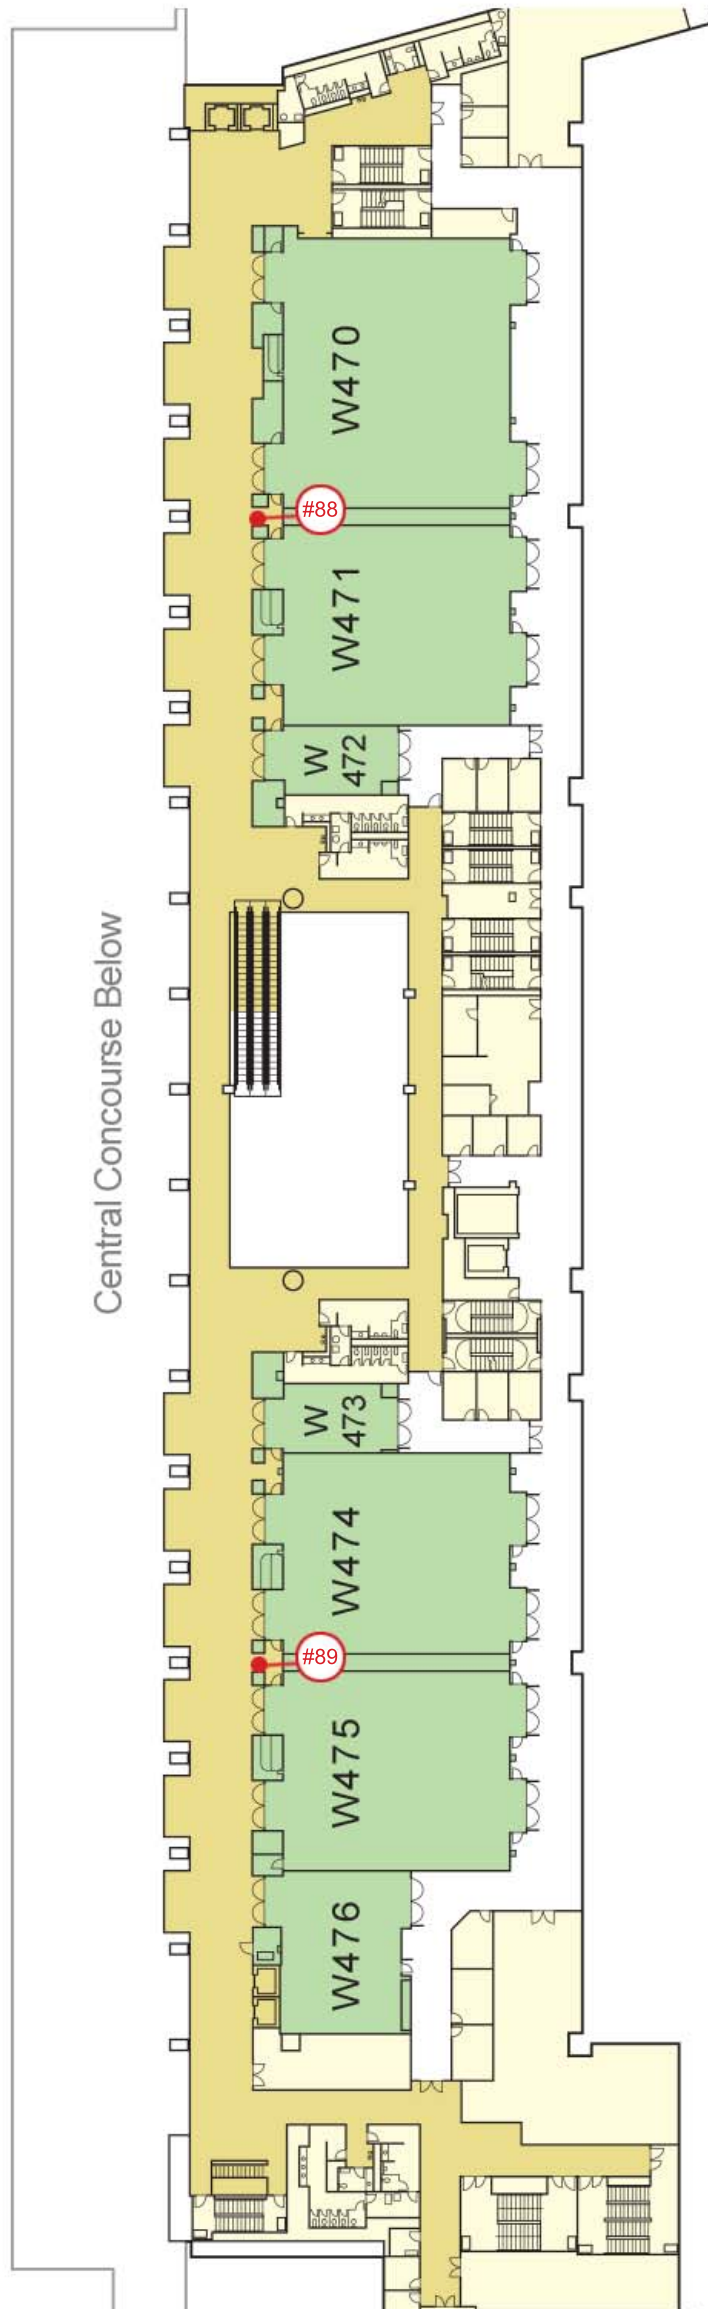

AED Locations - Lakeside Center - Level 1

AED Locations - Lakeside Center - Level 2

AED Locations - Lakeside Center - Level 3

AED Locations - Lakeside Center - Level 4

#09

On Level 3 by
the concierge desk

#10

On Level 3 by
across from the restrooms

AED Locations - North Building - Level 1

AED Locations - North Building - Level 2

AED Locations - North Building - Level 3

AED Locations - North Building - Level 4

AED Locations - South Building - Level 1

AED Locations - South Building - Level 2.5

AED Locations - South Building - Level 3

AED Locations - South Building - Level 4

AED Locations - South Building - Level 5

AED Locations - West Building - Level 1

AED Locations - West Building - Level 2

AED Locations - West Building - Level 3

AED Locations - West Building - Level 4

AED Locations - West Building - Level 5

Rooftop Garden (Covered)
8,320 sq. ft.
772 sq. meters
(approx 26' x 320')