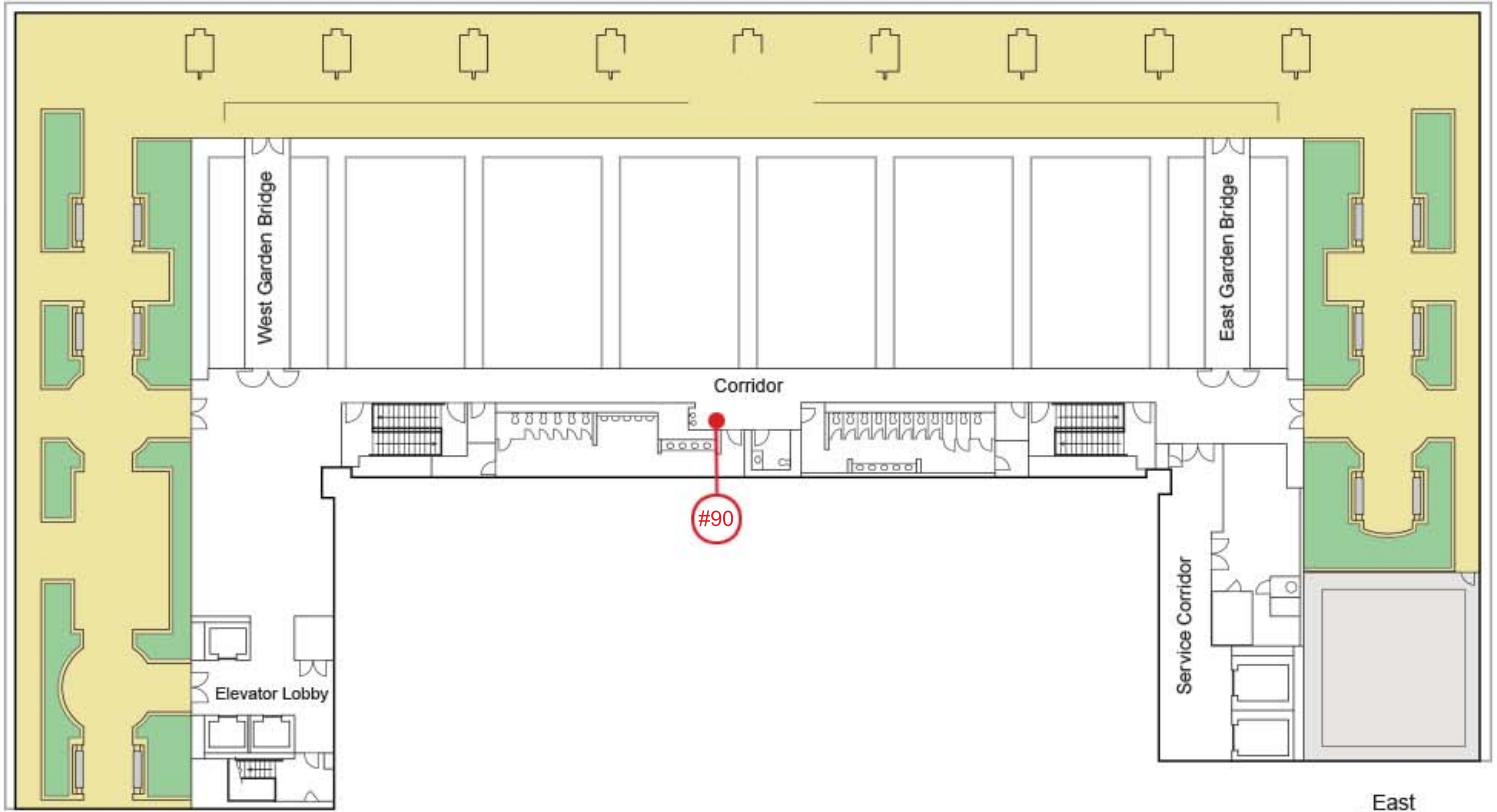

On Level 3 by
across from the restrooms

AED Locations - North Building - Level 1

AED Locations - North Building - Level 2

AED Locations - North Building - Level 3

AED Locations - North Building - Level 4

AED Locations - South Building - Level 1

AED Locations - South Building - Level 2.5

AED Locations - South Building - Level 3

AED Locations - South Building - Level 4

AED Locations - South Building - Level 5

AED Locations - West Building - Level 1

AED Locations - West Building - Level 2

AED Locations - West Building - Level 3

AED Locations - West Building - Level 4

AED Locations - West Building - Level 5

Rooftop Garden (Covered)
8,320 sq. ft.
772 sq. meters
(approx 26' x 320')

West Garden
(Not Covered)
2,220 sq. ft.
206 sq. meters
(approx 10' x 222')

East Garden
(Not Covered)
880 sq. ft.
80 sq. meters
(approx 10' x 88')