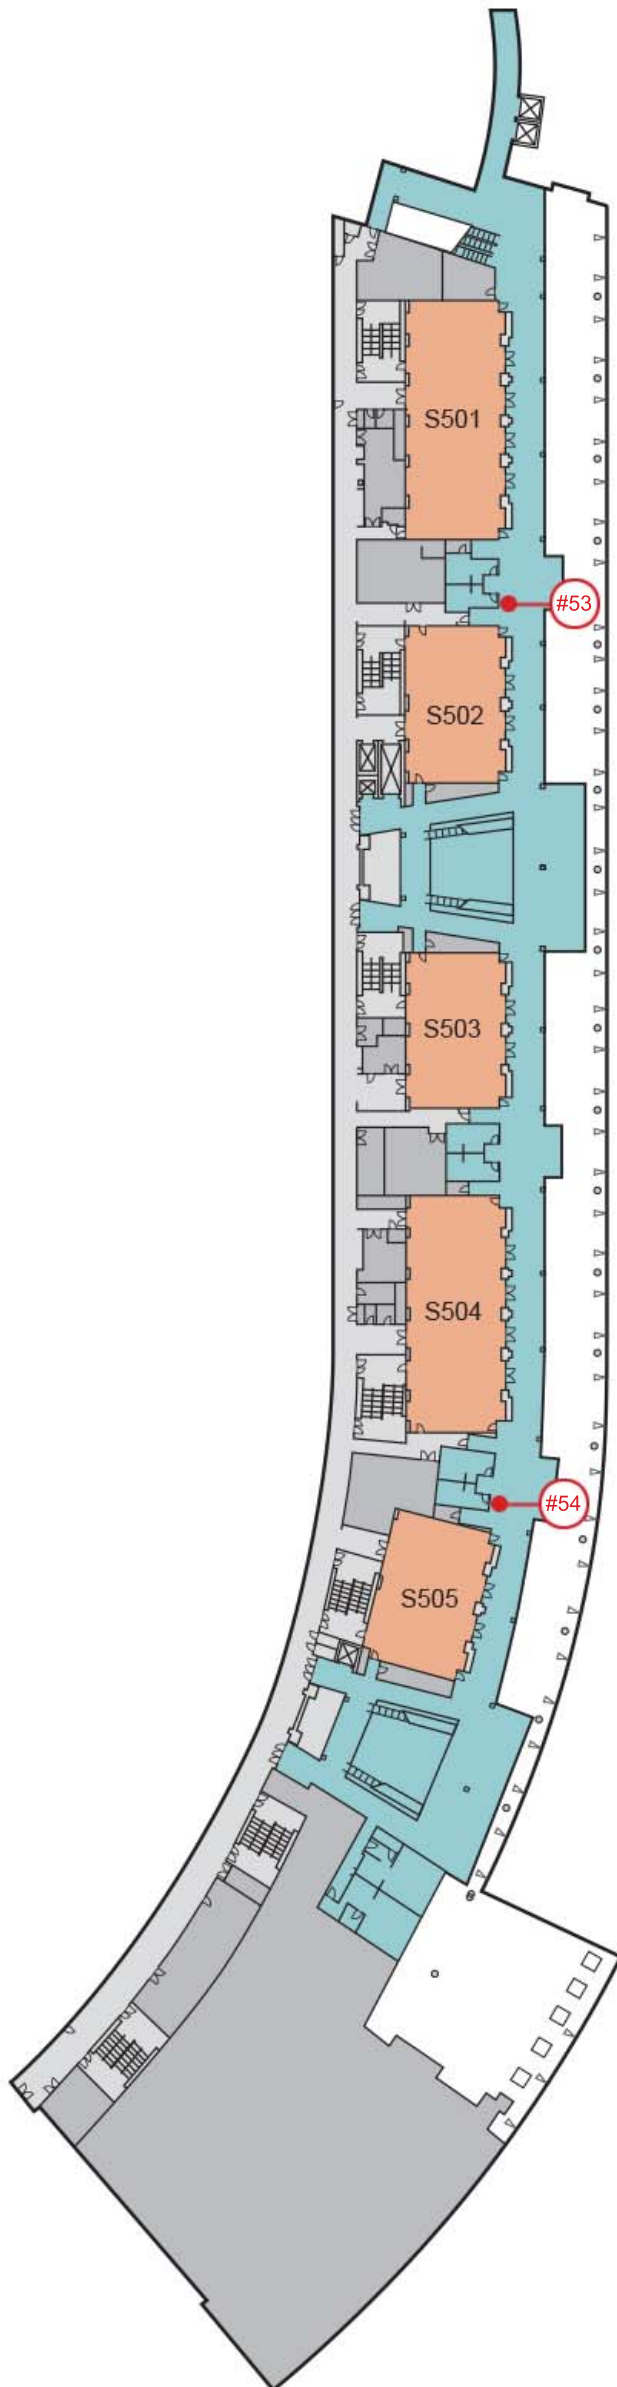

AED Locations - Lakeside Center - Level 1

AED Locations - Lakeside Center - Level 2

AED Locations - Lakeside Center - Level 3

AED Locations - Lakeside Center - Level 4

#09

On Level 3 by
the concierge desk

#10

On Level 3 by
across from the restrooms

AED Locations - North Building - Level 1

AED Locations - North Building - Level 2

AED Locations - North Building - Level 3

AED Locations - North Building - Level 4

AED Locations - South Building - Level 1

AED Locations - South Building - Level 2.5

AED Locations - South Building - Level 3

AED Locations - South Building - Level 4

AED Locations - South Building - Level 5

AED Locations - West Building - Level 1

West Garden
(Not Covered)
2,220 sq. ft.
206 sq. meters
(approx 10' x 222')

East Garden
(Not Covered)
880 sq. ft.
80 sq. meters
(approx 10' x 88')