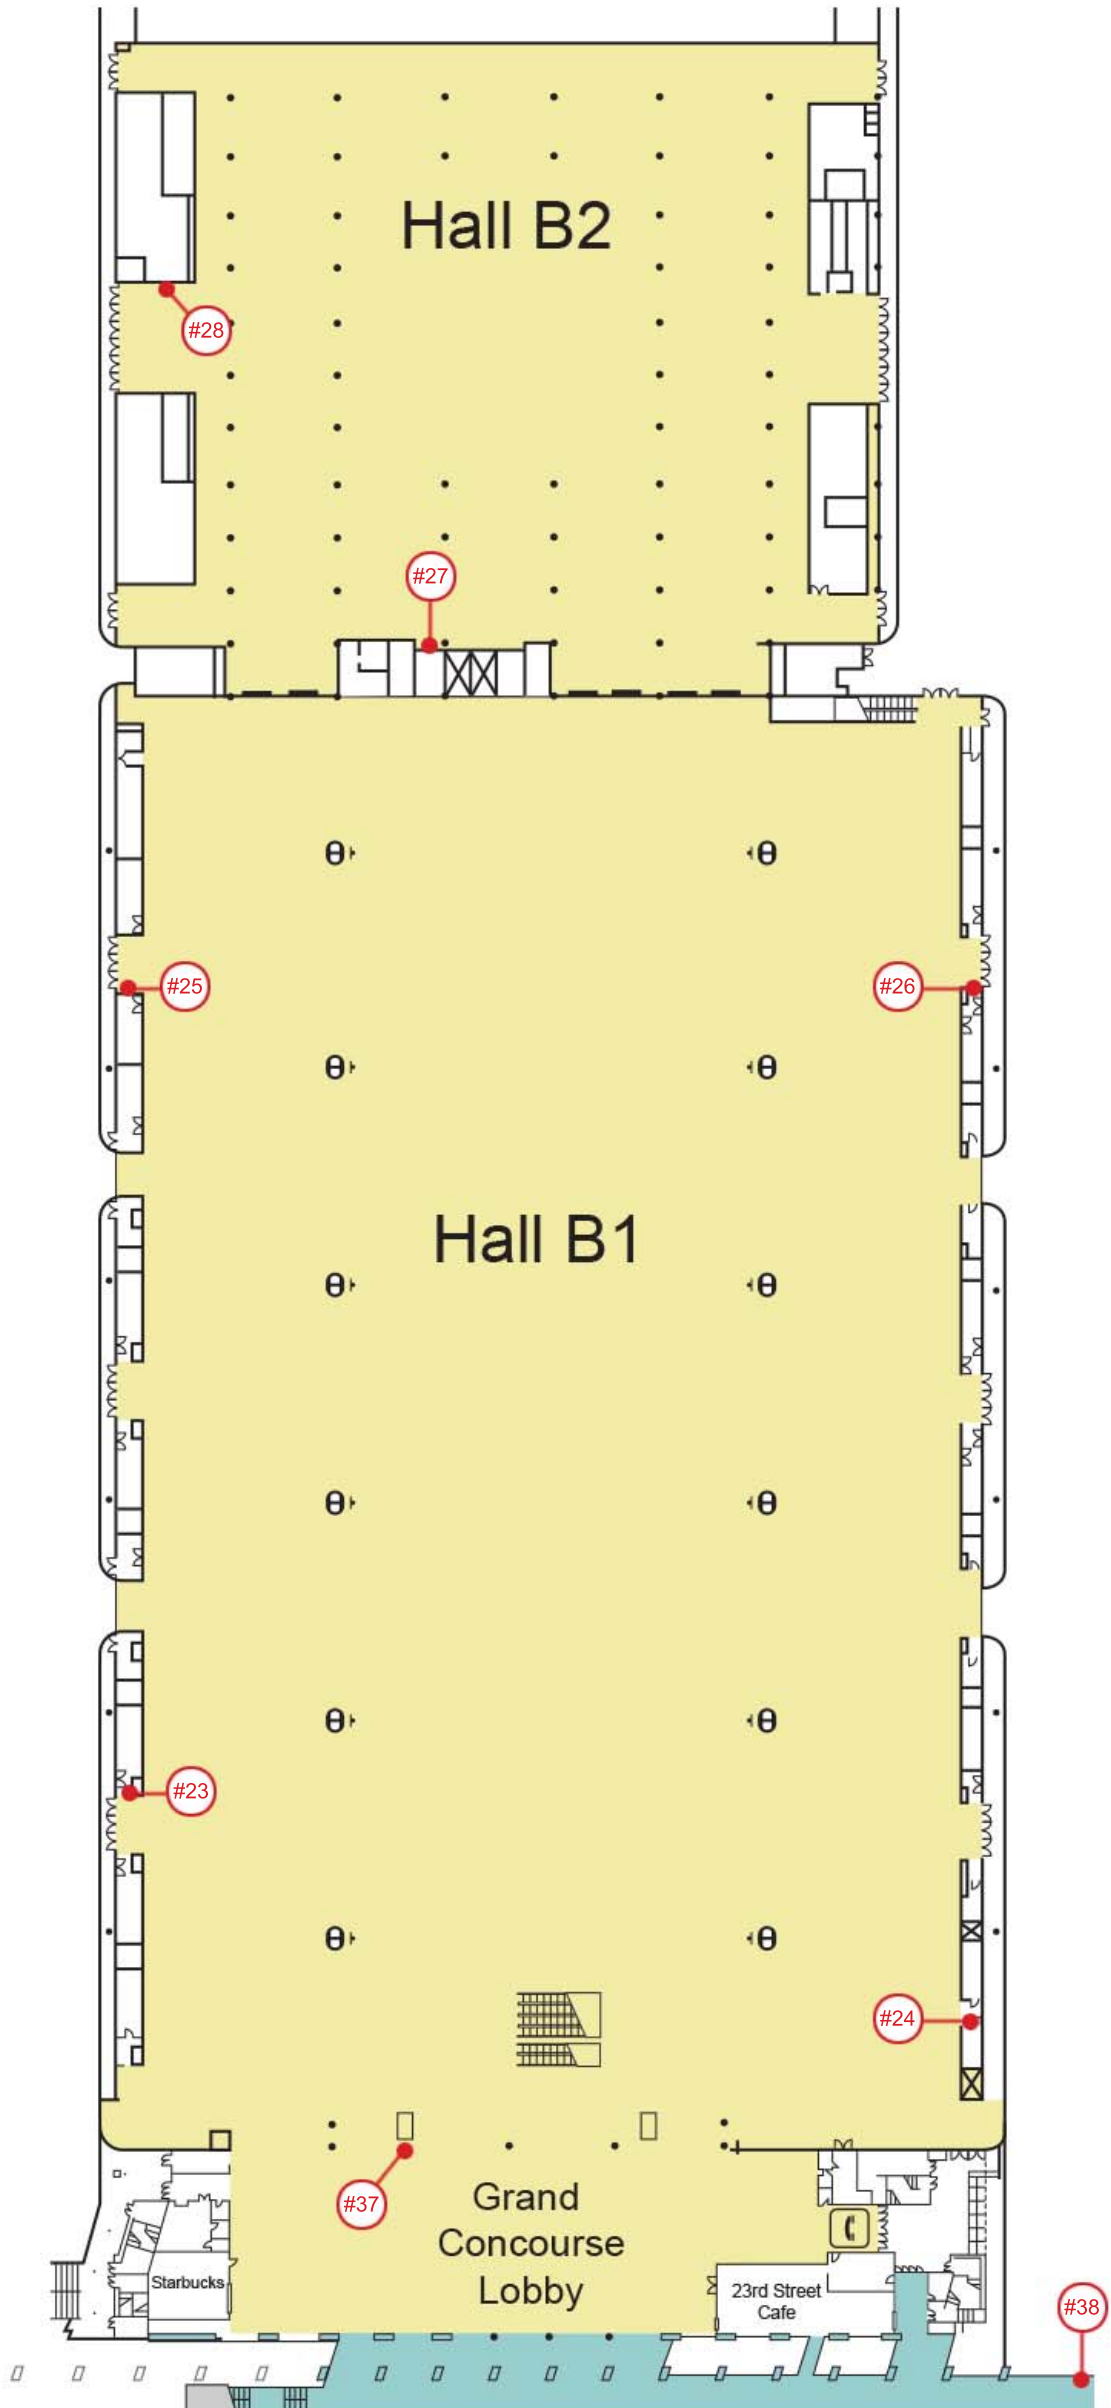

AED Locations - Lakeside Center - Level 1

AED Locations - Lakeside Center - Level 2

AED Locations - Lakeside Center - Level 3

AED Locations - Lakeside Center - Level 4

#09

On Level 3 by
the concierge desk

#10

On Level 3 by
across from the restrooms

AED Locations - North Building - Level 1

AED Locations - North Building - Level 2

AED Locations - North Building - Level 3

AED Locations - North Building - Level 4

AED Locations - South Building - Level 1

AED Locations - South Building - Level 2.5

AED Locations - South Building - Level 3

AED Locations - South Building - Level 4

AED Locations - South Building - Level 5

AED Locations - West Building - Level 1

AED Locations - West Building - Level 2

AED Locations - West Building - Level 3

AED Locations - West Building - Level 4

AED Locations - West Building - Level 5

Rooftop Garden (Covered)
8,320 sq. ft.
772 sq. meters
(approx 26' x 320')