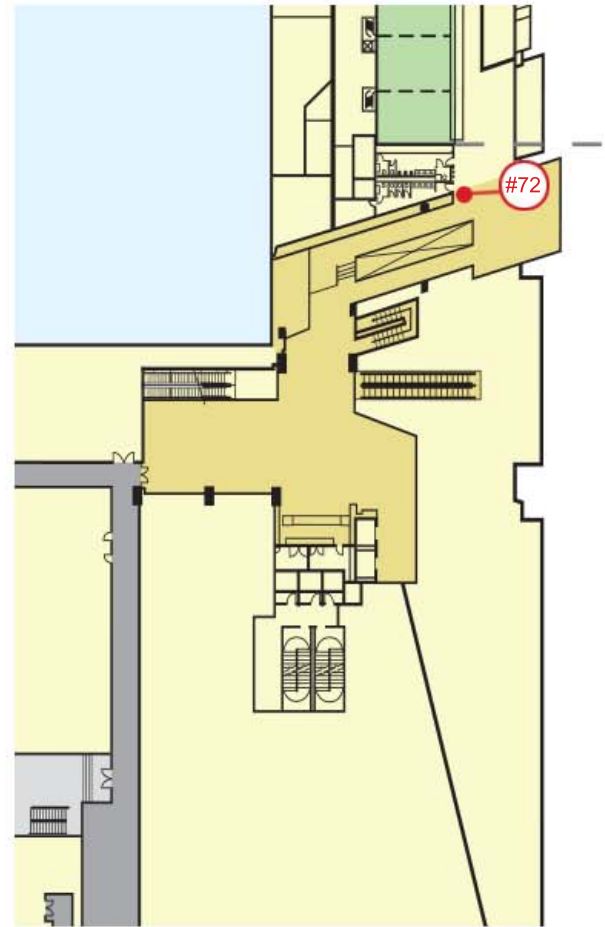

On Level 3 by
across from the restrooms

AED Locations - North Building - Level 1

AED Locations - North Building - Level 2

AED Locations - North Building - Level 3

AED Locations - North Building - Level 4

AED Locations - South Building - Level 1

AED Locations - South Building - Level 2.5

AED Locations - South Building - Level 3

AED Locations - South Building - Level 4

AED Locations - South Building - Level 5

AED Locations - West Building - Level 1

AED Locations - West Building - Level 2

AED Locations - West Building - Level 3

AED Locations - West Building - Level 4

AED Locations - West Building - Level 5

Rooftop Garden (Covered)
8,320 sq. ft.
772 sq. meters
(approx 26' x 320')

West Garden
(Not Covered)
2,220 sq. ft.
206 sq. meters
(approx 10' x 222')

East Garden
(Not Covered)
880 sq. ft.
80 sq. meters
(approx 10' x 88')