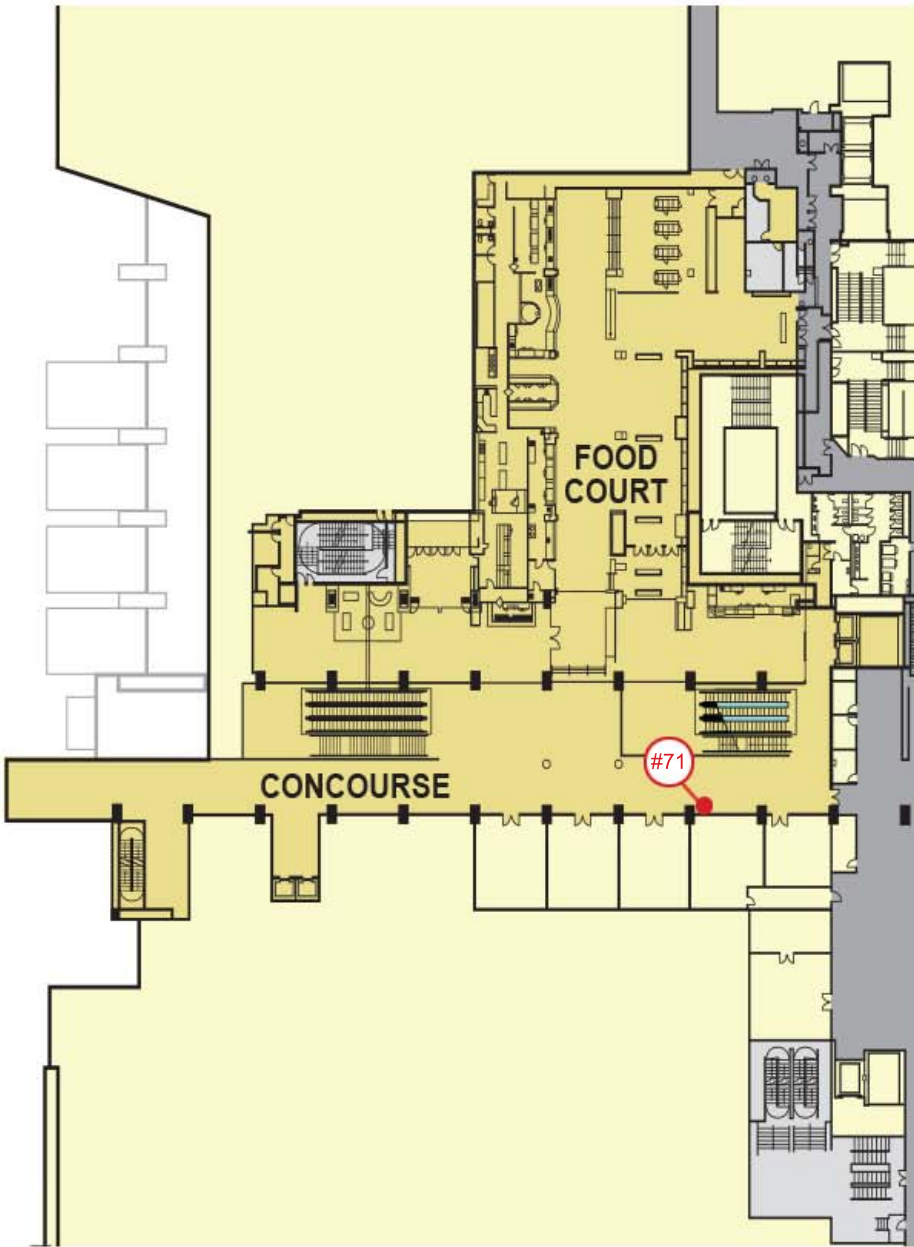

AED Locations - Lakeside Center - Level 1

AED Locations - Lakeside Center - Level 2

AED Locations - Lakeside Center - Level 3

AED Locations - Lakeside Center - Level 4

#09

On Level 3 by
the concierge desk

#10

On Level 3 by
across from the restrooms

AED Locations - North Building - Level 1

AED Locations - North Building - Level 2

AED Locations - North Building - Level 3

AED Locations - North Building - Level 4

AED Locations - South Building - Level 1

AED Locations - South Building - Level 2.5

AED Locations - South Building - Level 3

AED Locations - South Building - Level 4

AED Locations - South Building - Level 5

AED Locations - West Building - Level 1

AED Locations - West Building - Level 2

AED Locations - West Building - Level 3

AED Locations - West Building - Level 4

AED Locations - West Building - Level 5

Rooftop Garden (Covered)
8,320 sq. ft.
772 sq. meters
(approx 26' x 320')