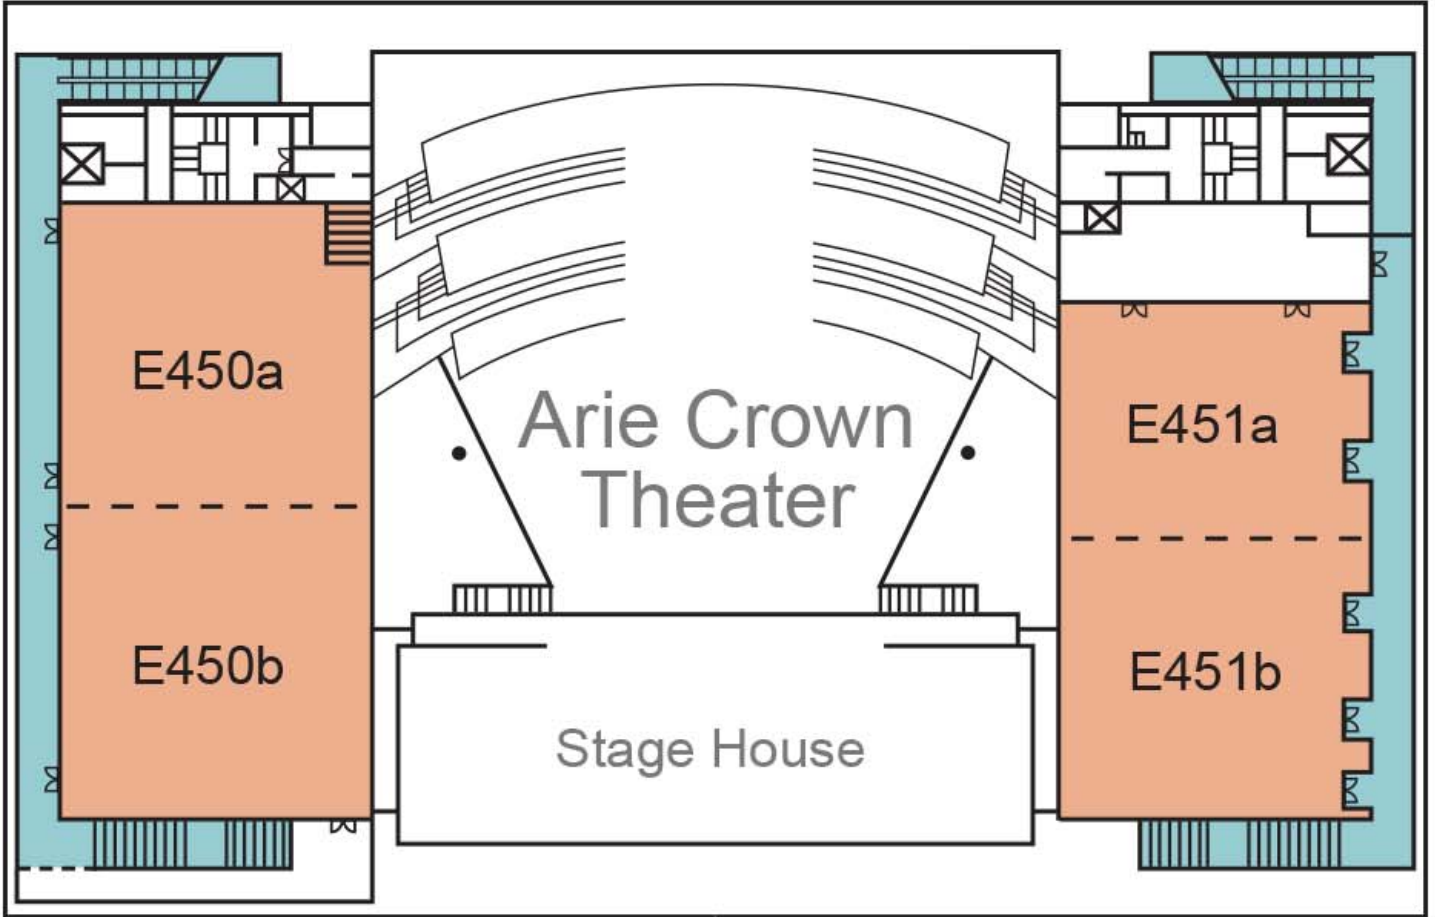

AED Locations - Lakeside Center - Level 1

AED Locations - Lakeside Center - Level 2

AED Locations - Lakeside Center - Level 3

AED Locations - Lakeside Center - Level 4

#09

On Level 3 by
the concierge desk

#10

On Level 3 by
across from the restrooms

AED Locations - North Building - Level 1

AED Locations - North Building - Level 2

AED Locations - North Building - Level 3

AED Locations - North Building - Level 4

AED Locations - South Building - Level 1

AED Locations - West Building - Level 2

AED Locations - West Building - Level 3

AED Locations - West Building - Level 4

AED Locations - West Building - Level 5

Rooftop Garden (Covered)
8,320 sq. ft.
772 sq. meters
(approx 26' x 320')

West Garden
(Not Covered)
2,220 sq. ft.
206 sq. meters
(approx 10' x 222')

East Garden
(Not Covered)
880 sq. ft.
80 sq. meters
(approx 10' x 88')