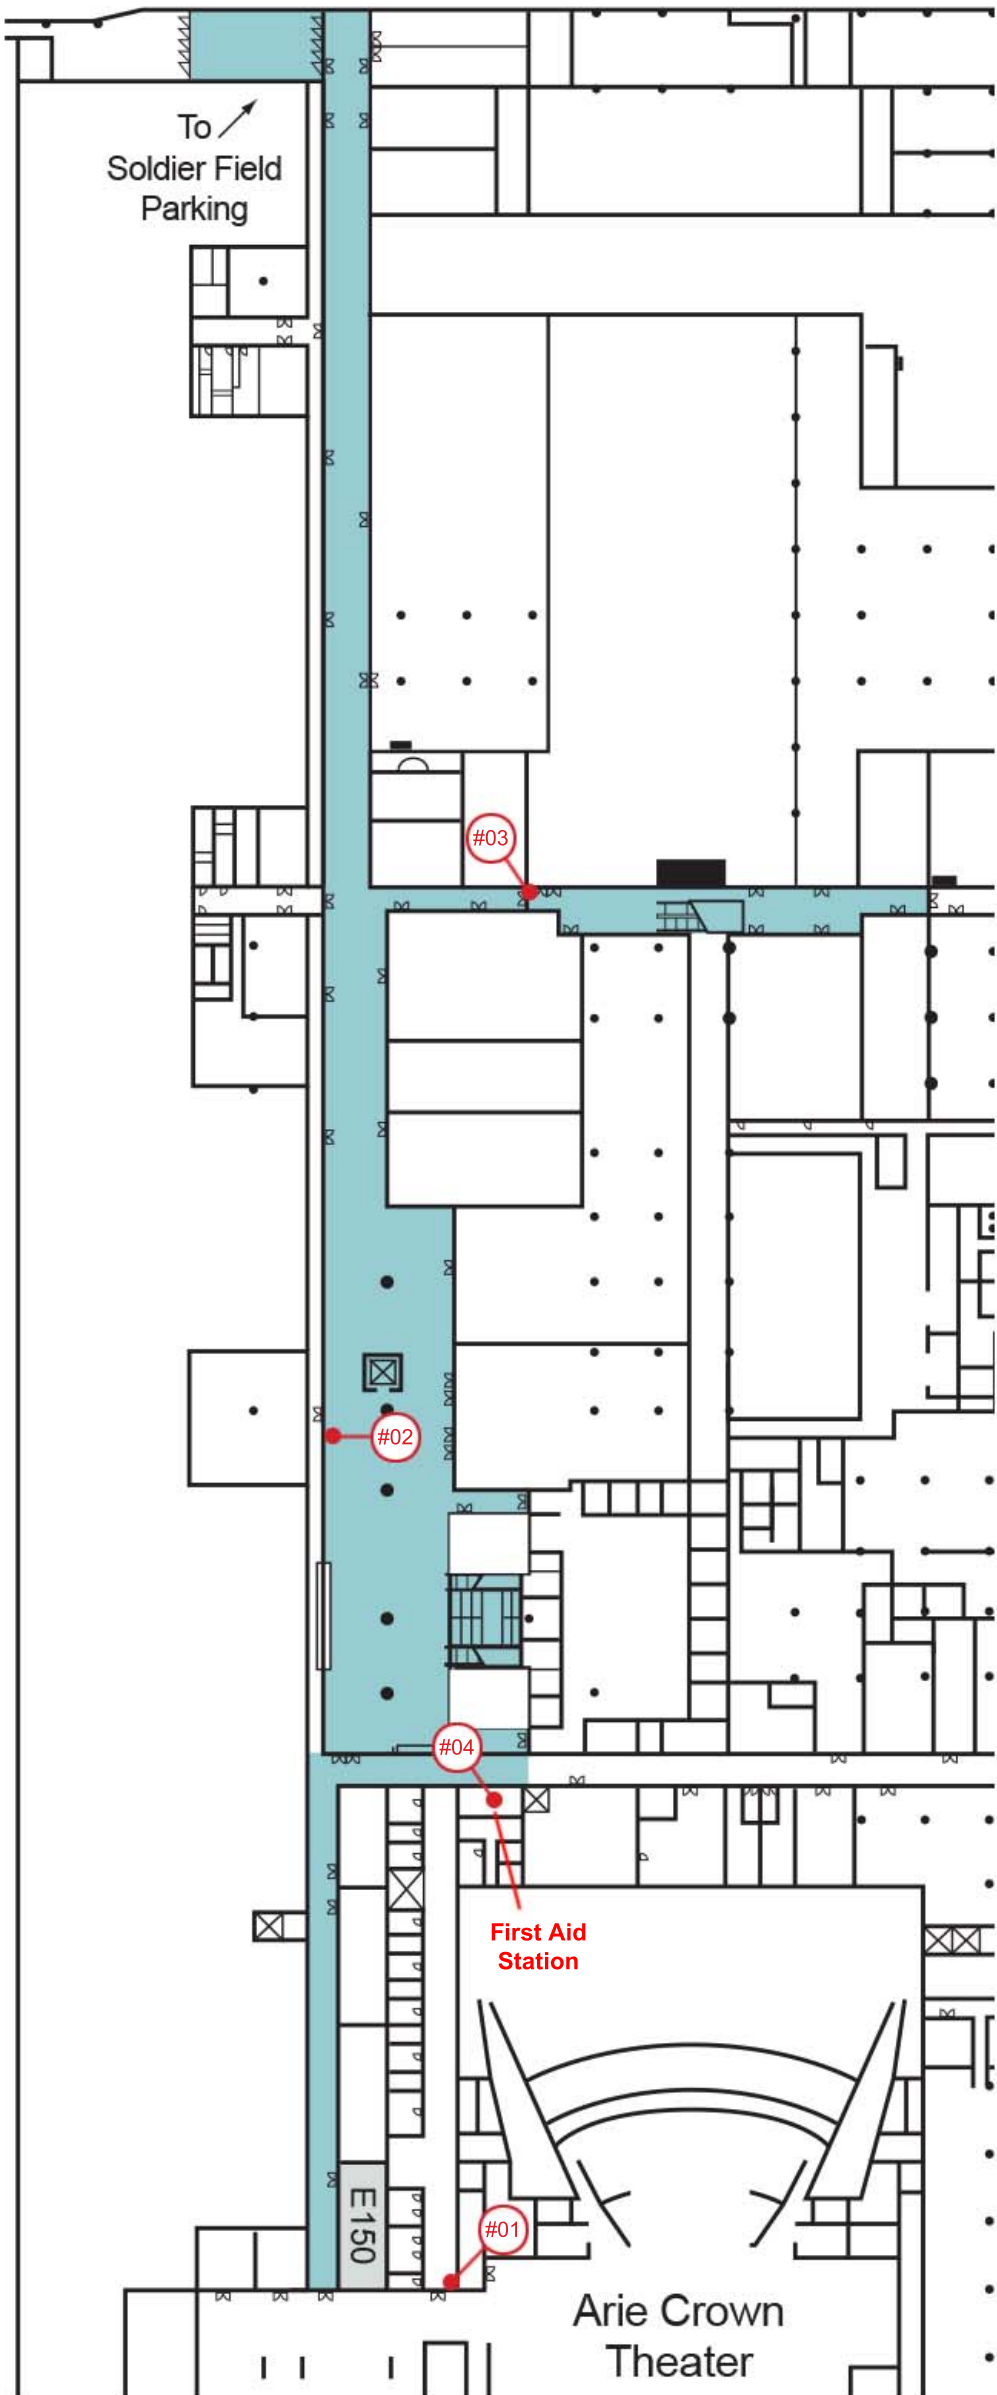

AED Locations - Lakeside Center - Level 1

AED Locations - Lakeside Center - Level 2

AED Locations - Lakeside Center - Level 3

AED Locations - Lakeside Center - Level 4

#09

On Level 3 by
the concierge desk

#10

On Level 3 by
across from the restrooms

AED Locations - North Building - Level 1

AED Locations - North Building - Level 2

AED Locations - North Building - Level 3

AED Locations - North Building - Level 4

AED Locations - South Building - Level 1

AED Locations - South Building - Level 2.5

AED Locations - South Building - Level 3

AED Locations - South Building - Level 4

AED Locations - South Building - Level 5

AED Locations - West Building - Level 1

West Garden
(Not Covered)
2,220 sq. ft.
206 sq. meters
(approx 10' x 222')

East Garden
(Not Covered)
880 sq. ft.
80 sq. meters
(approx 10' x 88')