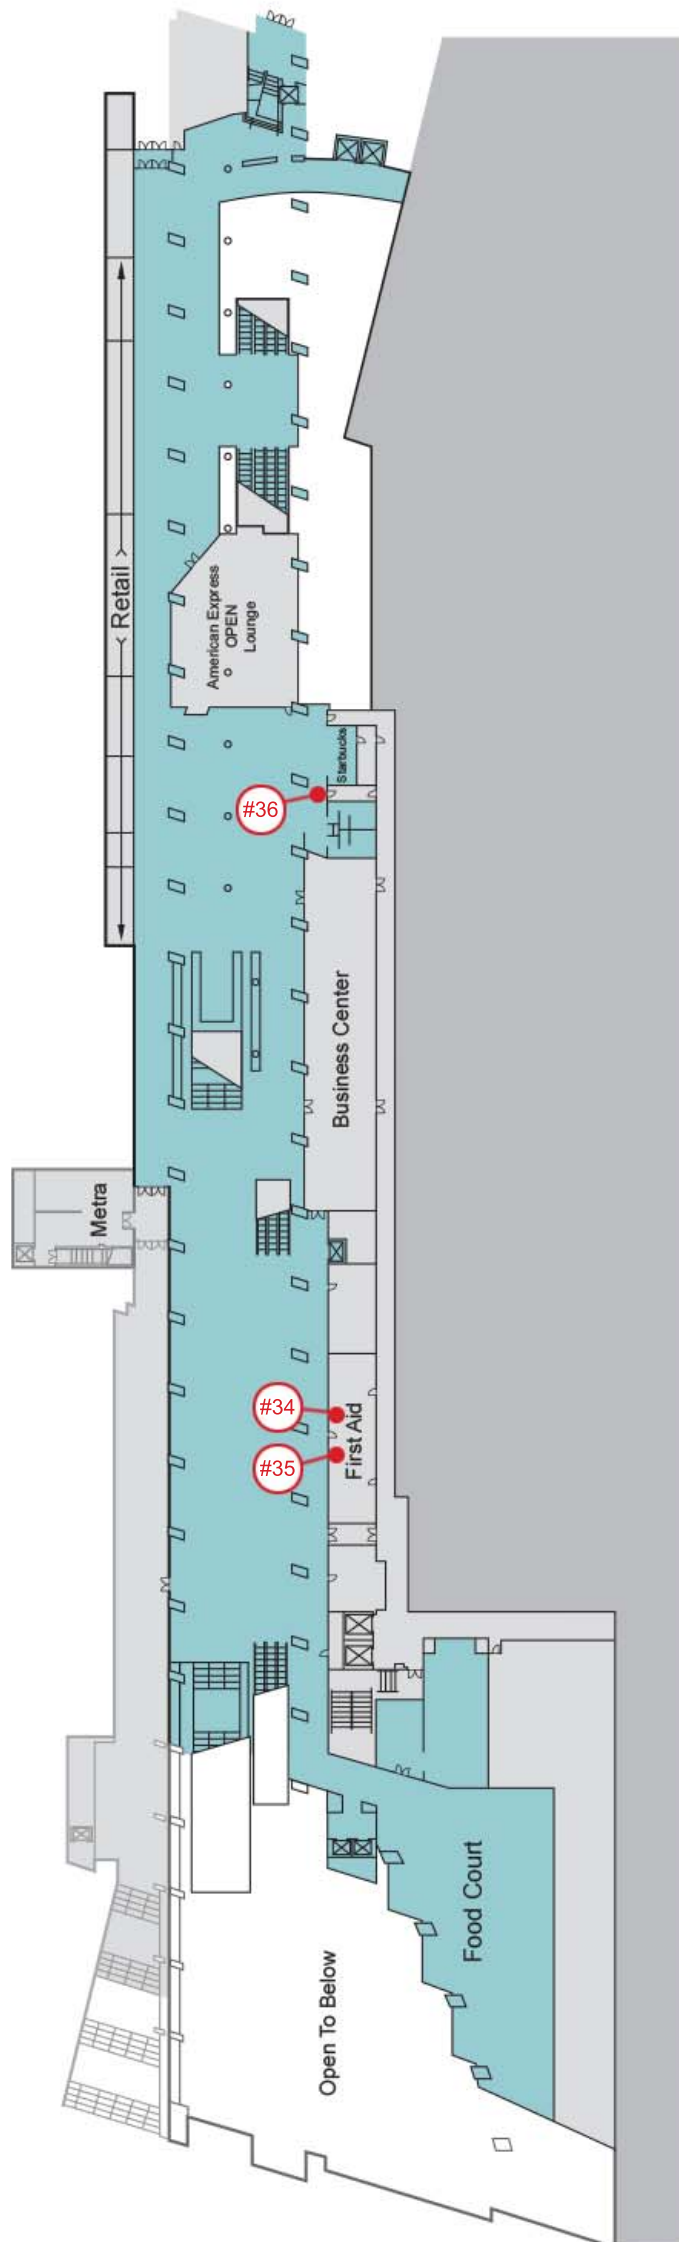

AED Locations - Lakeside Center - Level 1

AED Locations - Lakeside Center - Level 2

AED Locations - Lakeside Center - Level 3

AED Locations - Lakeside Center - Level 4

#09

On Level 3 by
the concierge desk

#10

On Level 3 by
across from the restrooms

AED Locations - North Building - Level 1

AED Locations - North Building - Level 2

AED Locations - North Building - Level 3

AED Locations - North Building - Level 4

AED Locations - South Building - Level 1

AED Locations - South Building - Level 2.5

AED Locations - South Building - Level 3

AED Locations - South Building - Level 4

AED Locations - South Building - Level 5

AED Locations - West Building - Level 1

AED Locations - West Building - Level 2

AED Locations - West Building - Level 3

AED Locations - West Building - Level 4

AED Locations - West Building - Level 5

Rooftop Garden (Covered)
8,320 sq. ft.
772 sq. meters
(approx 26' x 320')