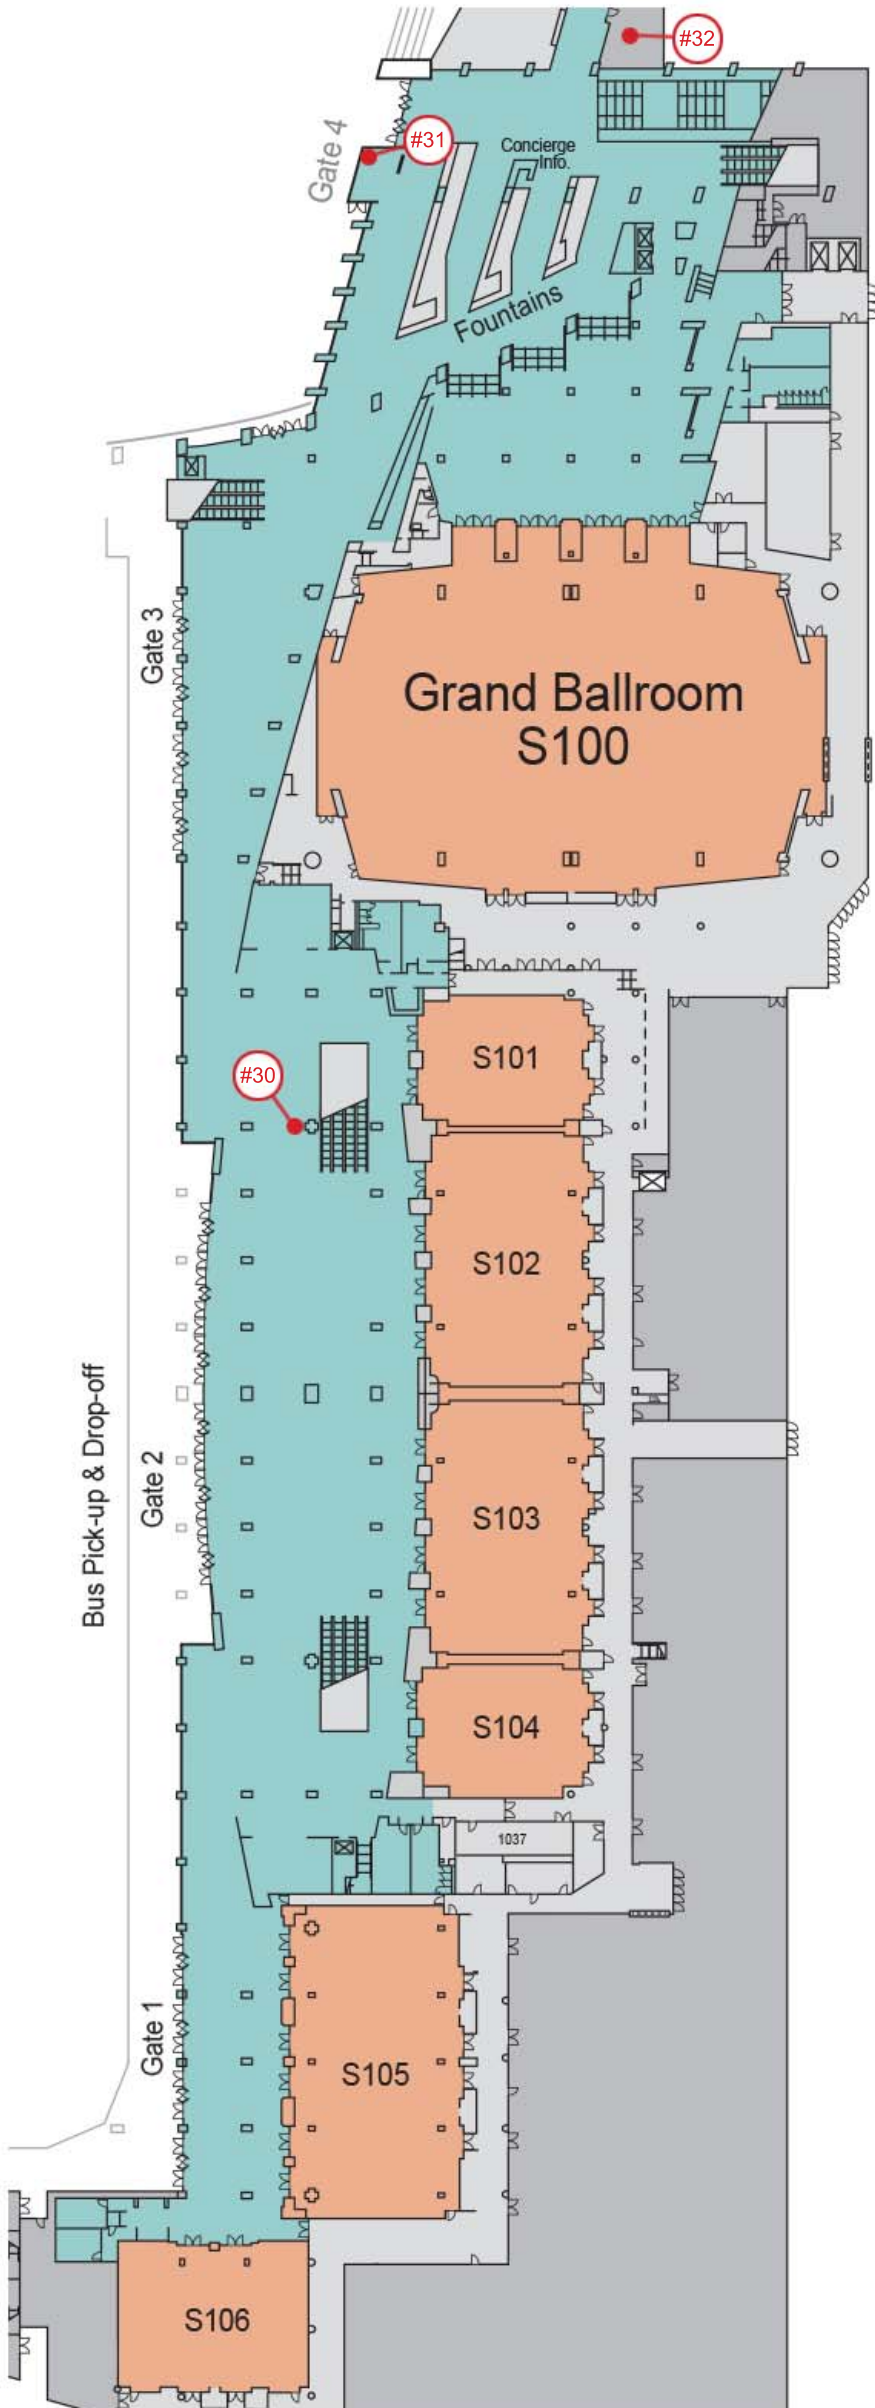

AED Locations - Lakeside Center - Level 1

AED Locations - Lakeside Center - Level 2

AED Locations - Lakeside Center - Level 3

AED Locations - Lakeside Center - Level 4

#09

On Level 3 by
the concierge desk

#10

On Level 3 by
across from the restrooms

AED Locations - North Building - Level 1

AED Locations - North Building - Level 2

AED Locations - North Building - Level 3

AED Locations - North Building - Level 4

AED Locations - South Building - Level 1

AED Locations - South Building - Level 2.5

AED Locations - South Building - Level 3

AED Locations - South Building - Level 4

AED Locations - South Building - Level 5

AED Locations - West Building - Level 1

West Garden
(Not Covered)
2,220 sq. ft.
206 sq. meters
(approx 10' x 222')

East Garden
(Not Covered)
880 sq. ft.
80 sq. meters
(approx 10' x 88')