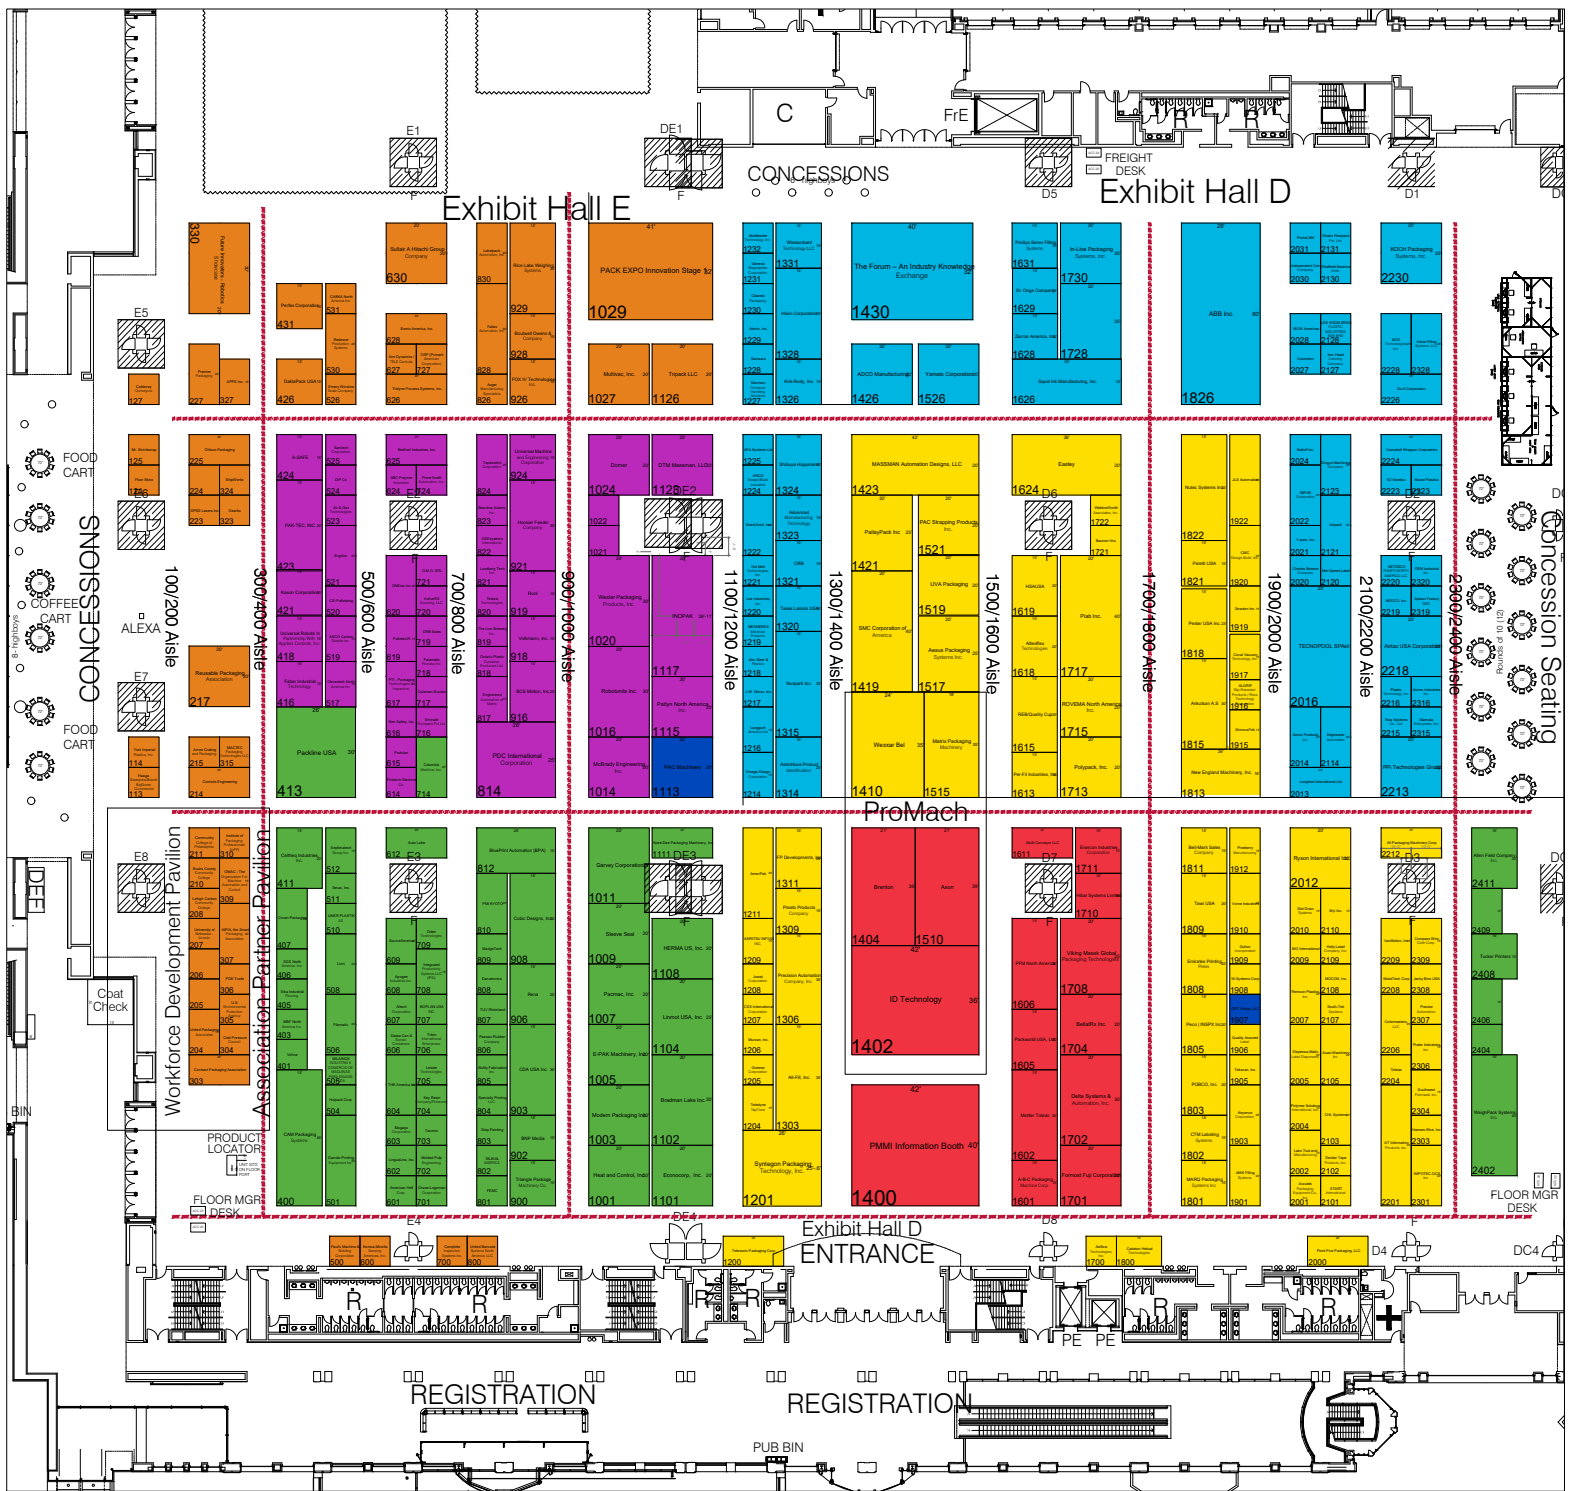

In-Bound Color Coding

- = Red Thurs, February 27th 12:30 PM
- = Yellow Fri, February 28th 7:00 AM
- = Blue Fri, February 28th 12:30 PM
- = Green Sat, February 29th 12:30 PM
- = Purple Sat, February 29th 2:30 PM
- = Orange Sat, February 29th 4:30 PM
- = Pink Sun, March 1st 8:00 AM
- = Dark Blue Mon, March 2nd 8:00 AM

AS OF 02-14-2020

NO FREIGHT AISLE