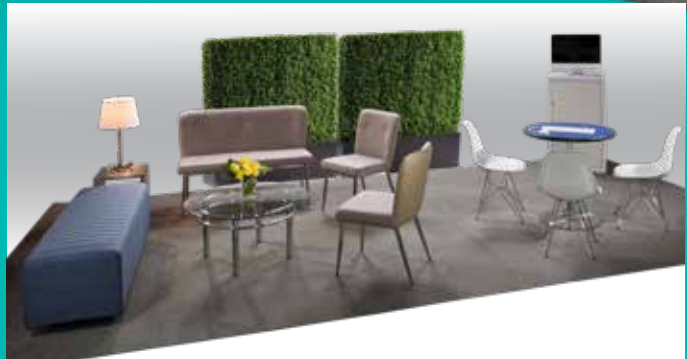

10'x20' Hopi Lounge & Zenith Café Booth

DELIVERING TRADE SHOW SOLUTIONS YOU CAN COUNT ON.