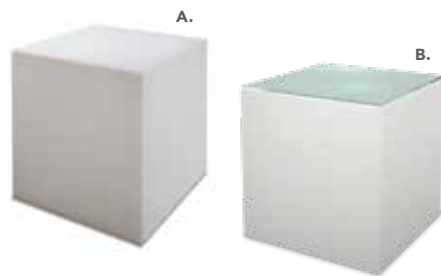

LED light available in white, red, green, blue and rolling color.