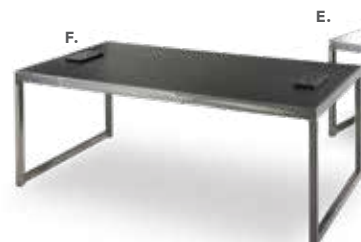

Powered Tables

**Ventura Powered
Bar Tables**
72.25"L 26.25"D 42"H
(silver frame)
A) VNTWHT (white top)
B) VNTBLK (black top)

**Ventura Powered
Café Tables**
72.25"L 26.25"D 30"H
(silver frame)
C) VNTCBK (black top)
D) VNTCWH (white top)

**Sydney Powered
Cocktail Tables**
48"L 26"D 18"H
(brushed steel)
E) C1WP (white)
F) C1YP (black)