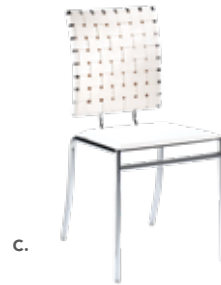

Styles & Shapes

C.

**A) CS8
Berlin Chair**
(black, white)
18"L 22"D 32"H

**B) CS4
Syntax Chair**
(black, chrome)
23"L 19"D 32.25"H

**C) XCHR
Christopher Chair**
(white vinyl, chrome)
17"L 19"D 35"H

**D) SC3
Brewer Chair**
(onyx, black)
20"L 20"D 32"H

**E) XC6
Altura Guest Chair**
(black crepe)
25"L 20"D 34"H

**F) RSTDIN
Rustique Chair w/arms**
(gunmetal)
20"L 18"D 31"H

**G) SC10
Razor Armless Chair**
(white)
15.38"L 15.5"D 30.5"H

**H) BLDCSB
Blade Chair**
(sky blue)
20.5"L 19"D 30.5"H

**I) BLDCRD
Blade Chair**
(red)
20.5"L 19"D 30.5"H

Mix & Match

Create the ultimate seating configuration. Choose from a variety of shapes and sizes to design the perfect look.

J) LUCHCL Lucent Chair (frosted, acrylic) 19.5"L 19.75"D 32.5"H
K) DUET Duet Chair (black, chrome) 21"L 23"D 33"H