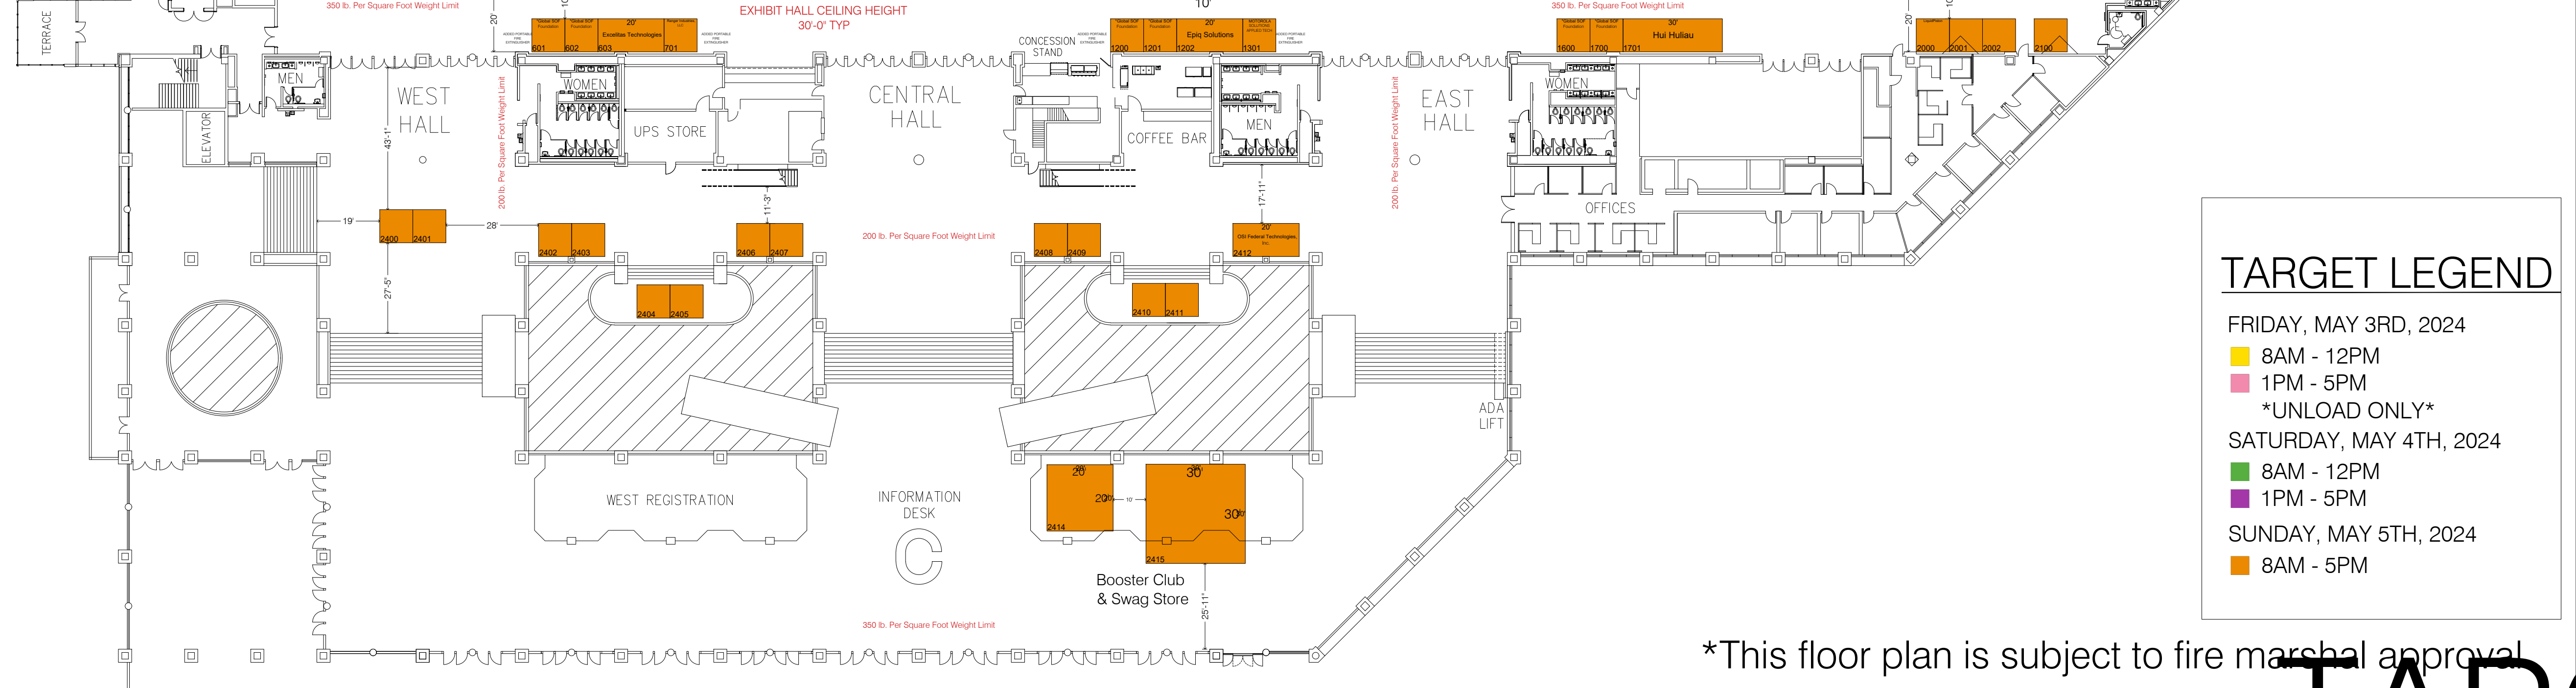

3rd level

2nd level

TARGET LEGEND

FRIDAY, MAY 3RD, 2024

- 8AM - 12PM
- 1PM - 5PM
- *UNLOAD ONLY*

SATURDAY, MAY 4TH, 2024

- 8AM - 12PM
- 1PM - 5PM

SUNDAY, MAY 5TH, 2024

- 8AM - 5PM

*This floor plan is subject to fire marshal approval

Current As Of: 12-05-2023
Job No.: 2405008
Drawn By: SA/LR
Scale: Fit To Page
J:_Floor_Plans\2024_Floor_Plans\SOF24\CAD\SOF24_12-05-23.dwg

SOF Week 2024

May 7 - 9, 2024

Tampa Convention Center

East, Central and West Halls
Tampa, Florida

SHOW INFORMATION	
MOVE IN DATE	05/02/2024
MOVE OUT DATE	05/10/2024
SHOW DATE	05/07-05/09/2024
PROJECT MANAGER	JAYLEE PRATER
CONTACT	913.526.7240
FLOOR PLANNER	STEVEN AGUILAR
CONTACT	210.288.4483

THE EXPO GROUP

theexpogroup.com | 972.580.9000

Disclaimer
Every effort has been made to ensure the accuracy of all information contained on this floor plan. However no warranties, either expressed or implied are made with respect to this floor plan. If the location of building columns, utilities or other architectural components of the facility is a consideration in the construction or usage of an exhibit, it is the sole responsibility of the exhibitor to physically inspect the facility to verify all dimensions and locations.