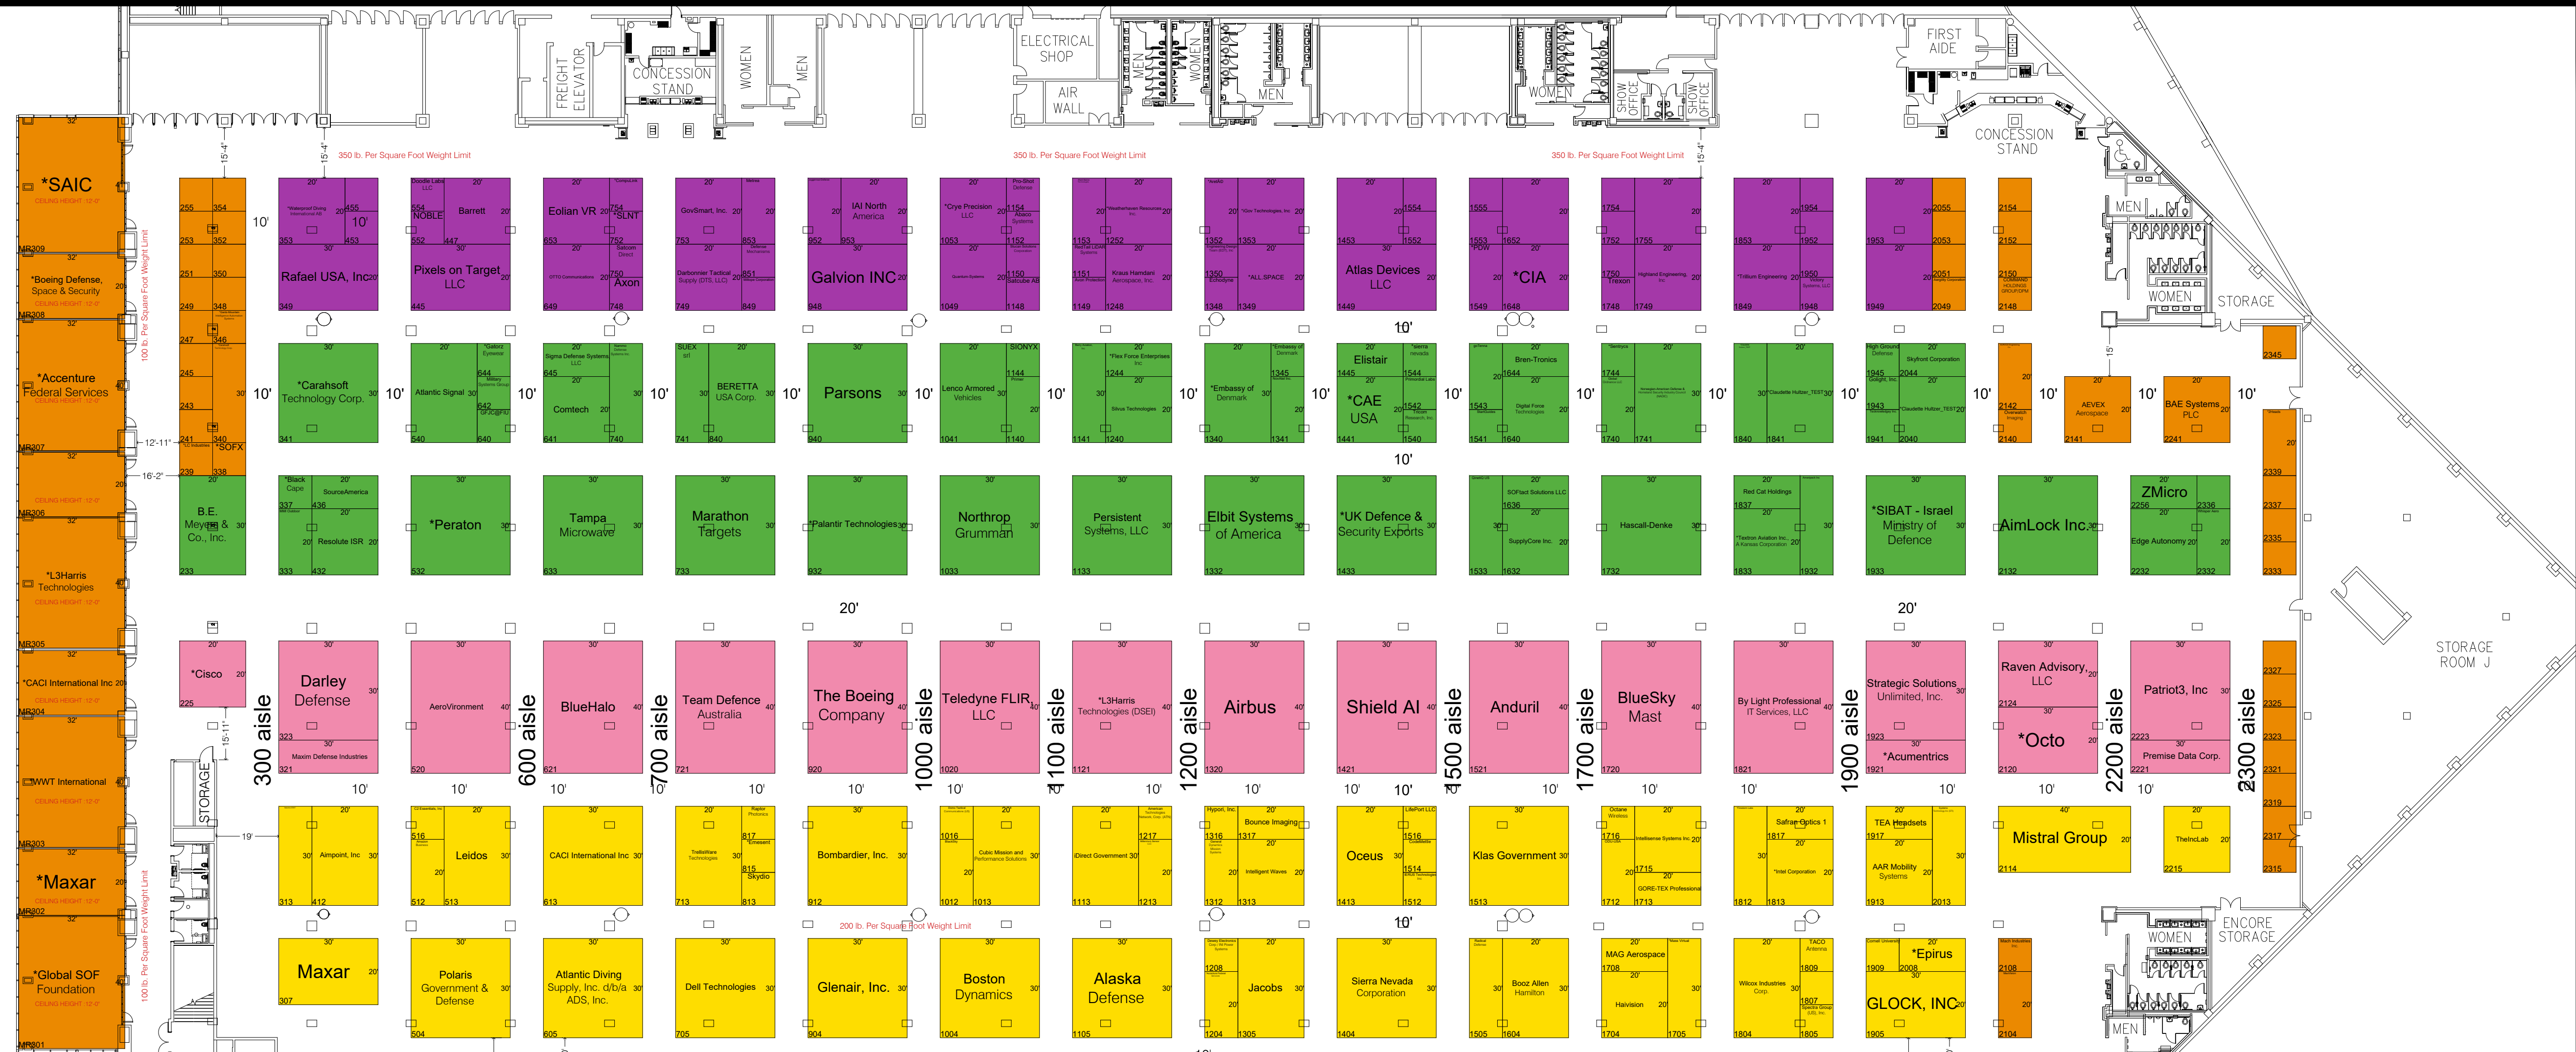

3rd level

2nd level

TARGET LEGEND

FRIDAY, MAY 3RD, 2024

- 8AM - 12PM
- 1PM - 5PM
- *UNLOAD ONLY*

SATURDAY, MAY 4TH, 2024

- 8AM - 12PM
- 1PM - 5PM

SUNDAY, MAY 5TH, 2024

- 8AM - 5PM

*This floor plan is subject to fire marshal approval

Current As Of: 12-05-2023
Job No.: 2405008
Drawn By: SA/LR
Scale: Fit To Page
J:_Floor_Plans\2024_Floor_Plans\SOF24\CAD\SOF24_12-05-23.dwg

SOF Week 2024

May 7 - 9, 2024

Tampa Convention Center

East, Central and West Halls
Tampa, Florida

SHOW INFORMATION	
MOVE IN DATE	05/02/2024
MOVE OUT DATE	05/10/2024
SHOW DATE	05/07-05/09/2024
PROJECT MANAGER	JAYLEE PRATER
CONTACT	913.526.7240
FLOOR PLANNER	STEVEN AGUILAR
CONTACT	210.288.4483