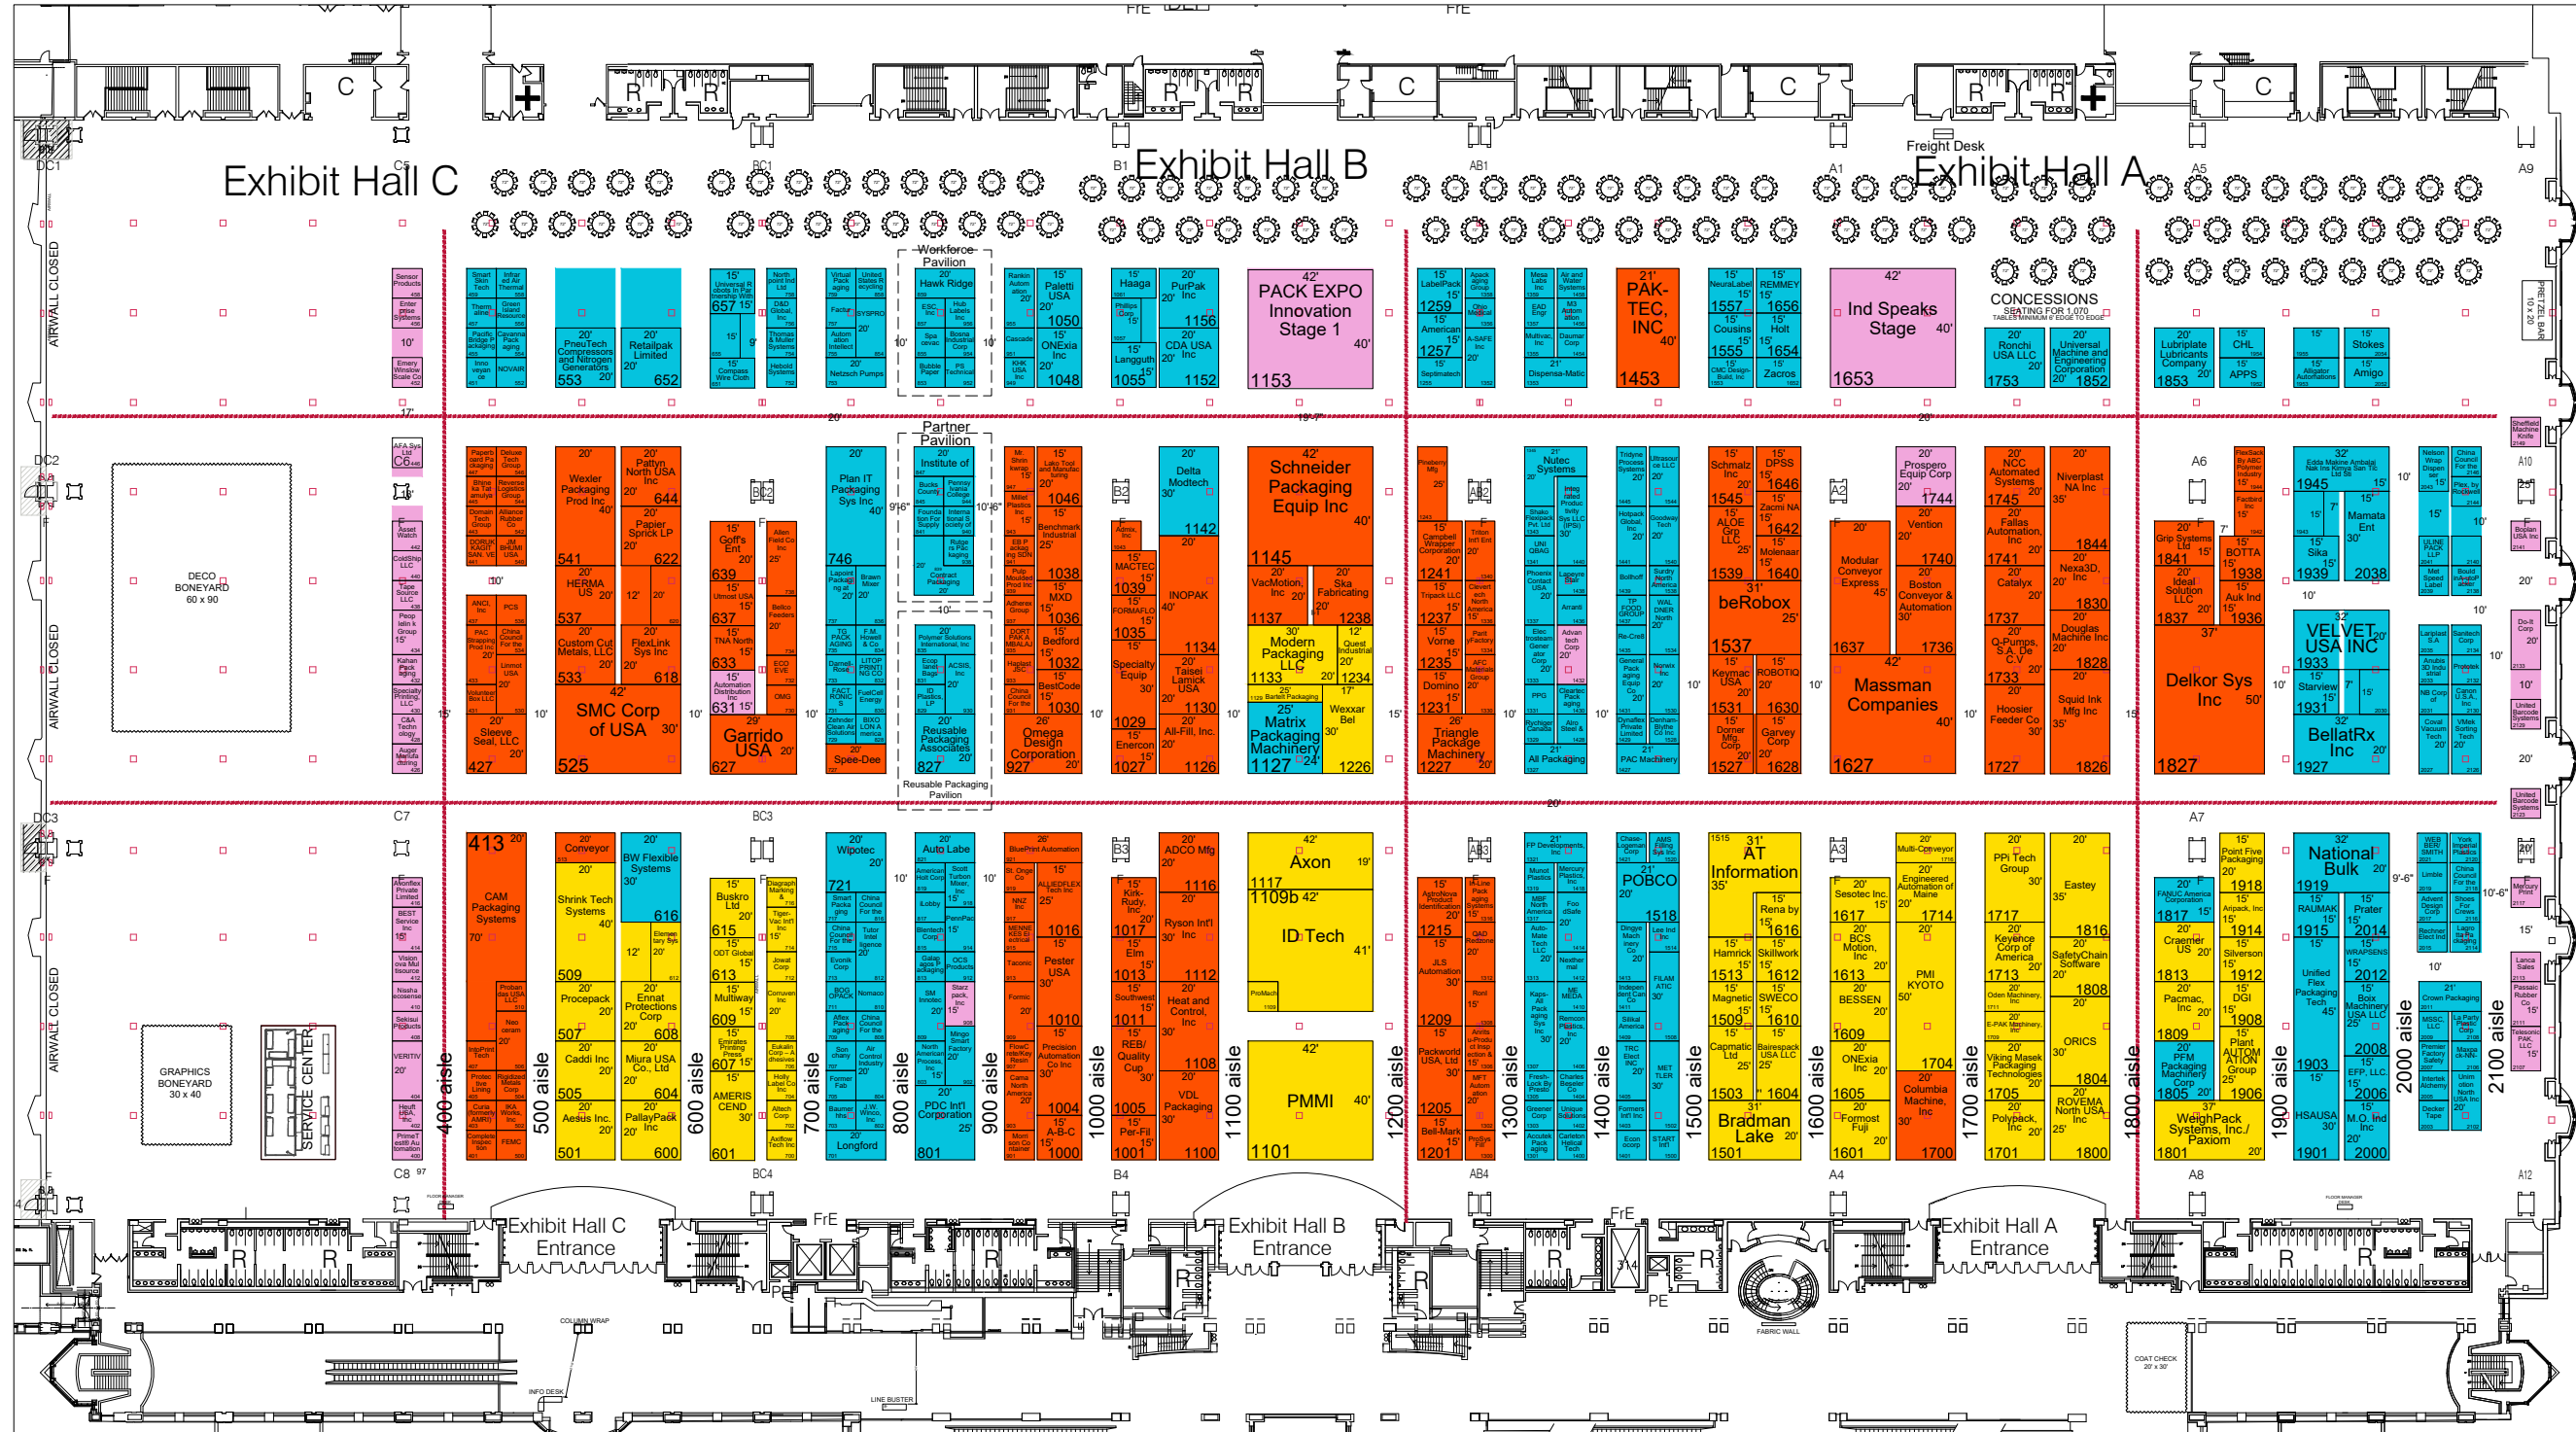

March 18-20, 2024
 Pennsylvania Convention Center
 Philadelphia, PA USA

OUTBOUND TARGET FLOOR PLAN

DRAWING UPDATED AS OF 03-05-2024

OUTBOUND

- WEDNESDAY - MARCH 20
LAST IN / FIRST OUT
- THURSDAY - MARCH 21
- FRIDAY - MARCH 22
- SATURDAY - MARCH 23

*This floor plan is subject to fire marshal approval.