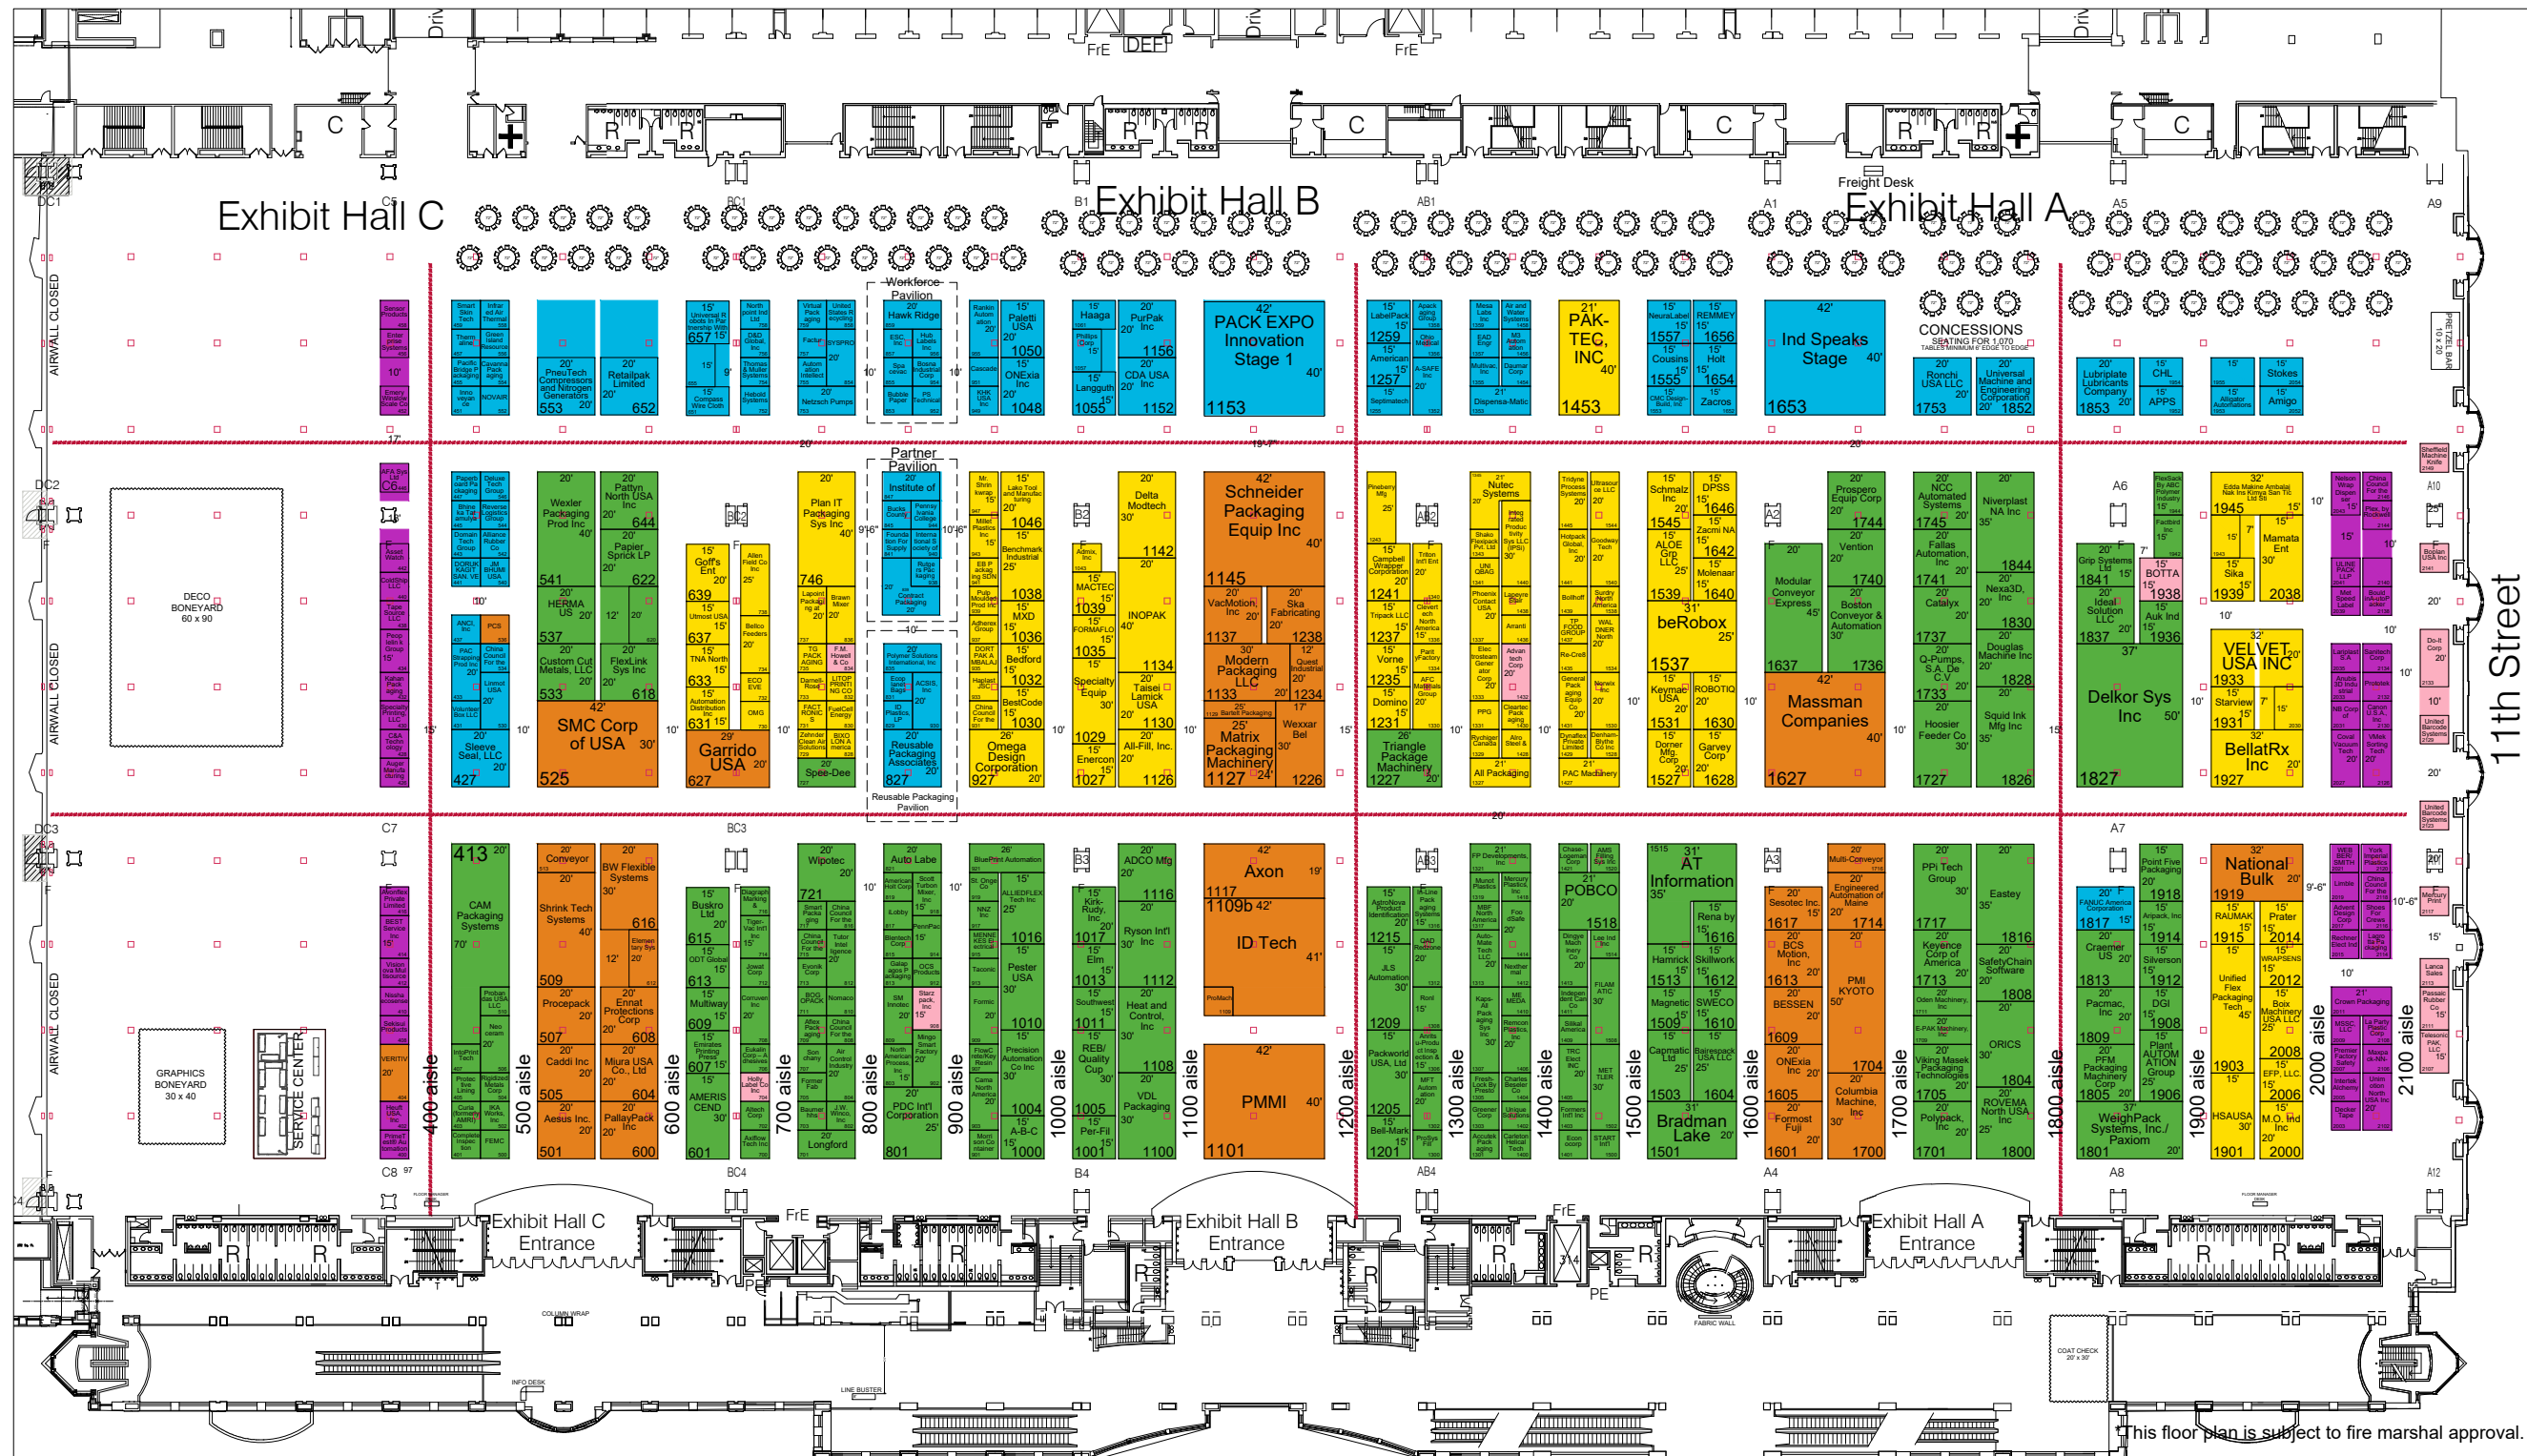

March 18-20, 2024
 Pennsylvania Convention Center
 Philadelphia, PA USA

INBOUND TARGET FLOOR PLAN

DRAWING UPDATED AS OF 03-05-2024

INBOUND

- THURSDAY - MARCH 14, 12:30PM
- FRIDAY - MARCH 15, 7 AM
- FRIDAY - MARCH 15, 12:30 PM
- SATURDAY - MARCH 16, 7 AM
- SATURDAY - MARCH 16, 12:30 PM
- SUNDAY - MARCH 17
LAST IN / FIRST OUT

11th Street

This floor plan is subject to fire marshal approval.