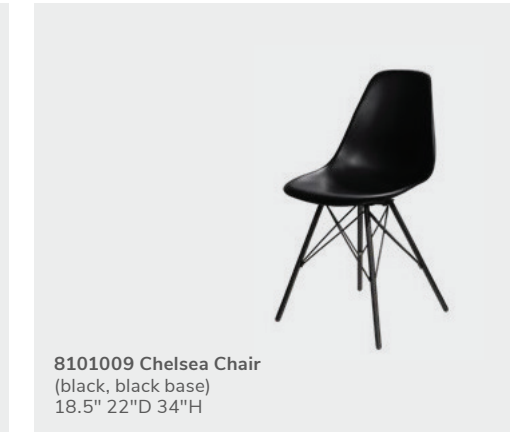

## Chelsea Barstools and Chairs

Mix and match to style around your brand.

8101019 Chelsea Barstool  
(blue, black base)  
18.5"L 22"D 46"H

8101006 Chelsea Barstool  
(black, black base)  
18.5"L 22"D 46"H

8101037 Chelsea Chair  
(blue, black base)  
18.5" 22"D 34"H

8101009 Chelsea Chair  
(black, black base)  
18.5" 22"D 34"H

8101020 Chelsea Barstool  
(yellow, black base)  
18.5"L 22"D 46"H

8101007 Chelsea Barstool  
(gray, black base)  
18.5"L 22"D 46"H

8101038 Chelsea Chair  
(yellow, black base)  
18.5" 22"D 34"H

8101010 Chelsea Chair  
(gray, black base)  
18.5" 22"D 34"H

8101021 Chelsea Barstool  
(orange, black base)  
18.5"L 22"D 46"H

8101008 Chelsea Barstool  
(walnut, black base)  
18.5"L 22"D 46"H