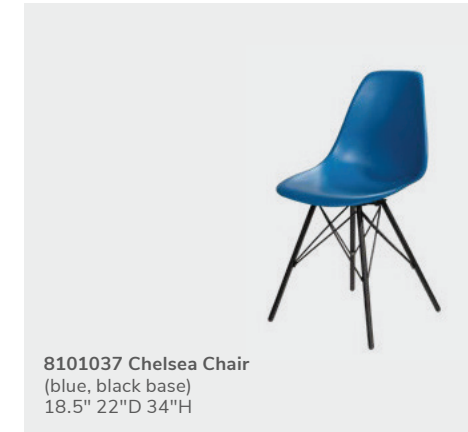

## Chelsea Barstools and Chairs

Mix and match to style around your brand.

8101019 Chelsea Barstool  
(blue, black base)  
18.5"L 22"D 46"H

8101006 Chelsea Barstool  
(black, black base)  
18.5"L 22"D 46"H

8101037 Chelsea Chair  
(blue, black base)  
18.5" 22"D 34"H

8101009 Chelsea Chair  
(black, black base)  
18.5" 22"D 34"H

8101020 Chelsea Barstool  
(yellow, black base)  
18.5"L 22"D 46"H

8101007 Chelsea Barstool  
(gray, black base)  
18.5"L 22"D 46"H

8101038 Chelsea Chair  
(yellow, black base)  
18.5" 22"D 34"H

8101010 Chelsea Chair  
(gray, black base)  
18.5" 22"D 34"H

8101021 Chelsea Barstool  
(orange, black base)  
18.5"L 22"D 46"H

8101008 Chelsea Barstool  
(walnut, black base)  
18.5"L 22"D 46"H