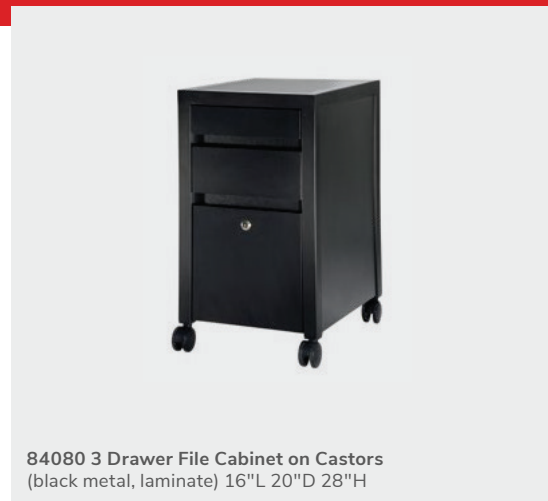

## Product Kiosk & Display

**75032 Display Cube—Large**  
(black) 24"W 24"L 42"H

**75031 Display Cube—Medium**  
(black) 18"W 18"L 36"H

**75030 Display Cube—Small**  
(black) 12"W 12"L 42"H

**220121 Chrome Stanchion with 8' Retractable Belt**  
(black, belt) 42"H

**220118 Chrome Sign Holder**  
sign holds 22"W 28"H graphic

**84080 3 Drawer File Cabinet on Castors**  
(black metal, laminate) 16"L 20"D 28"H

**8503001 Large Refrigerator**  
(white) 14.0 cubic feet  
28"L 28"D 64"H