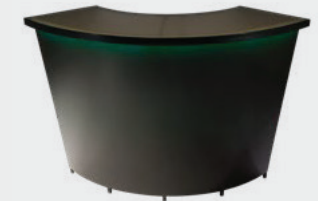

(green-lit)