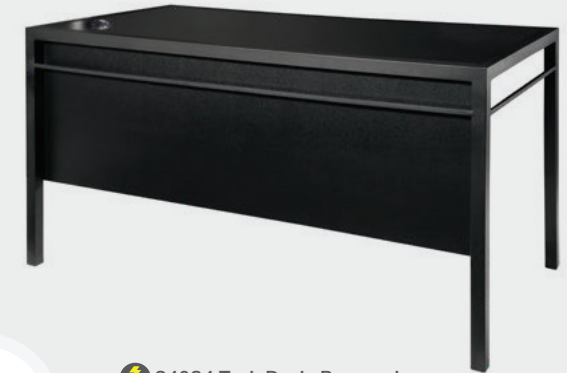

84084 Tech Desk, Powered
(black metal, laminate)
60"L 30"D 30"H

Please Note: Customer is responsible for providing labor and an electrical power source to the furniture. One 110V power source is required for each charging panel. Two charging units can be daisy-chained together. 10A max per charging panel.