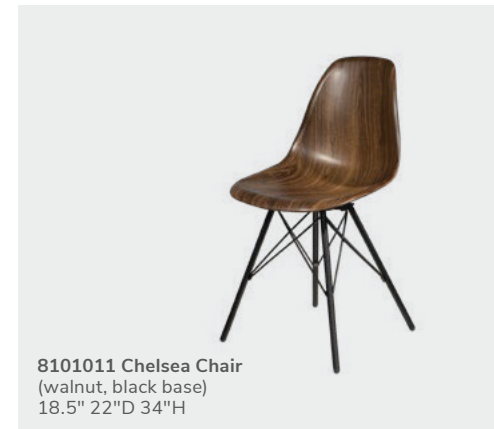

# Side chairs

Add color to create one-of-a-kind spaces.

8101037 Chelsea Chair  
(blue, black base)  
18.5" 22"D 34"H

8101009 Chelsea Chair  
(black, black base)  
18.5" 22"D 34"H

8101038 Chelsea Chair  
(yellow, black base)  
18.5" 22"D 34"H

8101010 Chelsea Chair  
(gray, black base)  
18.5" 22"D 34"H

8101039 Chelsea Chair  
(orange, black base)  
18.5" 22"D 34"H

8101011 Chelsea Chair  
(walnut, black base)  
18.5" 22"D 34"H