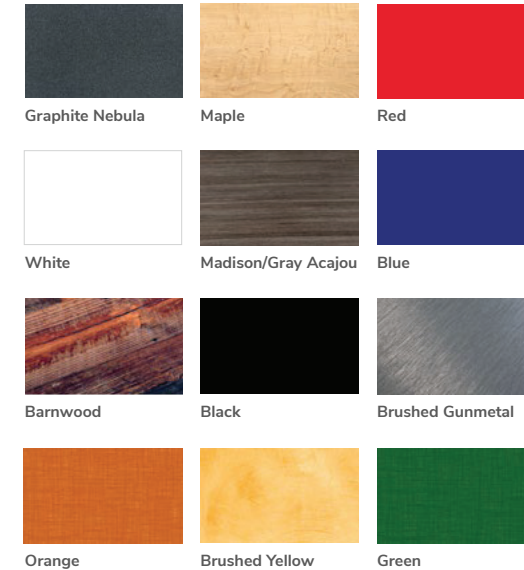

Café Tables

B) Hydraulic Chrome Base 30"RND 29"H

- 820923 (graphite nebula)
- 8201208 (maple)
- 820921 (red)
- 8201223 (white)
- 820241 (Madison/gray acajou)
- 820940 (blue)
- 820942 (barnwood)
- 8201231 (black)
- 8201230 (brushed gunmetal)
- 8201233 (orange)
- 8201234 (brushed yellow)
- 8201232 (green)

36"RND 29"H
8201209 (graphite nebula)
8201206 (maple)
820126 (white)
8201242 (black)