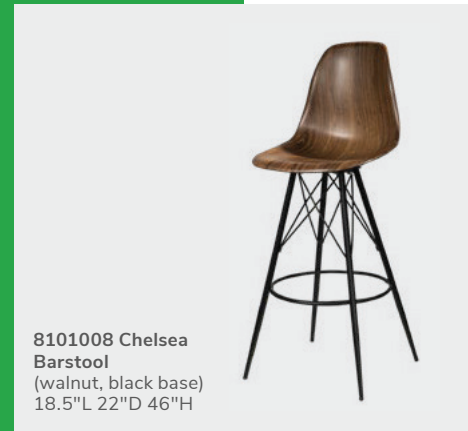

## Chelsea Barstools and Chairs

Mix and match to style around your brand.

8101019 Chelsea Barstool  
(blue, black base)  
18.5"L 22"D 46"H

8101006 Chelsea Barstool  
(black, black base)  
18.5"L 22"D 46"H

8101037 Chelsea Chair  
(blue, black base)  
18.5" 22"D 34"H

8101009 Chelsea Chair  
(black, black base)  
18.5" 22"D 34"H

8101020 Chelsea Barstool  
(yellow, black base)  
18.5"L 22"D 46"H

8101007 Chelsea Barstool  
(gray, black base)  
18.5"L 22"D 46"H

8101038 Chelsea Chair  
(yellow, black base)  
18.5" 22"D 34"H

8101010 Chelsea Chair  
(gray, black base)  
18.5" 22"D 34"H

8101021 Chelsea Barstool  
(orange, black base)  
18.5"L 22"D 46"H

8101008 Chelsea Barstool  
(walnut, black base)  
18.5"L 22"D 46"H