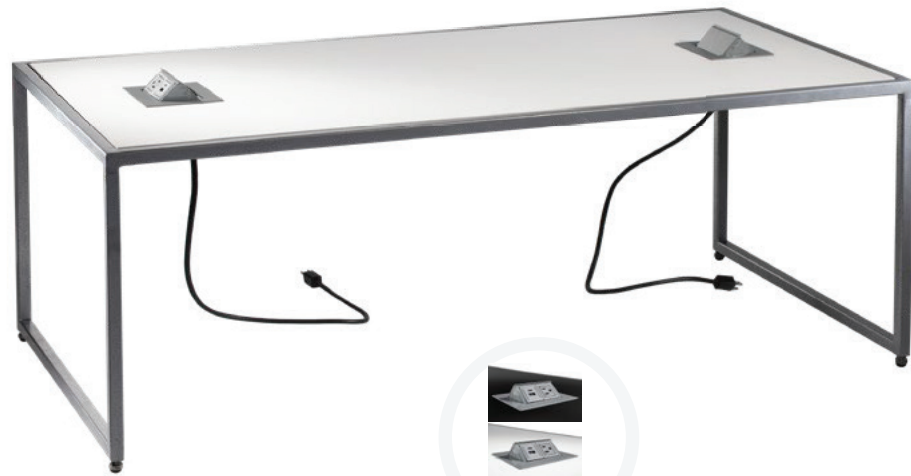

# Power seating and tables

Demos displayed powerfully.

 Denotes AC and USB charging outlets

**Please Note:** Customer is responsible for providing labor and an electrical power source to the furniture. One 110V power source is required for each charging panel. Two charging units can be daisy-chained together. 10A max per charging panel.

# Power seating and tables

Invite attendees to recharge.

 Denotes AC and USB charging outlets

 Adelaide Powered Cocktail Tables  
82089 (black top, silver)  
82090 (white top, silver)  
48.875"L 25.375"D 18"H

 Powered Locking Pedestal  
White  
85061 24"L 24"D 36"H  
85063 24"L 24"D 42"H  
Black  
85060 24"L 24"D 36"H  
85062 24"L 24"D 42"H

(The flip-top electrical units rotate 180 degrees, allowing devices to be charged from inside the locked cabinet or on the surface.)