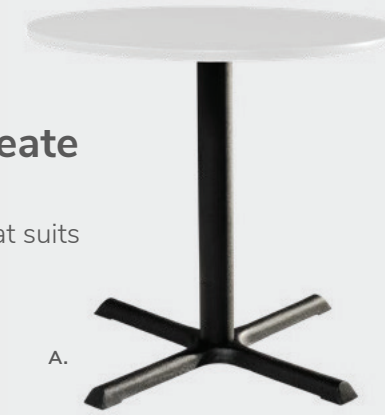

B.

A.

8201220 (white)