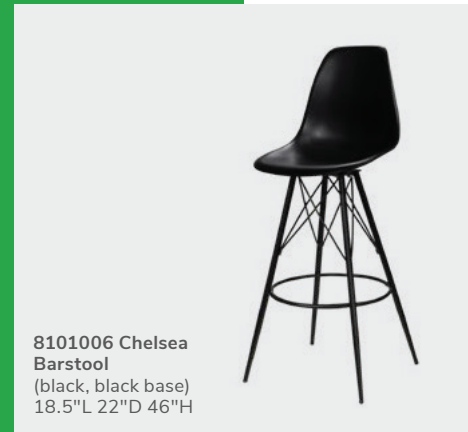

## Chelsea Barstools and Chairs

Mix and match to style around your brand.

8101019 Chelsea Barstool  
(blue, black base)  
18.5"L 22"D 46"H

8101006 Chelsea Barstool  
(black, black base)  
18.5"L 22"D 46"H