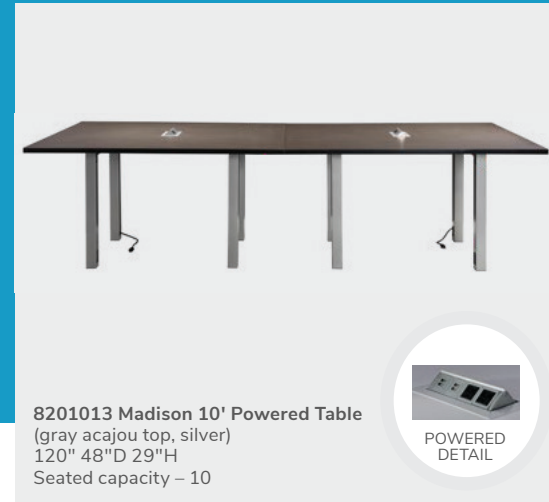

Conference tables

There is room at the table.

810175 Genesis Chair
(black fabric, black)
27.5"L 27.5"D 40-43.5"H Adjustable

820263 Madison 10' Table
(gray acajou) 120"L 48"D 29"H
Seated capacity – 10