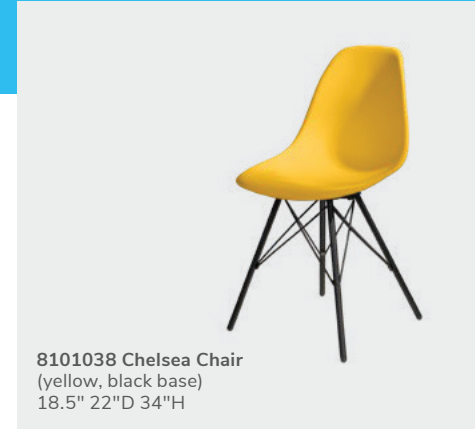

# Side chairs

Add color to create one-of-a-kind spaces.

8101037 Chelsea Chair  
(blue, black base)  
18.5" 22"D 34"H

8101009 Chelsea Chair  
(black, black base)  
18.5" 22"D 34"H

8101038 Chelsea Chair  
(yellow, black base)  
18.5" 22"D 34"H

8101010 Chelsea Chair  
(gray, black base)  
18.5" 22"D 34"H

8101039 Chelsea Chair  
(orange, black base)  
18.5" 22"D 34"H

8101011 Chelsea Chair  
(walnut, black base)  
18.5" 22"D 34"H