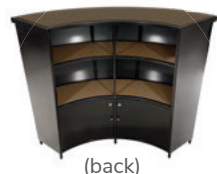

Bars and counters

Create a welcoming environment.

Midtown Powered Counter
60"L 18"D 42"H (pewter, glass)
850103 (unlighted)
850102 (lighted with plug-in)

Metallic pewter gray curved counter with taupe-colored glass top features two AC outlets, three USB charging outlets, locking storage cabinet and two shelves.