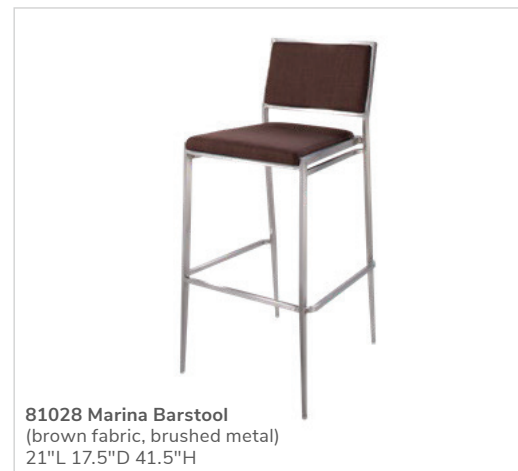

Barstools

A timeless silhouette reliable for any setting.