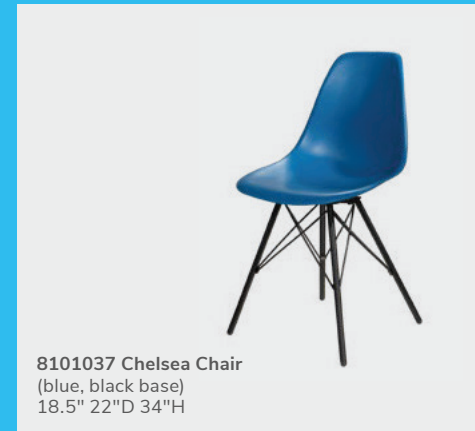

# Side chairs

Add a little something extra.

Chelsea Chair  
p. | 20

New

# Side chairs

Add color to create one-of-a-kind spaces.

8101037 Chelsea Chair  
(blue, black base)  
18.5" 22"D 34"H

8101009 Chelsea Chair  
(black, black base)  
18.5" 22"D 34"H

8101038 Chelsea Chair  
(yellow, black base)  
18.5" 22"D 34"H