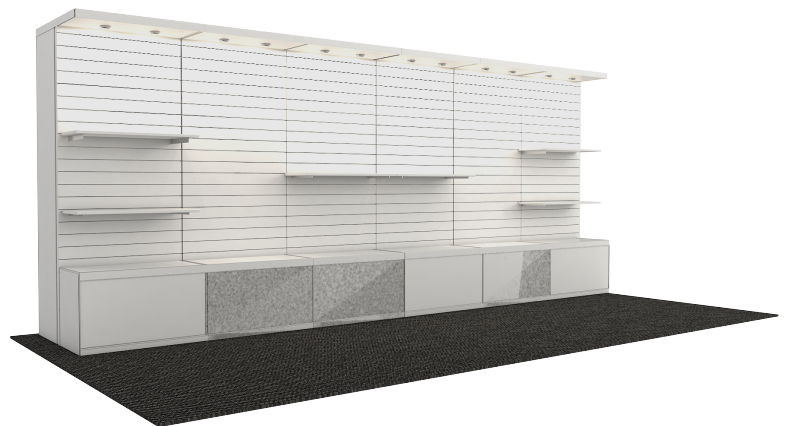

An exhibit rental can be a great choice if you are a new exhibitor, exhibit only occasionally, or change your look often.

No longer are you boxed into the same configuration. Powered by the beMatrix system, these exhibit options have the look and design of a custom-build exhibit, while having the modularity and possibilities of a system.

The underlying structure is hardly visible, leaving more space for graphics and giving you a near seamless design. Imagine: the polished look of custom for the price of a rental.

Enable close-up networking around fresh looking counters or launch your product demo to new heights with a sleek configuration.

EXCHANGE | 13000

10 x 10

10 x 20

FASHION | 6900

FASHION | 13600

FREEFORM | 7200

FREEFORM | 14400

FREEFORM W/ SLATWALL | 7000

LOUNGE | 5500

LOUNGE | 11000

10 x 10

10 x 20

SESSION | 7110

SESSION | 14445

SHOWCASE | 7900

SHOWCASE | 15800