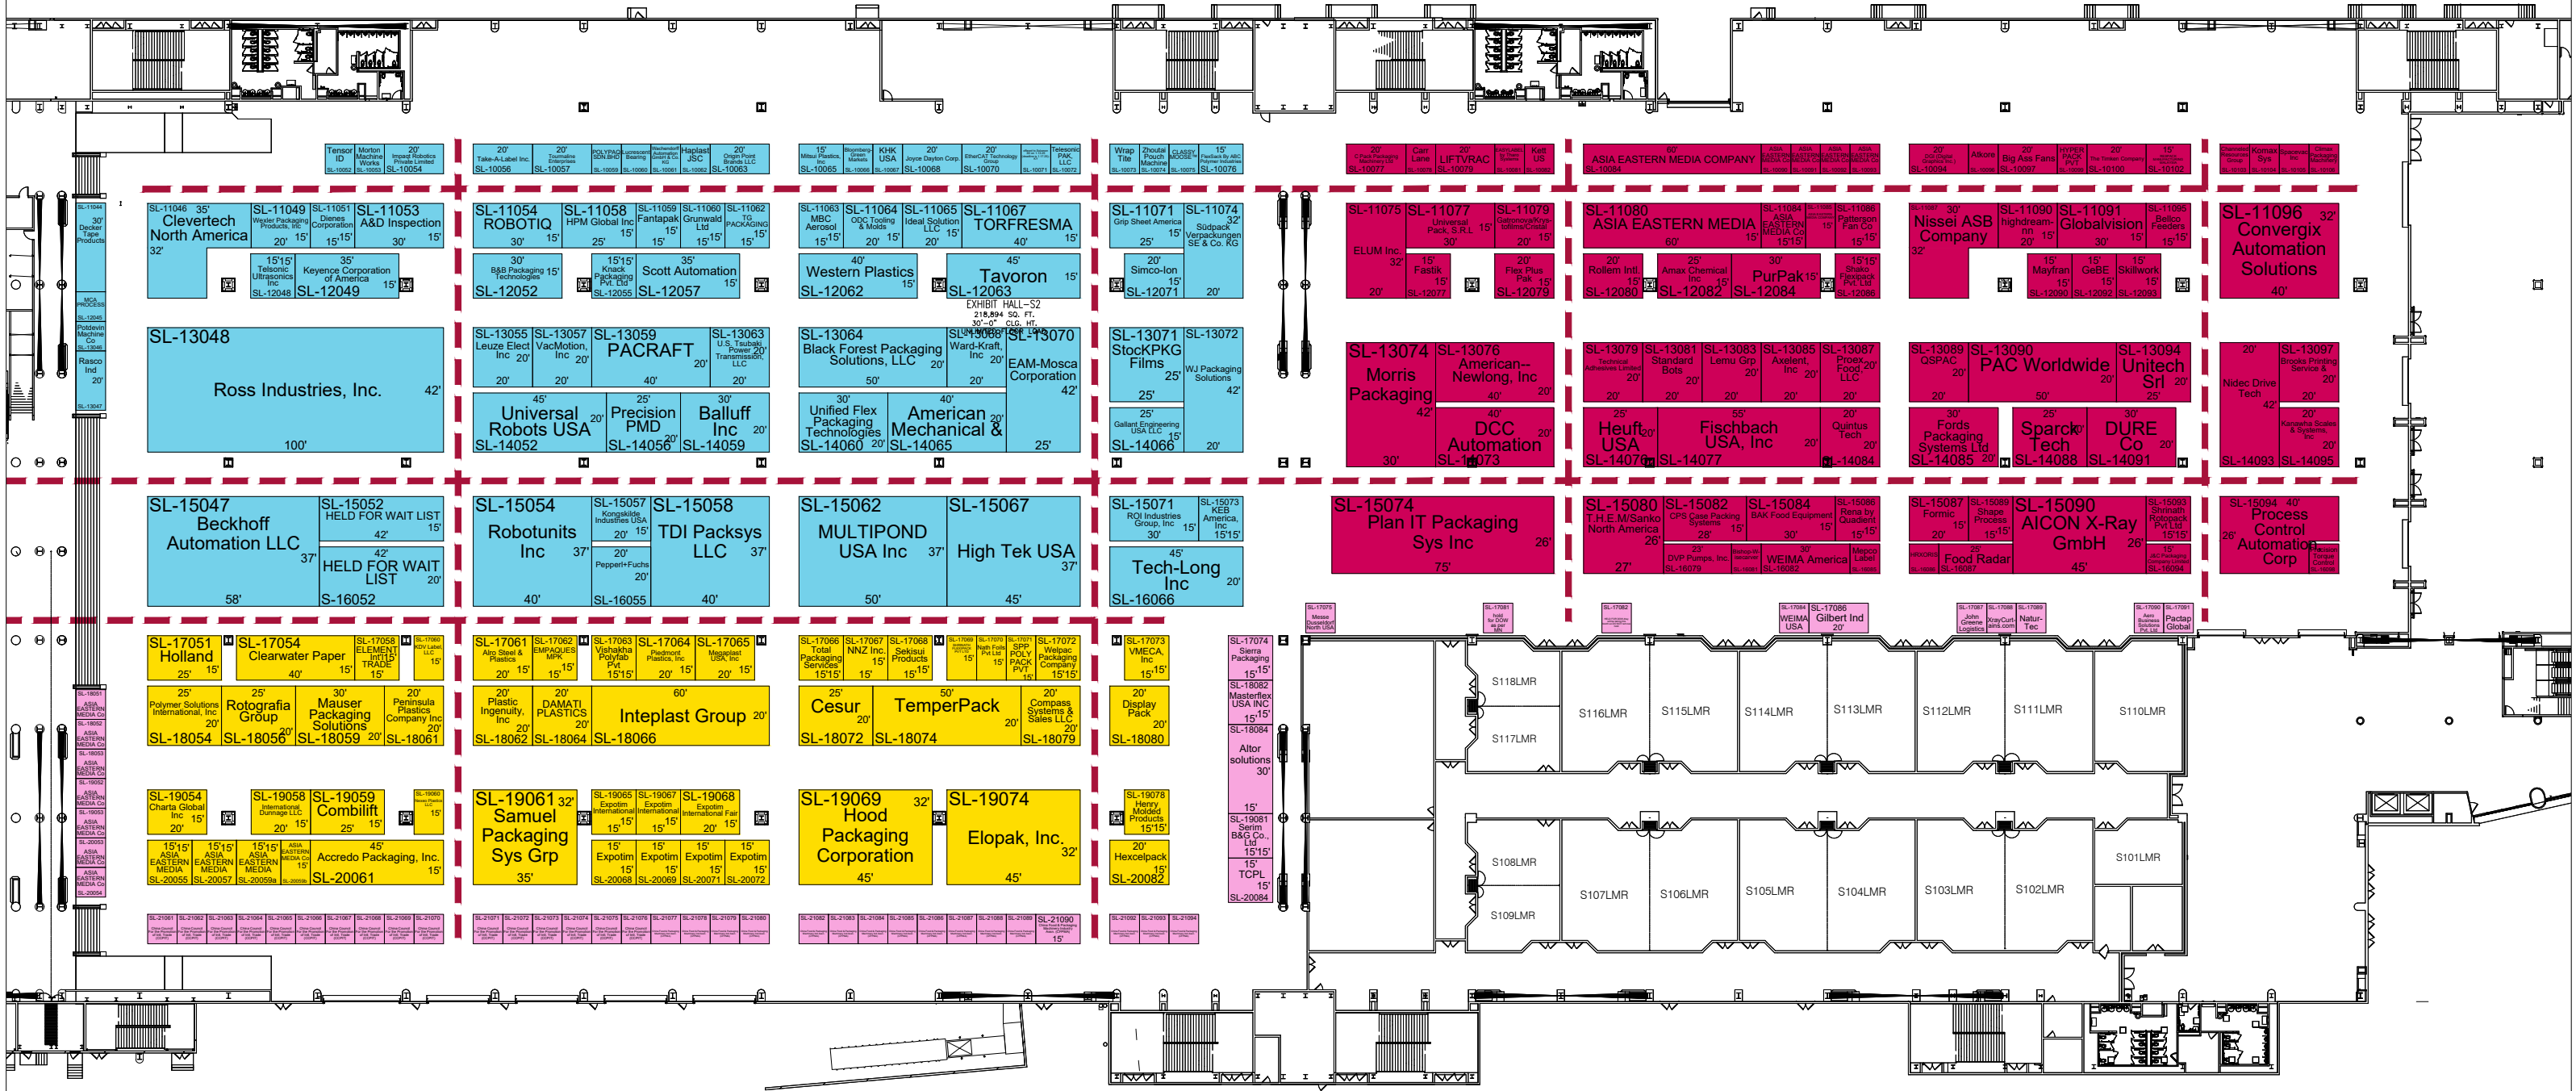

- = Pink Wed, Oct. 1st
Last In/ First Out
- = Yellow Thurs, Oct. 2nd
- = Blue Fri, Oct. 3rd
- = Red Sat, Oct. 4th

South Building, Halls S1

LAS VEGAS

September 29 - October 1, 2025
Las Vegas Convention Center
Las Vegas, Nevada USA

Lower South Building
As of 01-22-2025

NO FREIGHT AISLE

Out-Bound Color Coding

= Pink Wed, Oct. 1st
Last In/ First Out

= Yellow Thurs, Oct. 2nd

= Blue Fri, Oct. 3rd

= Red Sat, Oct. 4th

South Building, Hall S2

September 29 - October 1, 2025
Las Vegas Convention Center
Las Vegas, Nevada USA

Upper South Building
As of 01-22-2025

NO FREIGHT AISLE

Out-Bound Color Coding

- = Pink Wed, Oct. 1st
Last In/ First Out
- = Blue Fri, Oct. 3rd
- = Yellow Thurs, Oct. 2nd
- = Red Sat, Oct. 4th

South Building, Hall S3

Out-Bound Color Coding

- = Pink Wed, Oct. 1st
Last In/ First Out
- = Blue Fri, Oct. 3rd
- = Yellow Thurs, Oct. 2nd
- = Red Sat, Oct. 4th

September 29 - October 1, 2025
Las Vegas Convention Center
Las Vegas, Nevada USA