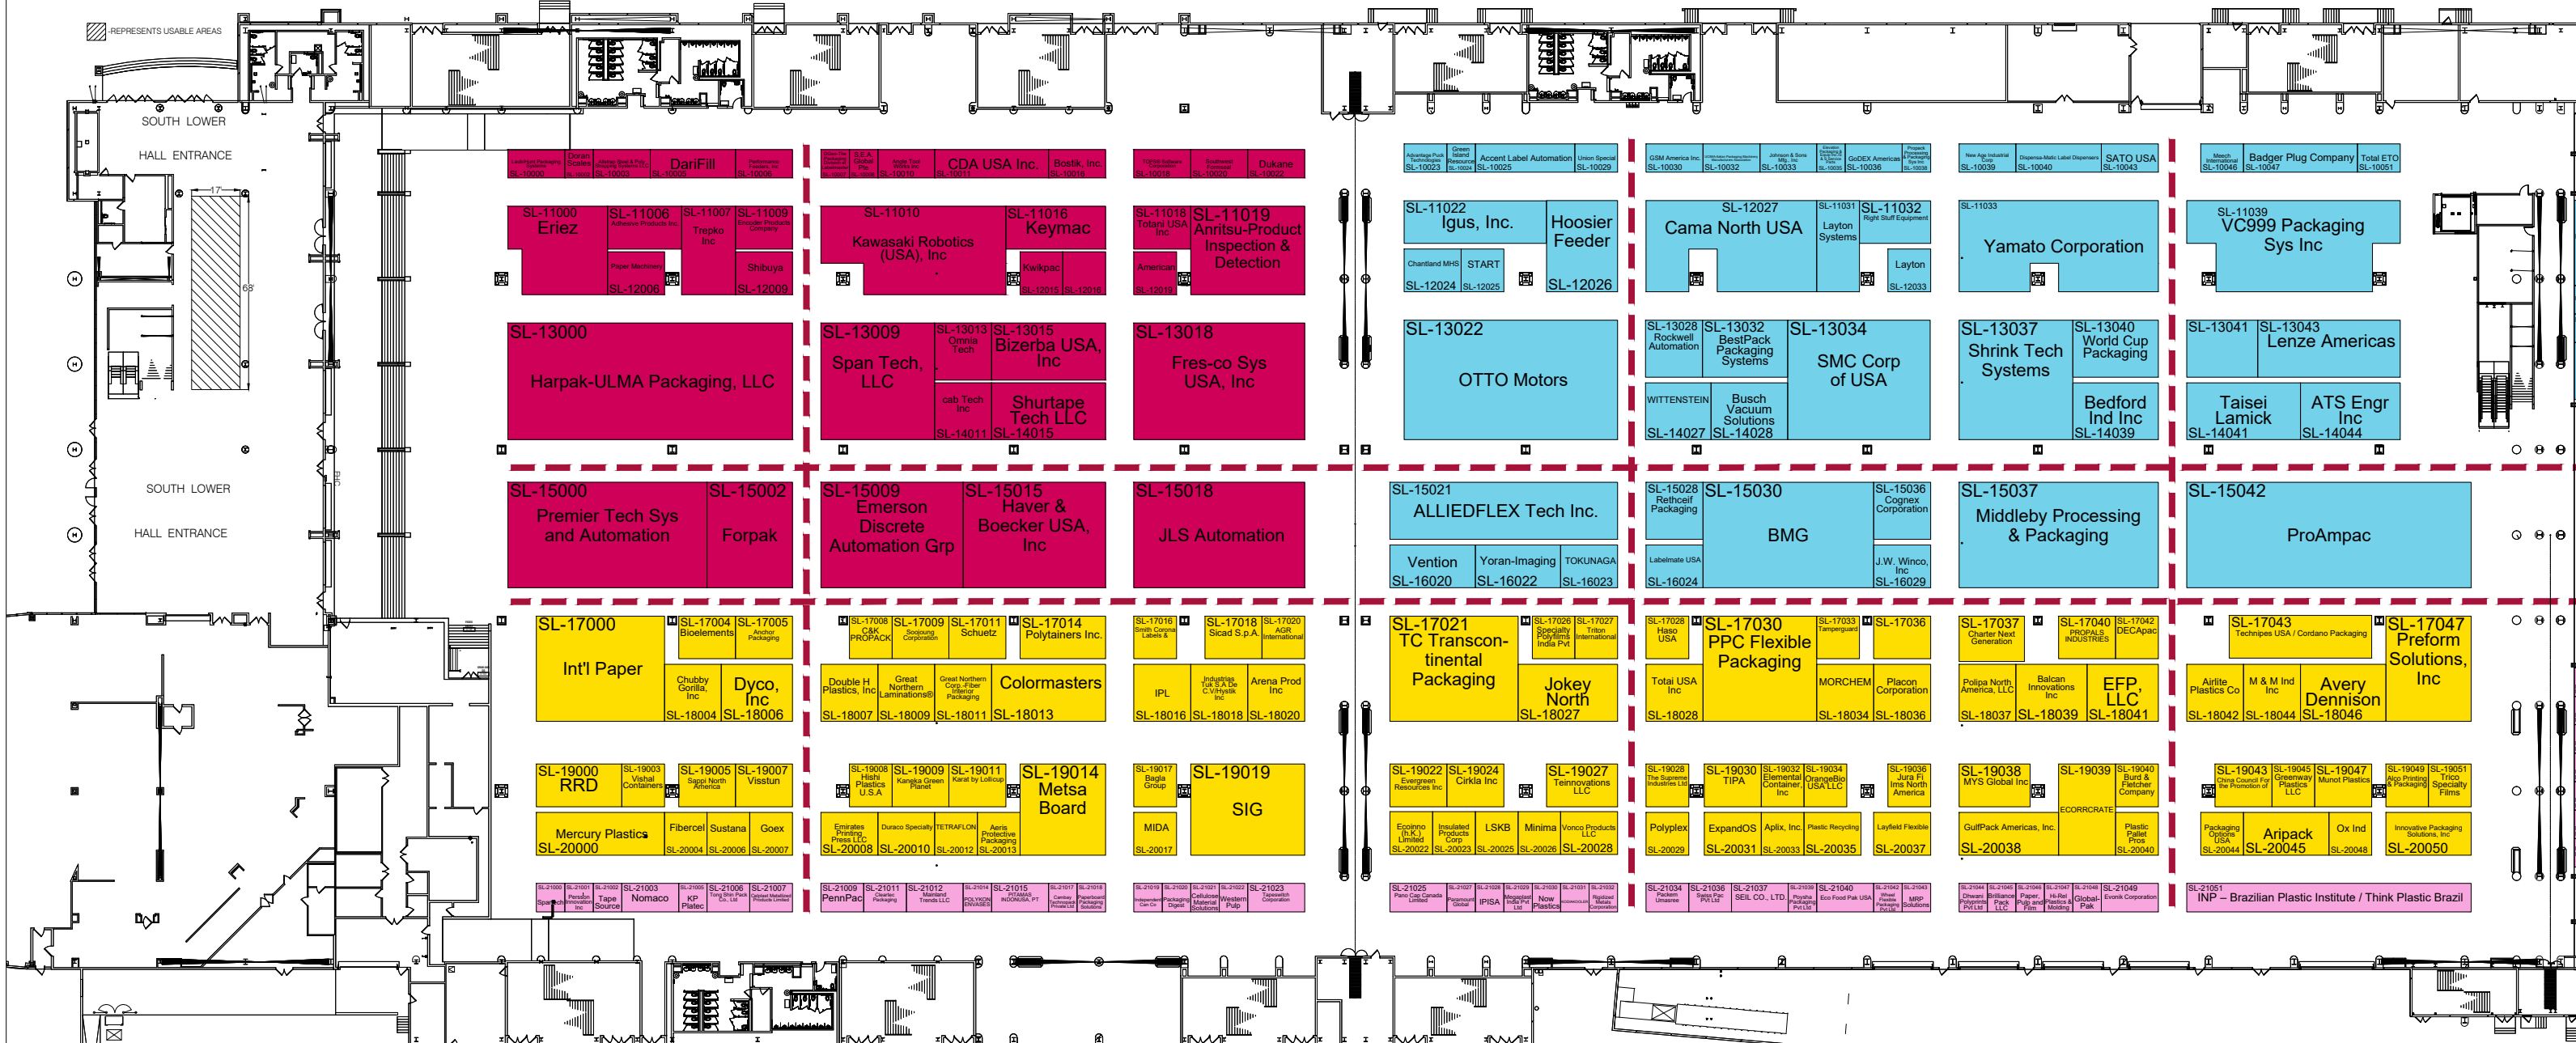

- = Pink Wed, Oct. 1st
Last In/ First Out
- = Yellow Thurs, Oct. 2nd
- = Blue Fri, Oct. 3rd
- = Red Sat, Oct. 4th

South Building, Halls S1

LAS VEGAS

September 29 - October 1, 2025
Las Vegas Convention Center
Las Vegas, Nevada USA

Lower South Building
As of 01-22-2025

NO FREIGHT AISLE

Out-Bound Color Coding

= Pink Wed, Oct. 1st
Last In/ First Out

= Yellow Thurs, Oct. 2nd

= Blue Fri, Oct. 3rd

= Red Sat, Oct. 4th

South Building, Hall S2

September 29 - October 1, 2025
Las Vegas Convention Center
Las Vegas, Nevada USA

Upper South Building
As of 01-22-2025

NO FREIGHT AISLE

Out-Bound Color Coding

- = Pink Wed, Oct. 1st
Last In/ First Out
- = Blue Fri, Oct. 3rd
- = Yellow Thurs, Oct. 2nd
- = Red Sat, Oct. 4th

South Building, Hall S3

Out-Bound Color Coding

- = Pink Wed, Oct. 1st
Last In/ First Out
- = Blue Fri, Oct. 3rd
- = Yellow Thurs, Oct. 2nd
- = Red Sat, Oct. 4th

September 29 - October 1, 2025
Las Vegas Convention Center
Las Vegas, Nevada USA