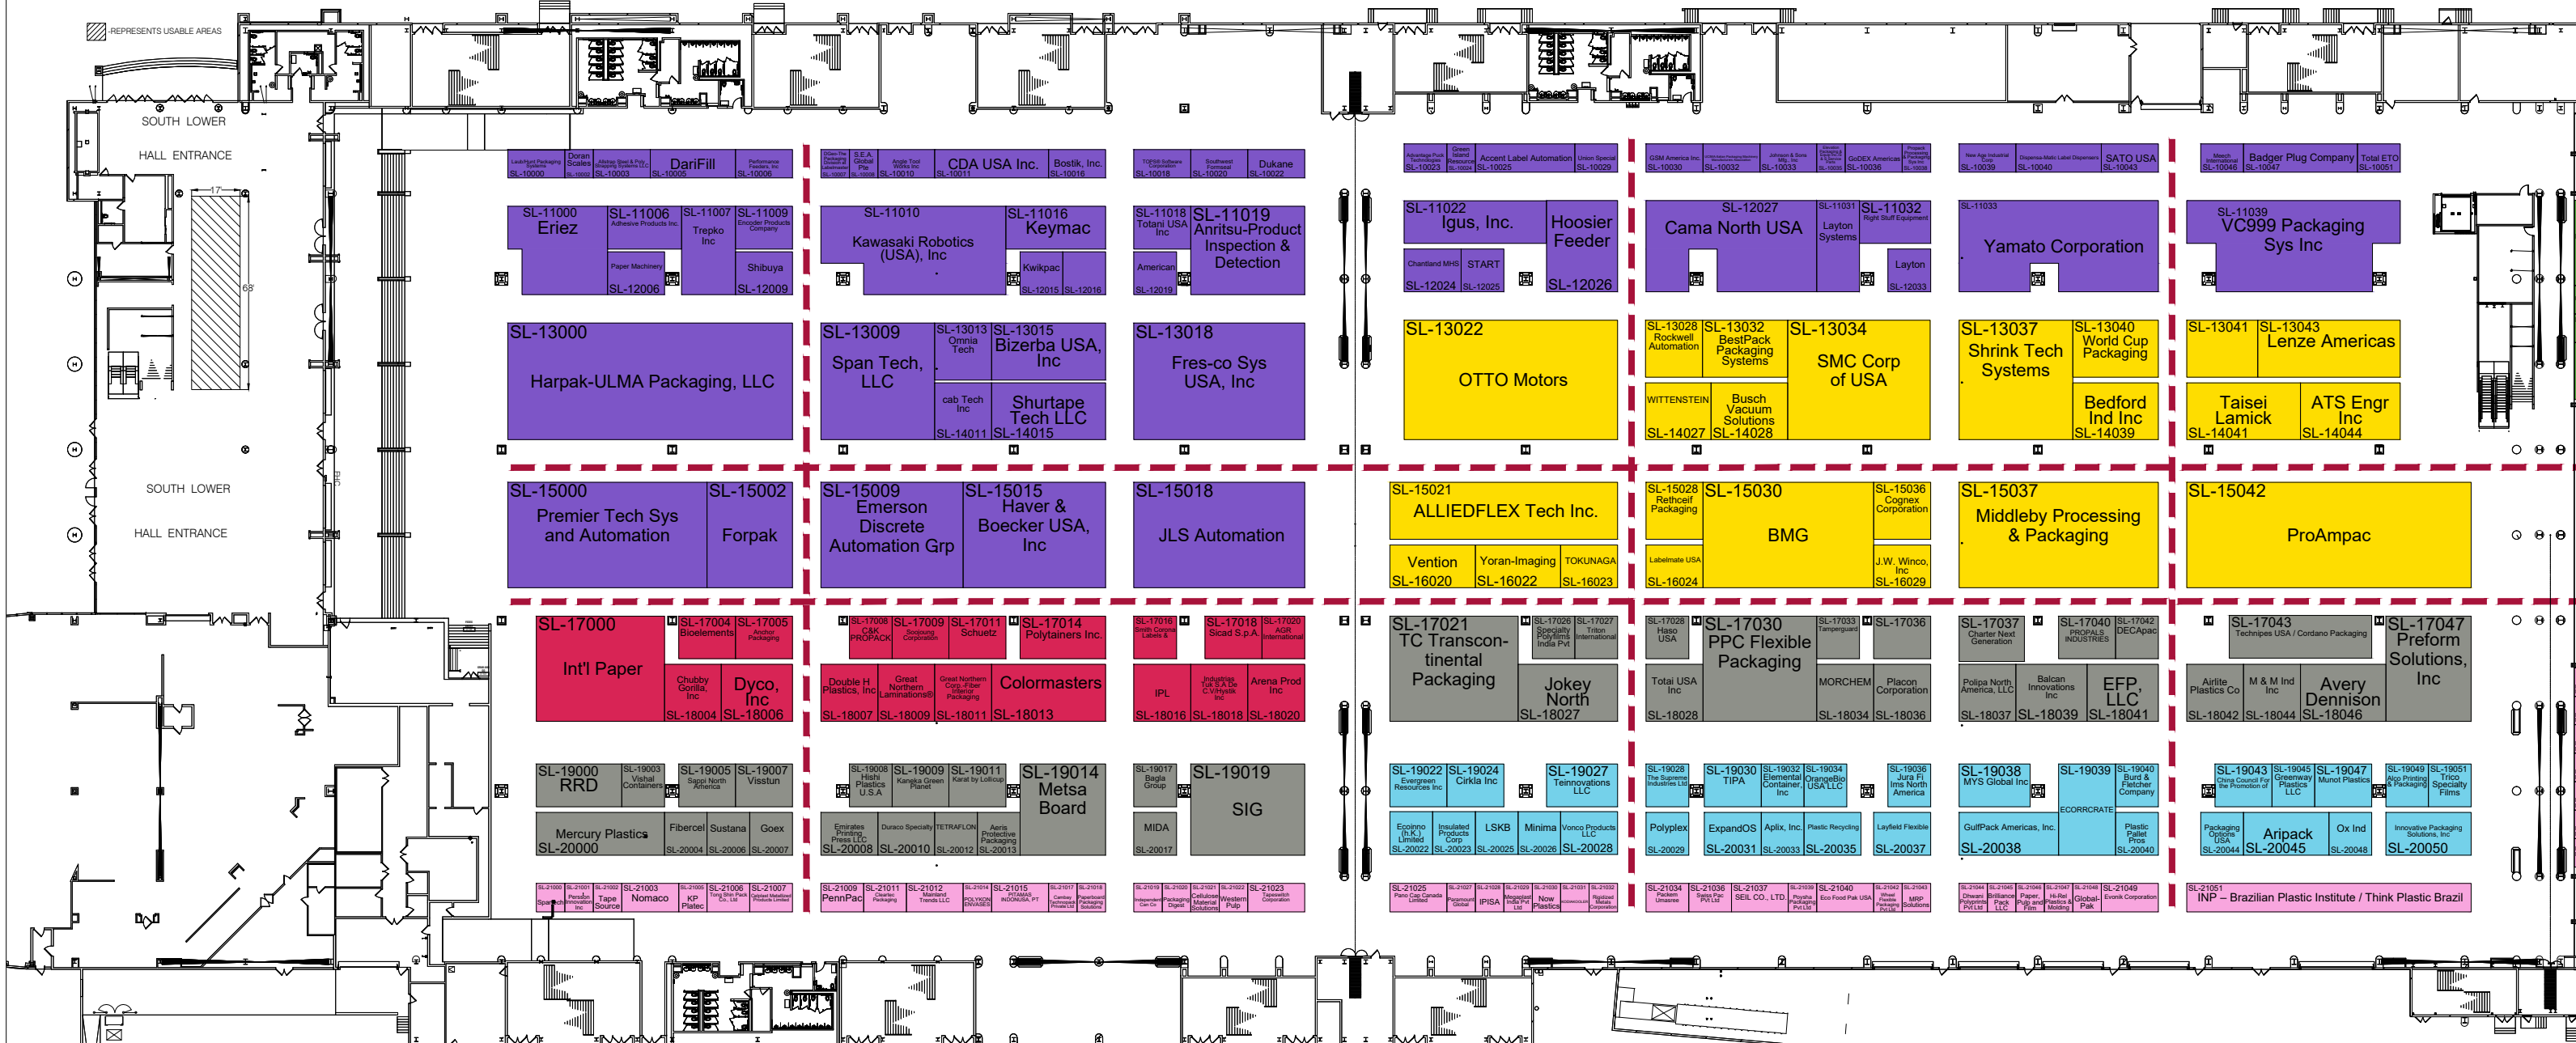

September 29 - October 1, 2025  
Las Vegas Convention Center  
Las Vegas, Nevada USA

North Exhibit Halls  
As of 01-22-2025

NO FREIGHT AISLE

In-Bound Color Coding

- = Purple Tues, Sept. 23rd 7AM
- = Red Thurs, Sept. 25th 7AM
- = Green Tues, Sept. 23rd 12:30PM
- = Gray Thurs, Sept. 25th 12:30PM
- = Yellow Wed, Sept. 24th 7AM
- = Blue Fri, Sept. 26th 7AM
- = Orange Wed, Sept. 24th 12:30PM
- = Pink Sat, Sept. 27th  
Last In/ First Out

# In-Bound Color Coding

- = Purple Tues, Sept. 23rd 7AM
- = Green Tues, Sept. 23rd 12:30PM
- = Yellow Wed, Sept. 24th 7AM
- = Orange Wed, Sept. 24th 12:30PM
- = Red Thurs, Sept. 25th 7AM
- = Gray Thurs, Sept. 25th 12:30PM
- = Blue Fri, Sept. 26th 7AM
- = Pink Sat, Sept. 27th Last In/ First Out

September 29 - October 1, 2025  
Las Vegas Convention Center  
Las Vegas, Nevada USA

Lower South Building  
01-22-2025

NO FREIGHT AISLE

## South Building, Halls S1

LAS VEGAS

September 29 - October 1, 2025  
Las Vegas Convention Center  
Las Vegas, Nevada USA

Lower South Building  
As of 01-22-2025

NO FREIGHT AISLE