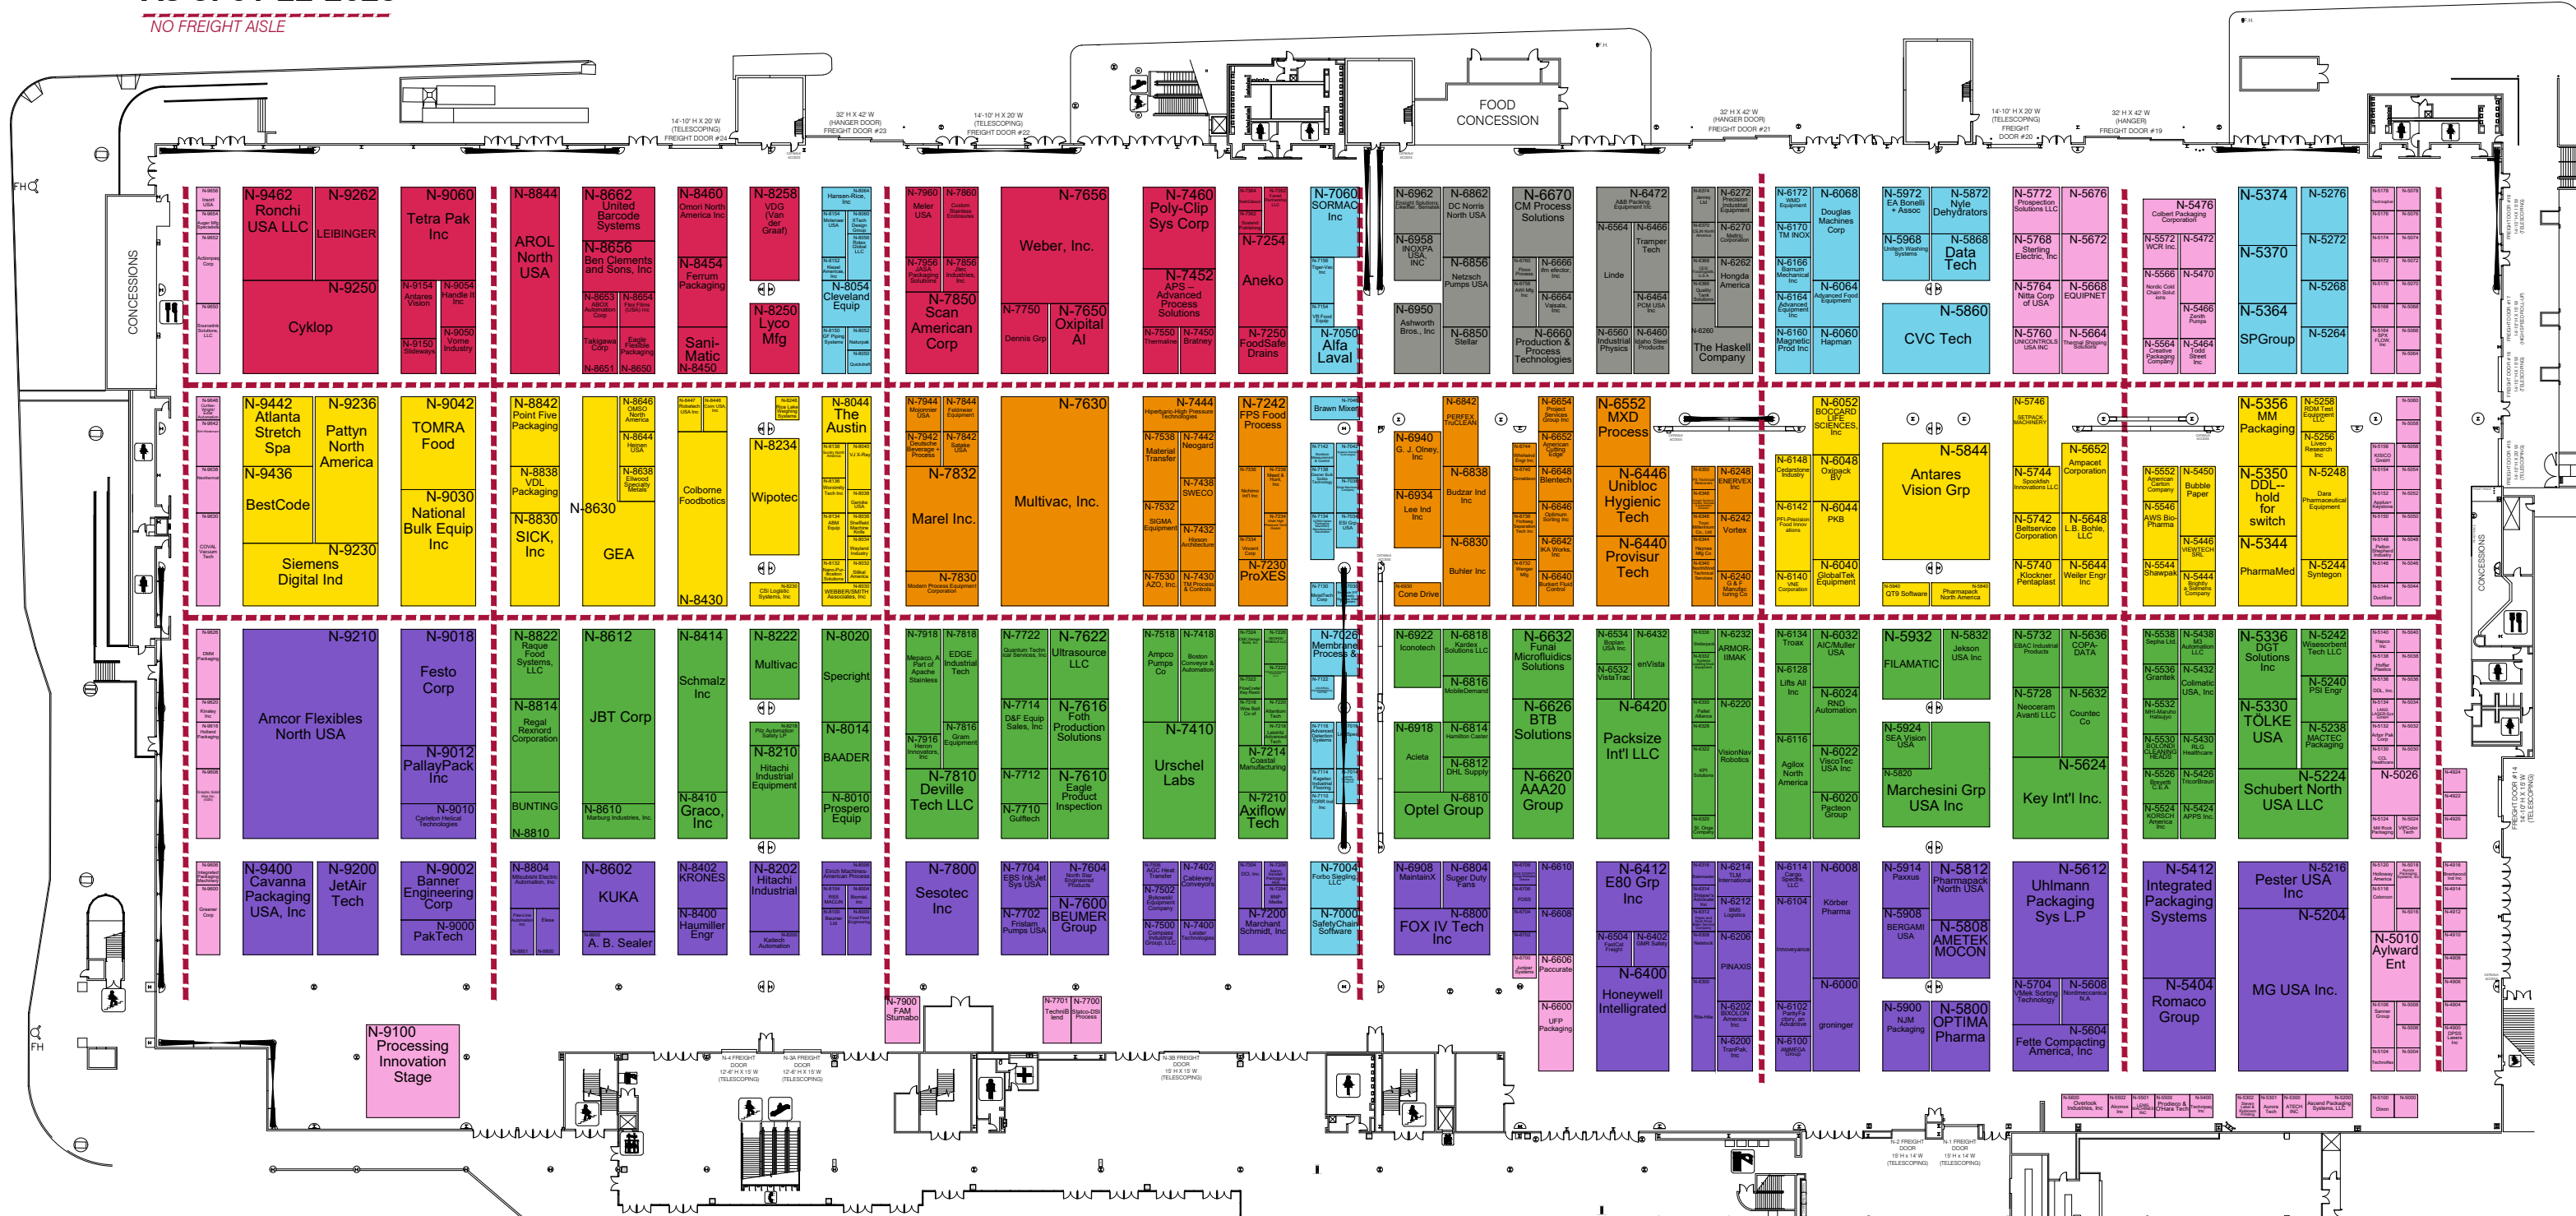

### In-Bound Color Coding

- = Purple Tues, Sept. 23rd 7AM
- = Green Tues, Sept. 23rd 12:30PM
- = Yellow Wed, Sept. 24th 7AM
- = Orange Wed, Sept. 24th 12:30PM
- = Red Thurs, Sept. 25th 7AM
- = Gray Thurs, Sept. 25th 12:30PM
- = Blue Fri, Sept. 26th 7AM
- = Pink Sat, Sept. 27th Last In/ First Out

September 29 - October 1, 2025  
Las Vegas Convention Center  
Las Vegas, Nevada USA

North Exhibit Halls  
As of 01-22-2025

NO FREIGHT AISLE

In-Bound Color Coding

- = Purple Tues, Sept. 23rd 7AM
- = Red Thurs, Sept. 25th 7AM
- = Green Tues, Sept. 23rd 12:30PM
- = Gray Thurs, Sept. 25th 12:30PM
- = Yellow Wed, Sept. 24th 7AM
- = Blue Fri, Sept. 26th 7AM
- = Orange Wed, Sept. 24th 12:30PM
- = Pink Sat, Sept. 27th  
Last In/ First Out

## South Building, Halls S1

LAS VEGAS

September 29 - October 1, 2025  
Las Vegas Convention Center  
Las Vegas, Nevada USA

Lower South Building  
As of 01-22-2025

NO FREIGHT AISLE

### South Building, Hall S3

September 29 - October 1, 2025  
Las Vegas Convention Center  
Las Vegas, Nevada USA

Upper South Building  
As of 01-22-2025

NO FREIGHT AISLE