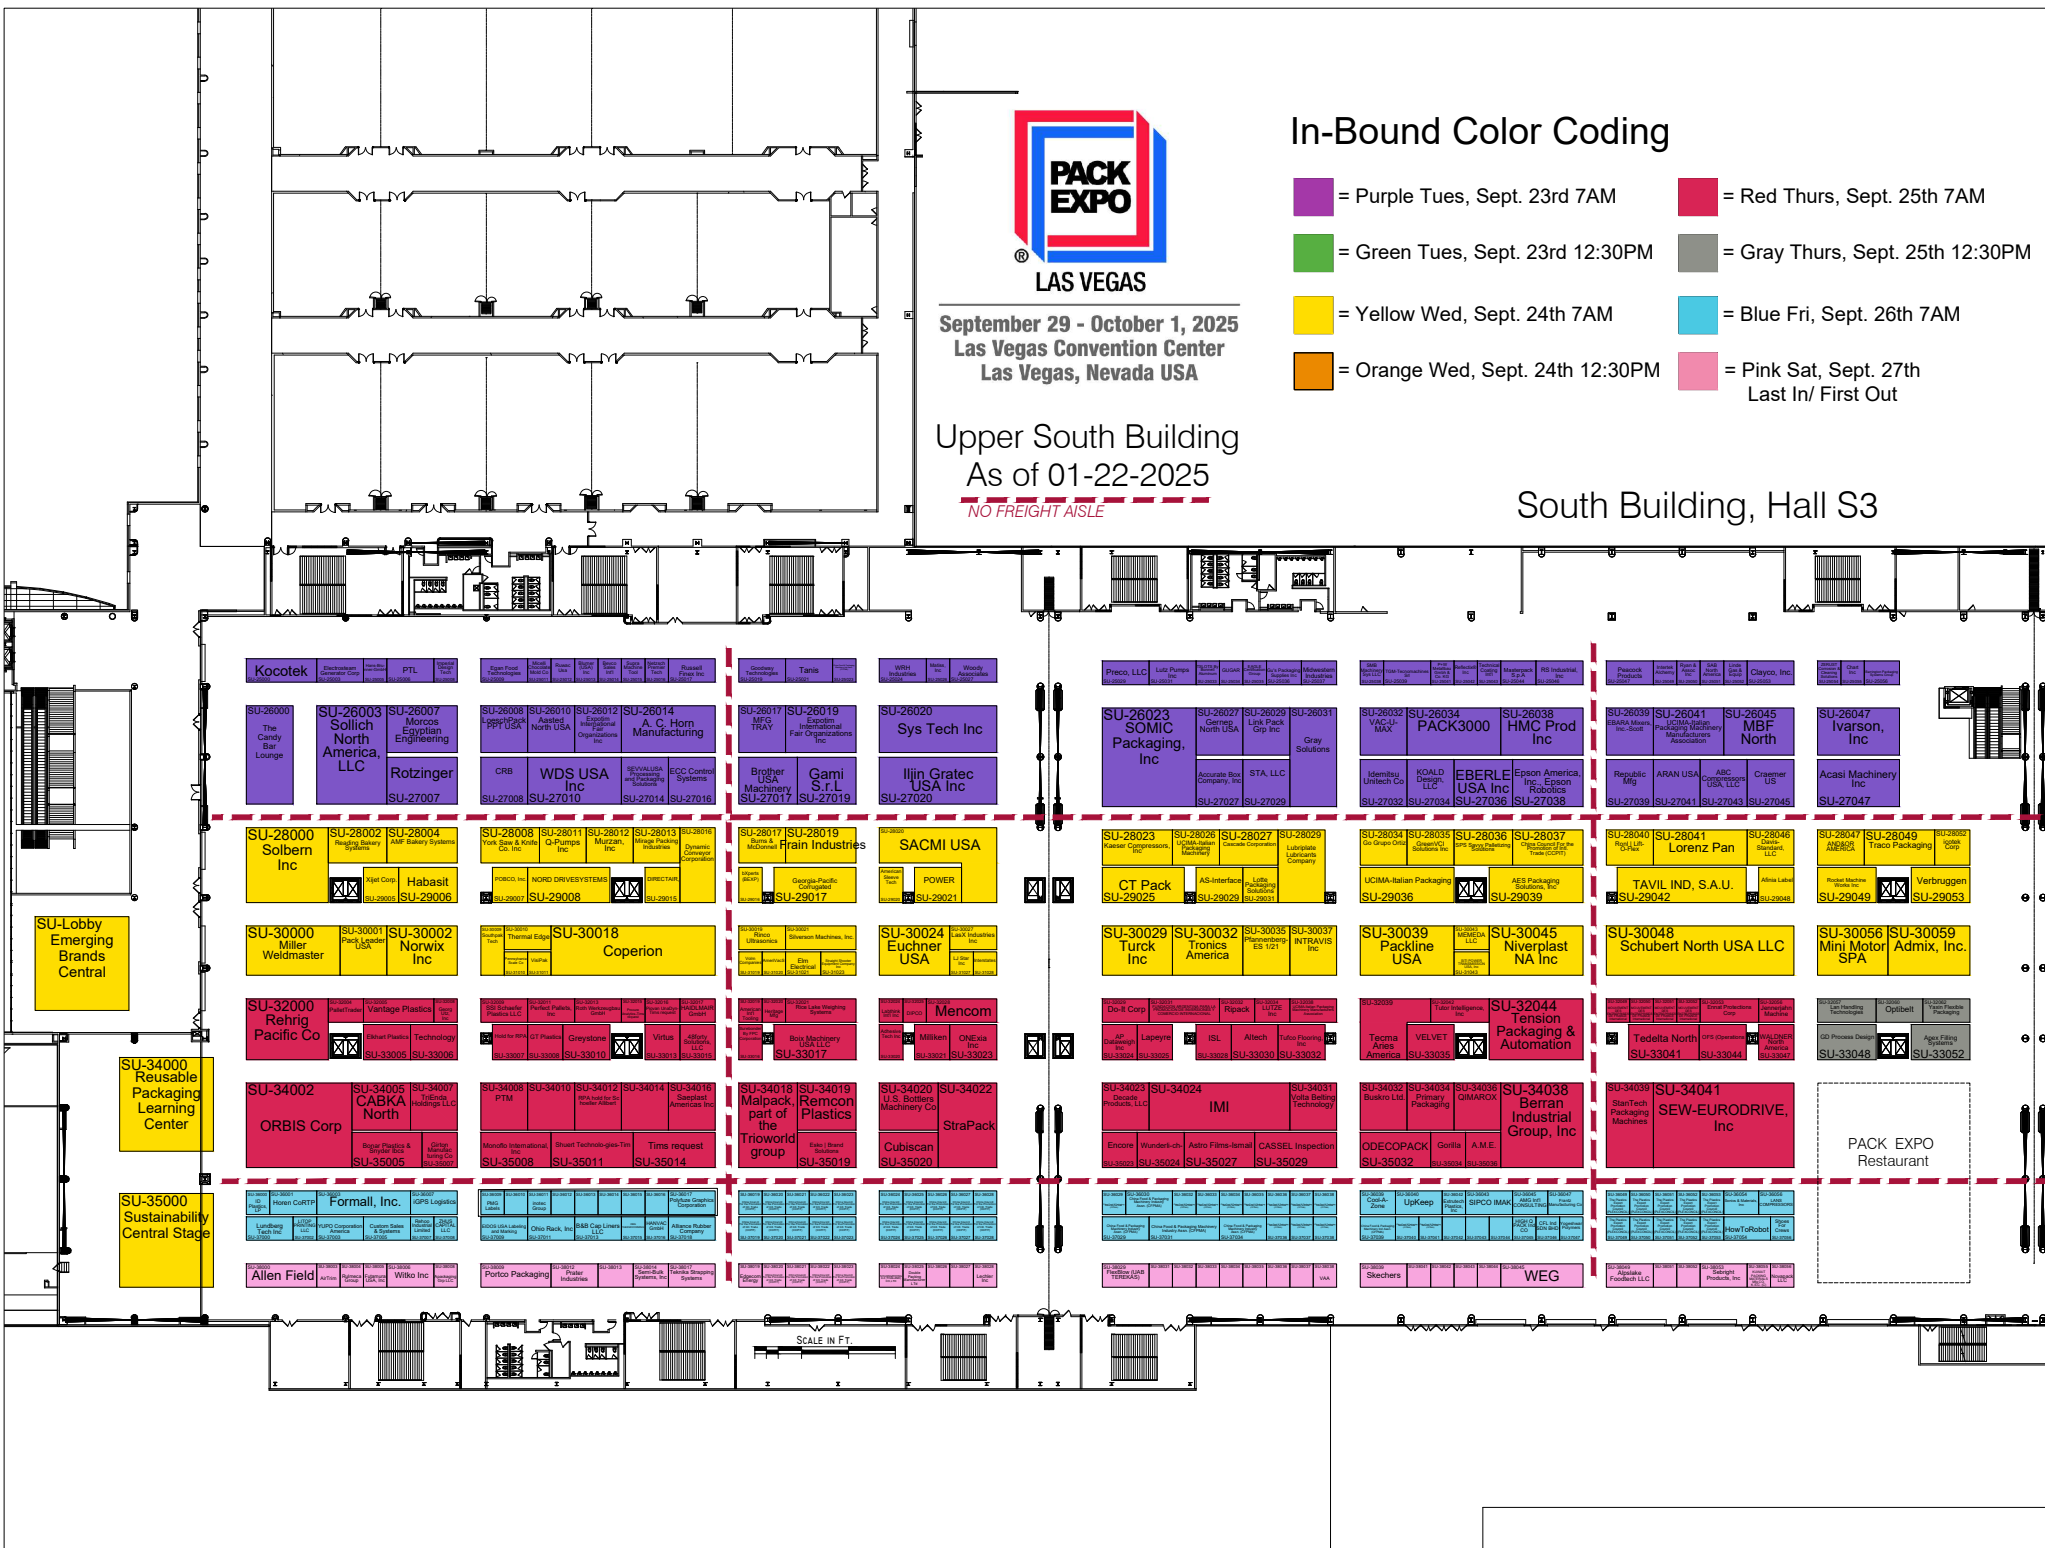

## South Building, Halls S1

LAS VEGAS

September 29 - October 1, 2025  
Las Vegas Convention Center  
Las Vegas, Nevada USA

Lower South Building  
As of 01-22-2025

NO FREIGHT AISLE

# In-Bound Color Coding

- = Purple Tues, Sept. 23rd 7AM
- = Green Tues, Sept. 23rd 12:30PM
- = Yellow Wed, Sept. 24th 7AM
- = Orange Wed, Sept. 24th 12:30PM
- = Red Thurs, Sept. 25th 7AM
- = Gray Thurs, Sept. 25th 12:30PM
- = Blue Fri, Sept. 26th 7AM
- = Pink Sat, Sept. 27th Last In/ First Out

South Building, Hall S2

September 29 - October 1, 2025  
Las Vegas Convention Center  
Las Vegas, Nevada USA

Upper South Building  
As of 01-22-2025

NO FREIGHT AISLE

### South Building, Hall S3

September 29 - October 1, 2025  
Las Vegas Convention Center  
Las Vegas, Nevada USA

Upper South Building  
As of 01-22-2025

NO FREIGHT AISLE